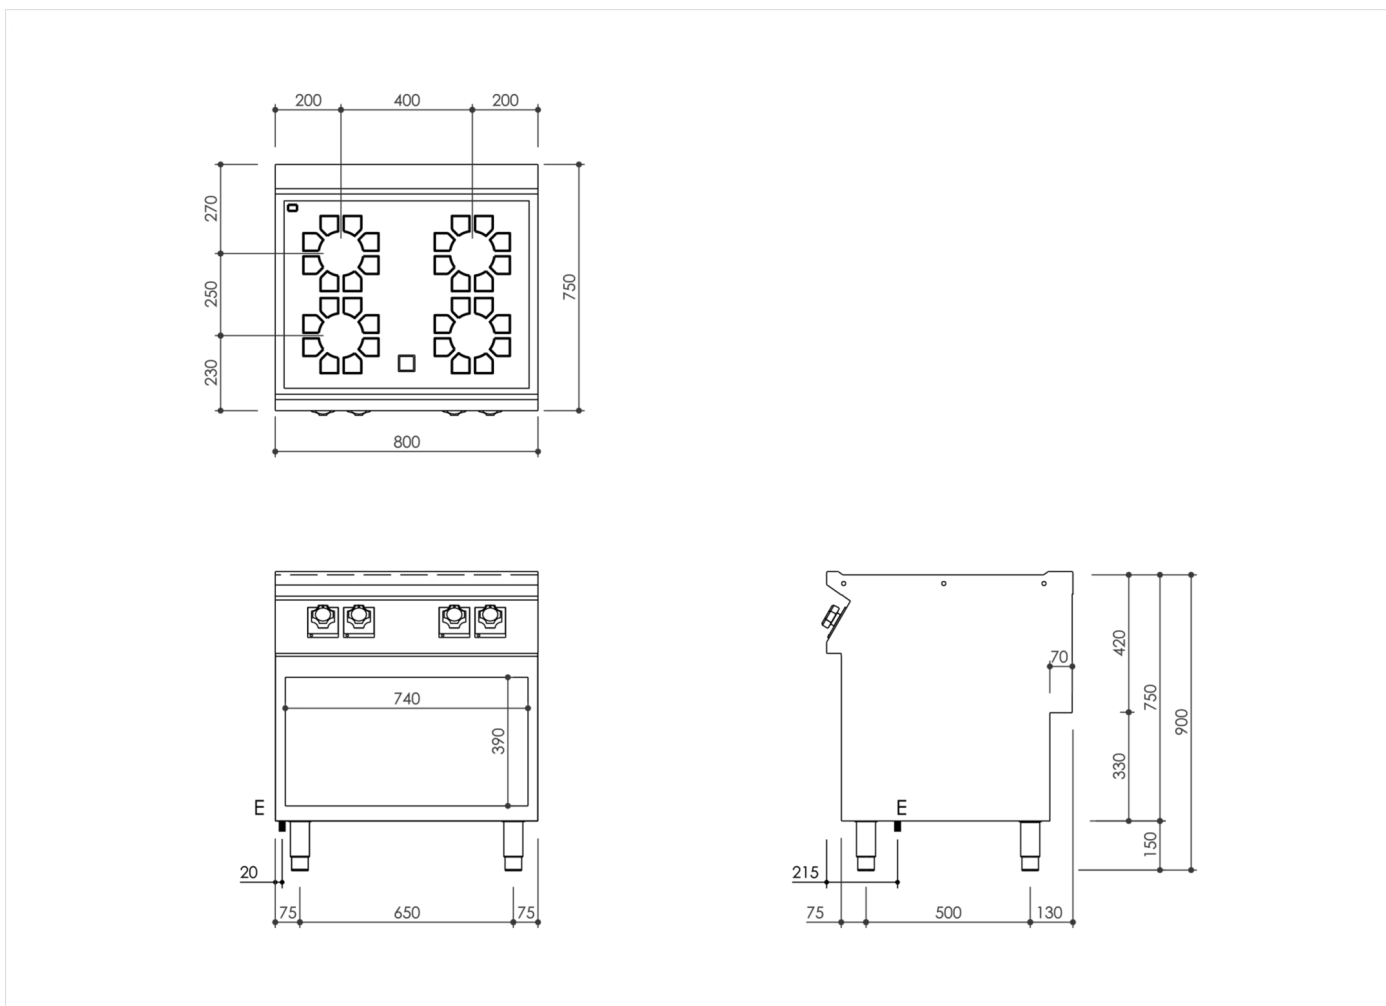

RANGE	CODE	MODEL	FUNCTION
MI - 70	MAMCOOOO430	CV78EG	Glassceramic Ranges

ITEM

**4 ceramic hotplate electric boiling top on open stand**

RANGE	CODE	MODEL	FUNCTION
MI - 70	MAMCOOOO430	CV78EG	Glassceramic Ranges

ITEM

4 ceramic hotplate electric boiling top on open stand

**INSTALLATION SPECIFICATIONS**

(E) Electrical Connection: VAC400-3N / VAC230-3 50/60Hz