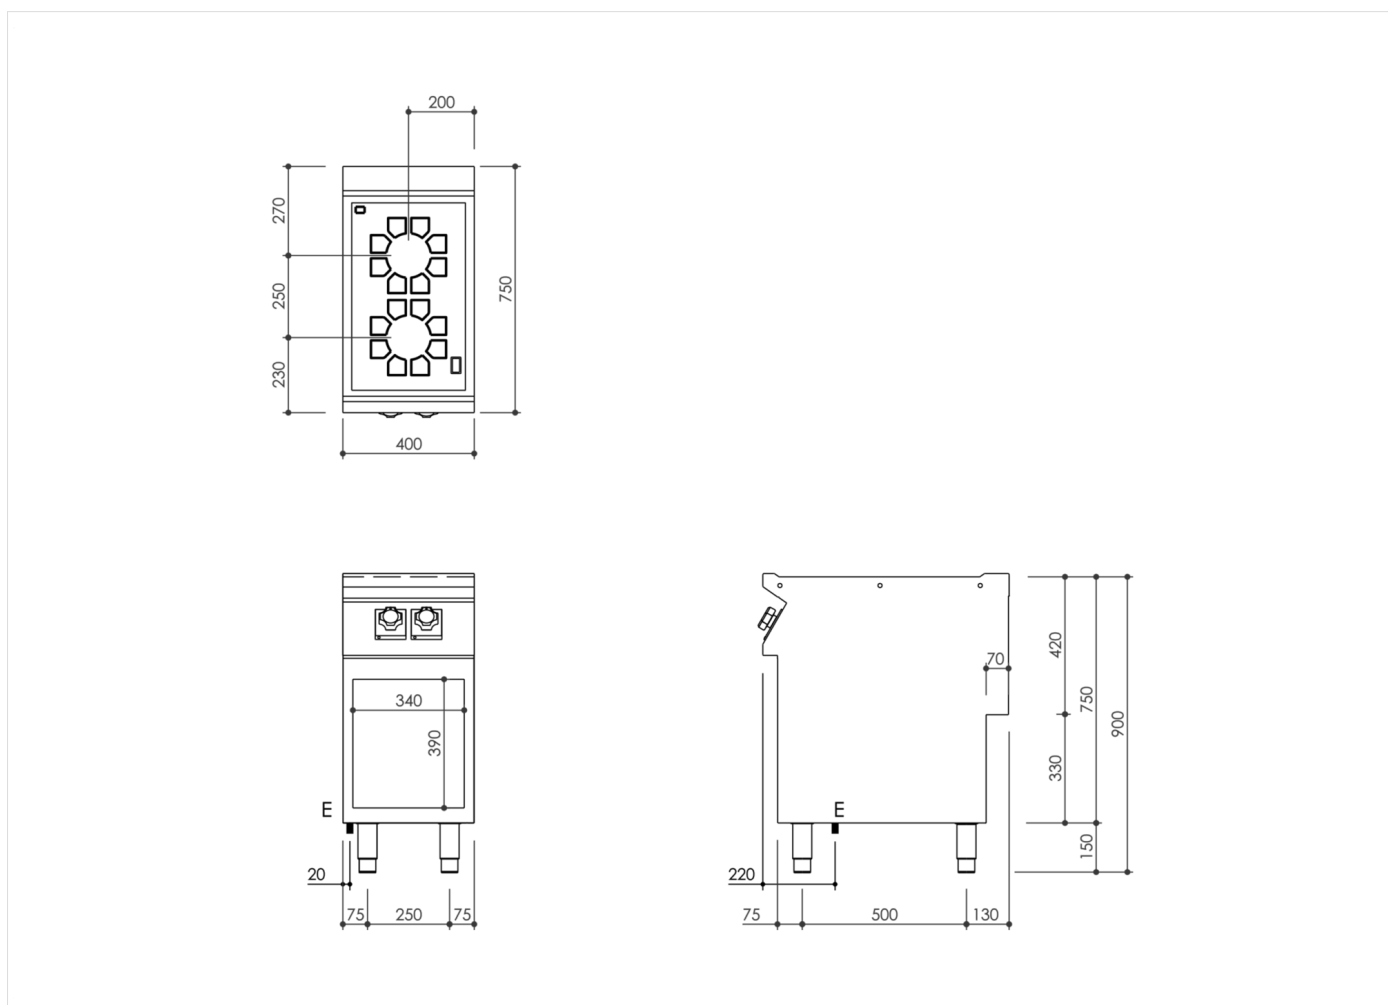

RANGE	CODE	MODEL	FUNCTION
MI - 70	MAMCO0000910	CI74EG	Induction Ranges

ITEM

2 zone induction top on open stand

RANGE	CODE	MODEL	FUNCTION
MI - 70	MAMCOOOO910	CI74EG	Induction Ranges

ITEM

2 zone induction top on open stand

INSTALLATION SPECIFICATIONS

(E) Electrical Connection: **VAC400-3 50/60Hz**