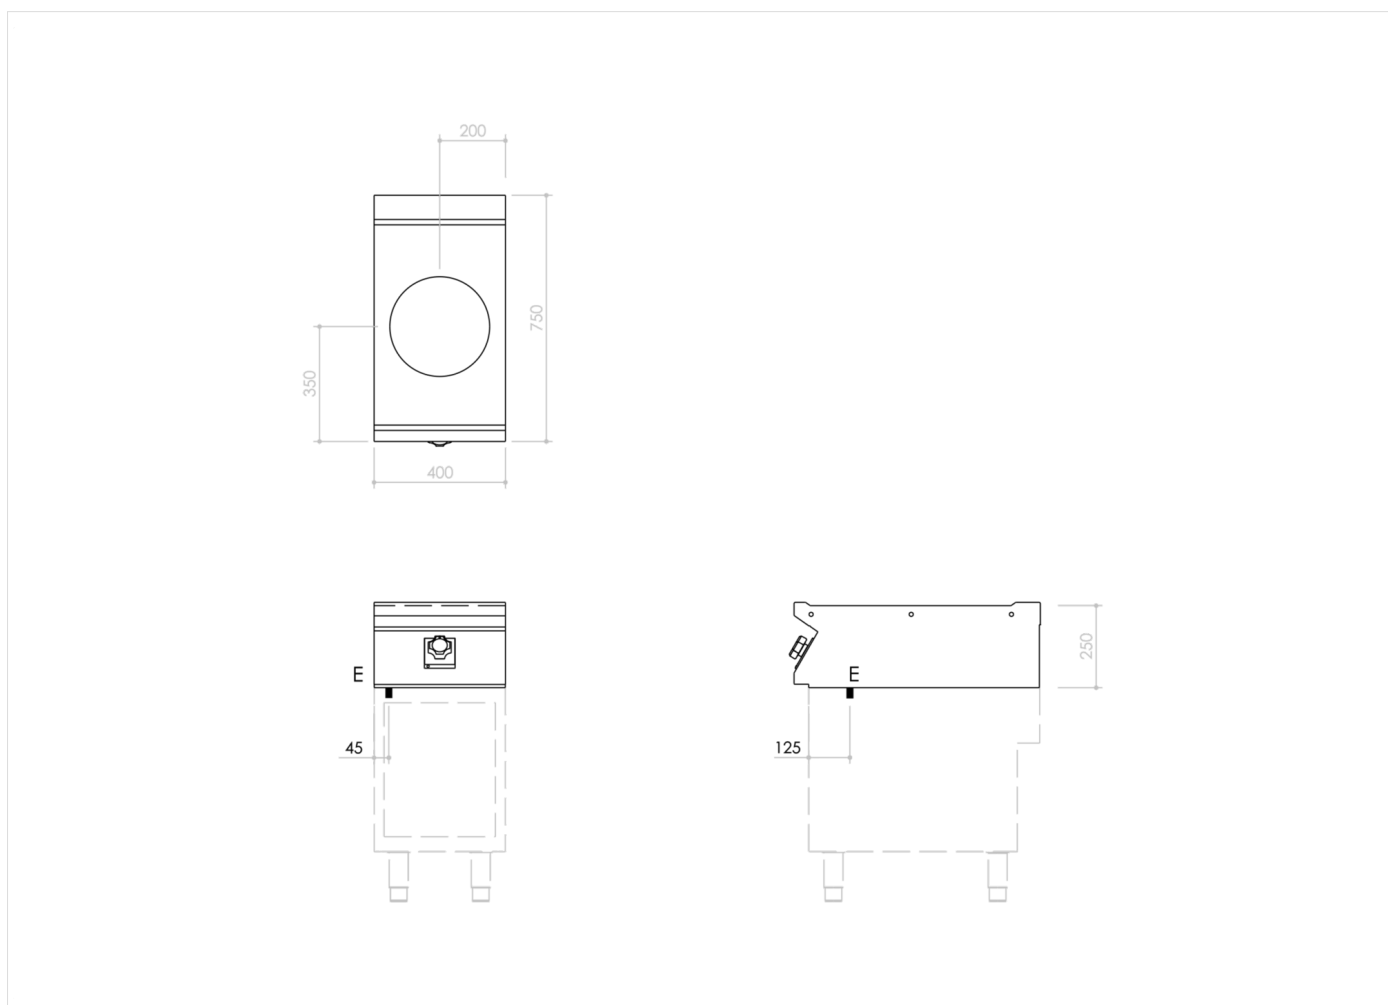

RANGE	CODE	MODEL	FUNCTION
MI - 70	MAMCOOOO530	WI74ET	Induction Ranges

ITEM

Single wok induction top

INSTALLATION SPECIFICATIONS

(E) Electrical Connection: VAC400-3 50/60Hz