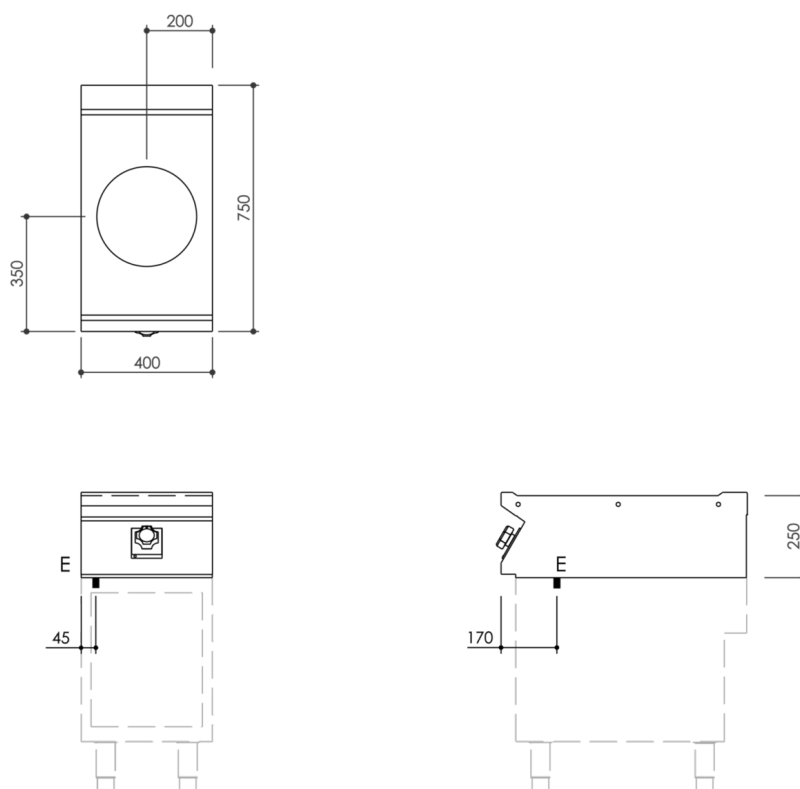

RANGE	CODE	MODEL	FUNCTION
MI - 70	MAMCOOOO530	WI74ET	Induction Ranges

ITEM

Single wok induction top

### INSTALLATION SPECIFICATIONS

(E) Electrical Connection: VAC400-3 50/60Hz