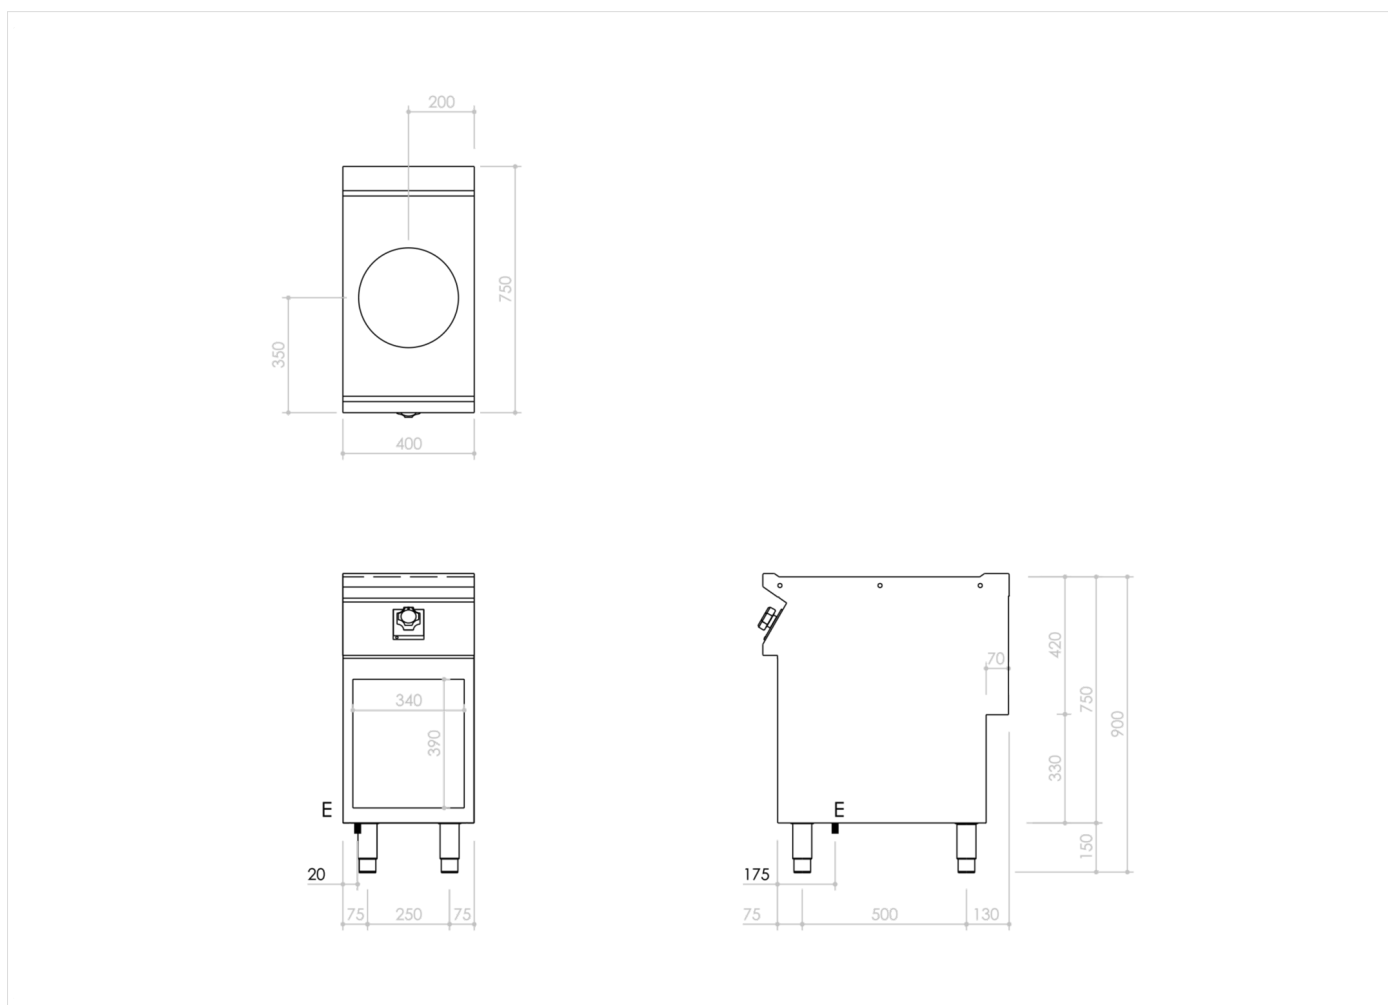

| RANGE   | CODE        | MODEL  | FUNCTION         |
|---------|-------------|--------|------------------|
| MI - 70 | MAMCOOOO540 | WI74EG | Induction Ranges |

ITEM

Single wok induction top on open stand

**INSTALLATION SPECIFICATIONS**

(E) Electrical Connection: **VAC400-3 50/60Hz**