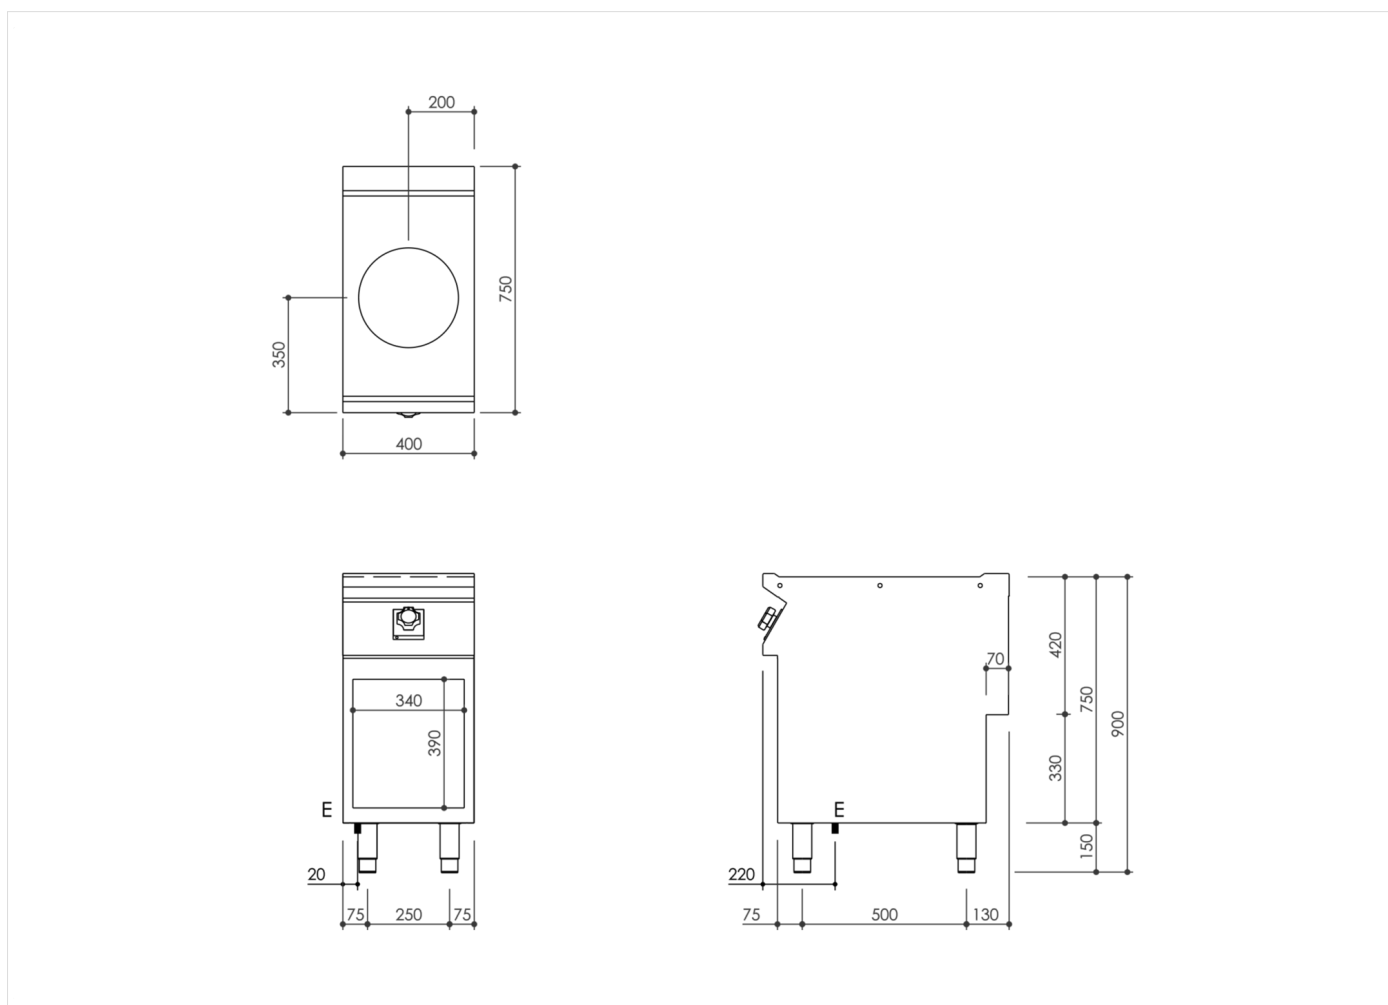

RANGE	CODE	MODEL	FUNCTION
MI - 70	MAMCOOOO540	WI74EG	Induction Ranges

ITEM

Single wok induction top on open stand

RANGE	CODE	MODEL	FUNCTION
MI - 70	MAMCOOOO540	WI74EG	Induction Ranges

ITEM

Single wok induction top on open stand

INSTALLATION SPECIFICATIONS

(E) Electrical Connection: VAC400-3 50/60Hz