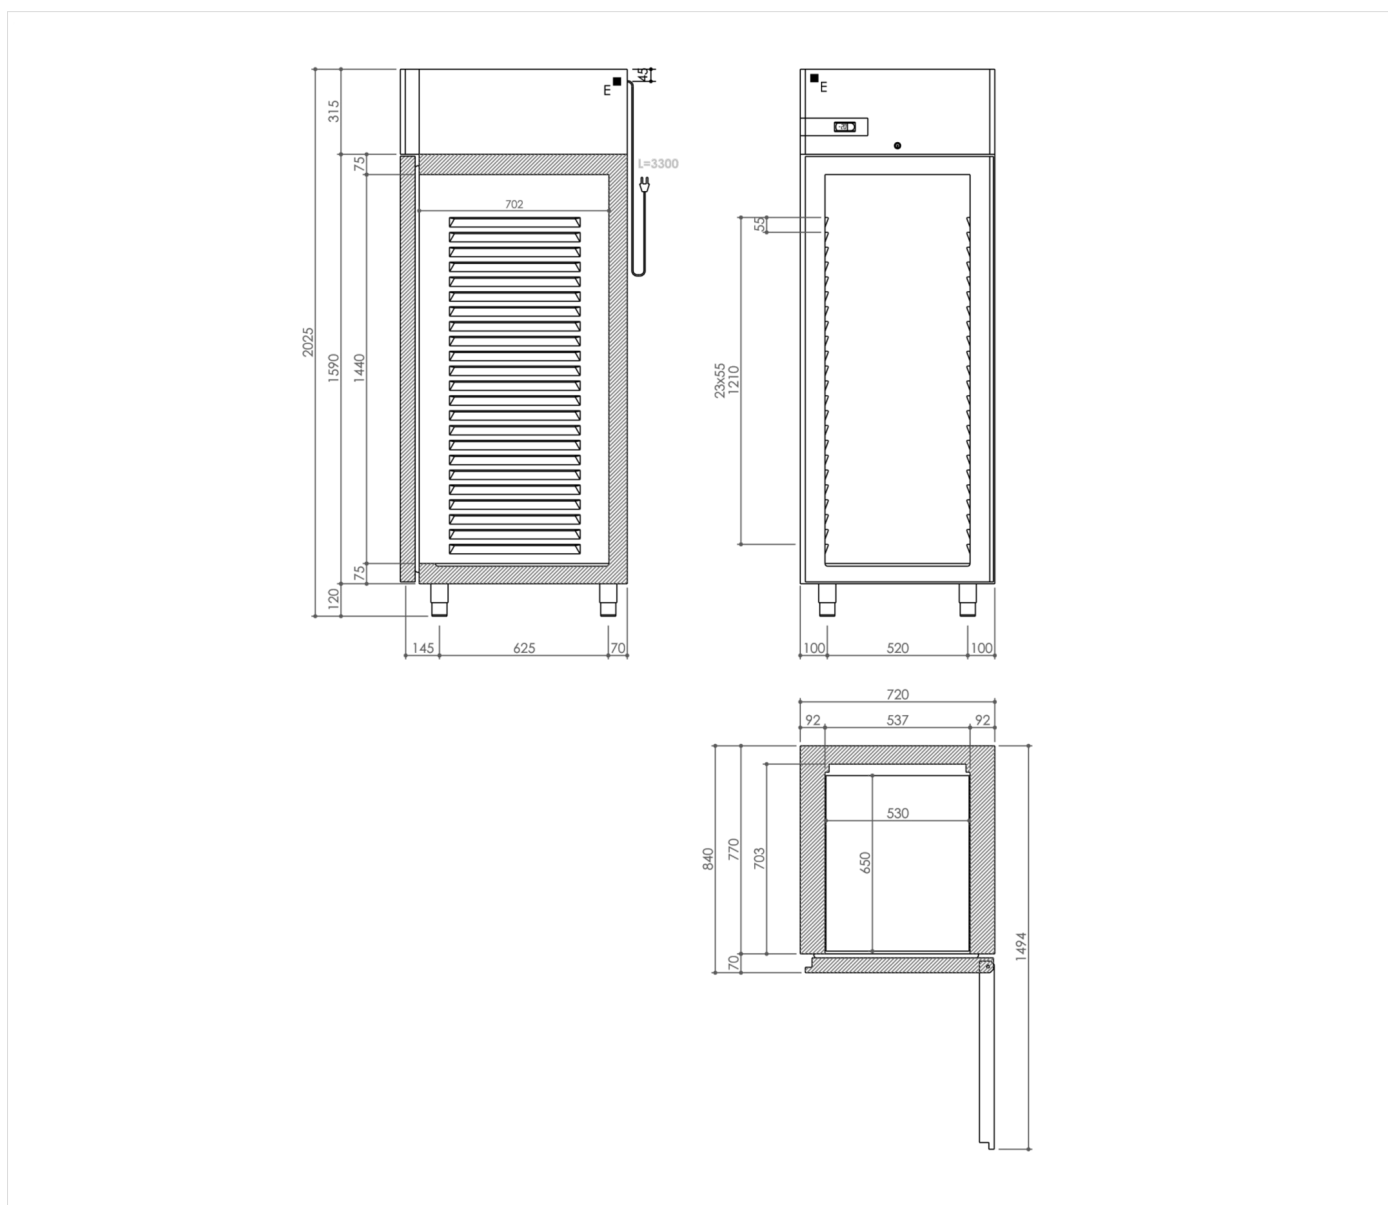

RANGE	CODE	MODEL	FUNCTION
Refrigerated Cabinets	MACROOOO250	ARS7TN	Refrigerated cabinets MI - Pressed sides

ITEM

Upright cabinet MI S I door 700 litres, refrigerator -2/+8°C

INSTALLATION SPECIFICATIONS

(E) Electrical Connection:

VAC230 50Hz

Type of electrical plug:

with Schuko plug and cable