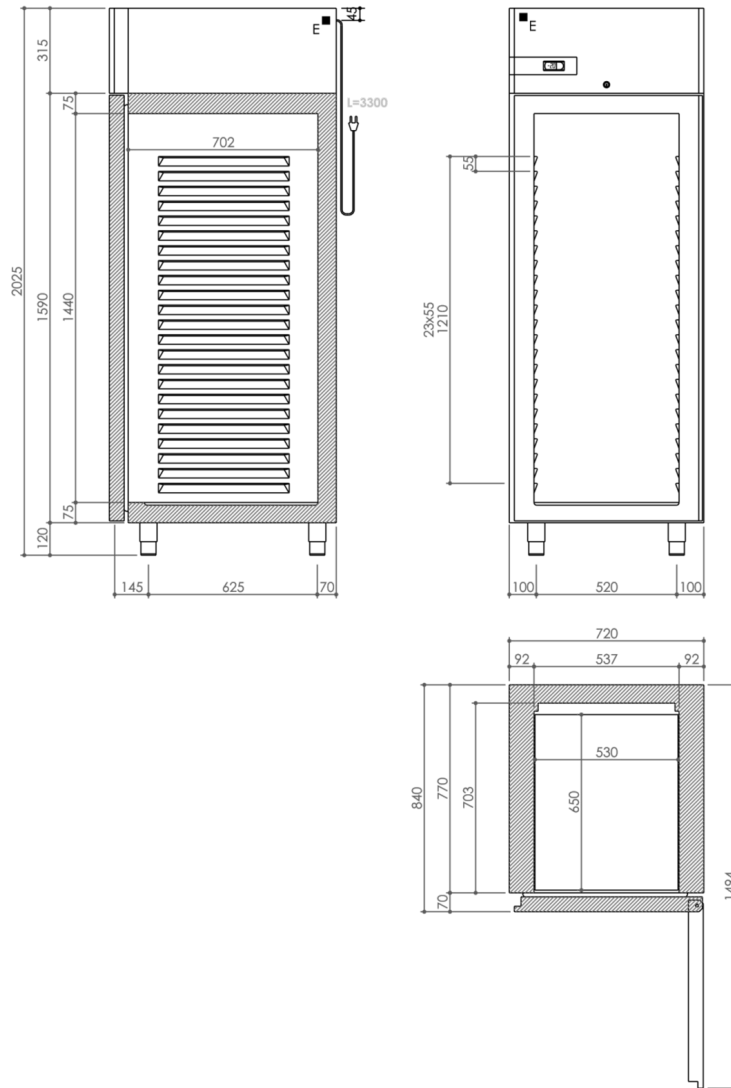

RANGE	CODE	MODEL	FUNCTION
Refrigerated Cabinets	MACRO000261	ARS7BT	Refrigerated cabinets MI - Pressed sides

ITEM

Upright cabinet MI S I door 700 litres, freezer -20°/-10°C

INSTALLATION SPECIFICATIONS

(E) Electrical Connection: **VAC230 50Hz**
Type of electrical plug: **with Schuko plug and cable**