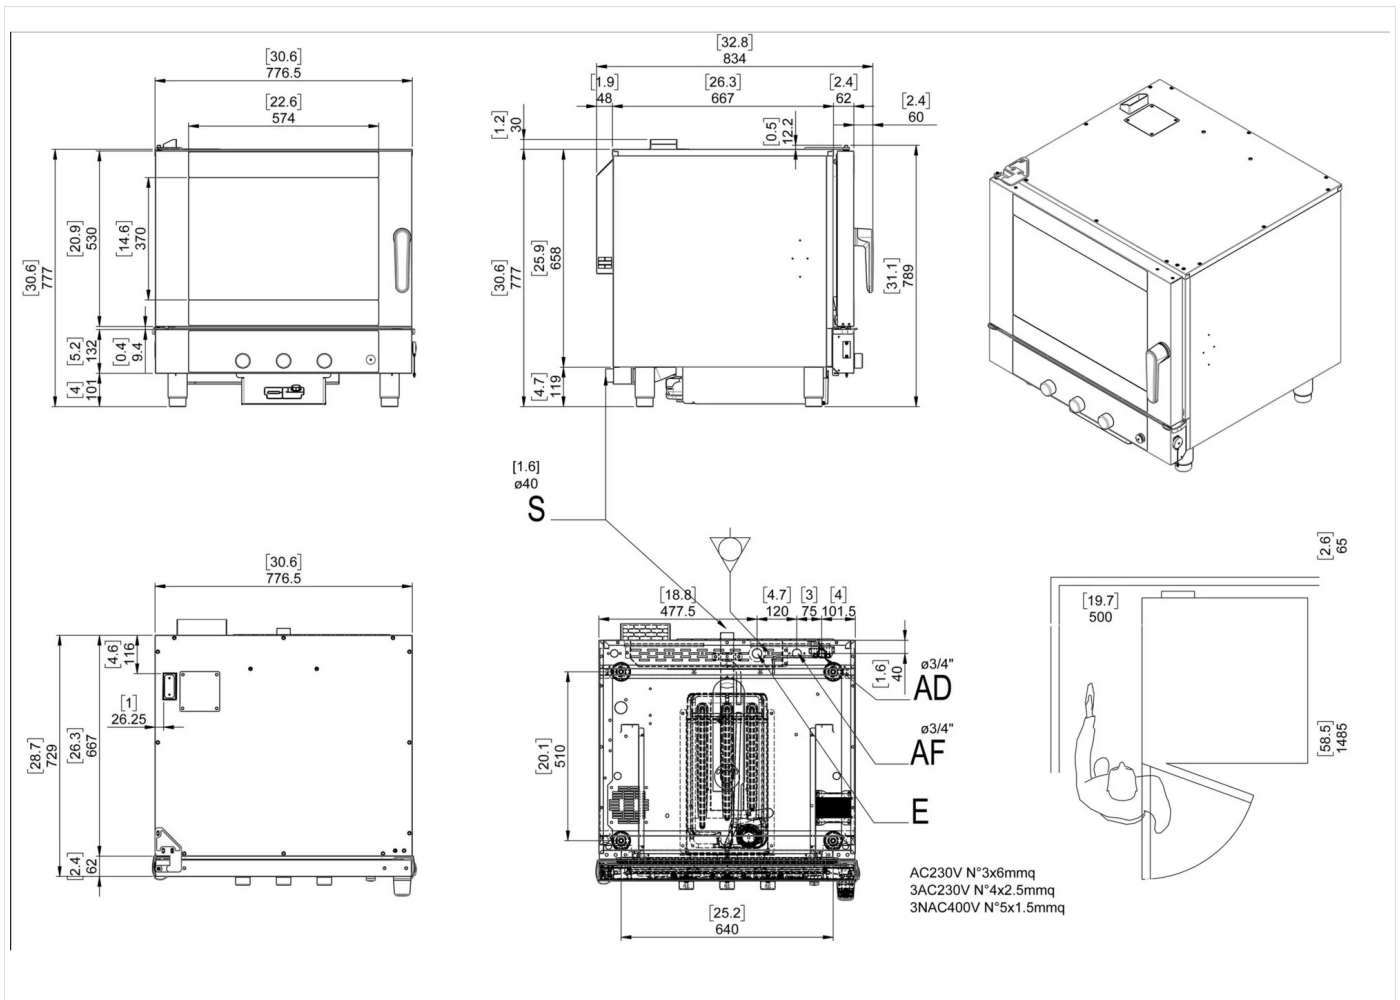

TECHNICAL SPECIFICATIONS

WIDTH (mm):	777
DEPTH (mm):	729
HEIGHT (mm):	777
WEIGHT (Kg):	74
VOLUME (m ³):	0.45
EL. POWER (kW):	7.25
VOLTAGE:	VAC400 3N
OVEN CAPACITY:	5x GN I/I
GN TRAY SPACING	70
NUMBER OF MEALS	30/80
TRAY CAPACITY EN	5 x 600x 400
NUMBER OF CROISSANTS	60/80

INSTALLATION SPECIFICATIONS

(E) Electrical Connection:	VAC400 3N 50/60Hz
(AD) Softened Water Inlet:	Ø3/4
(AD) Softened Water Inlet:	Ø3/4