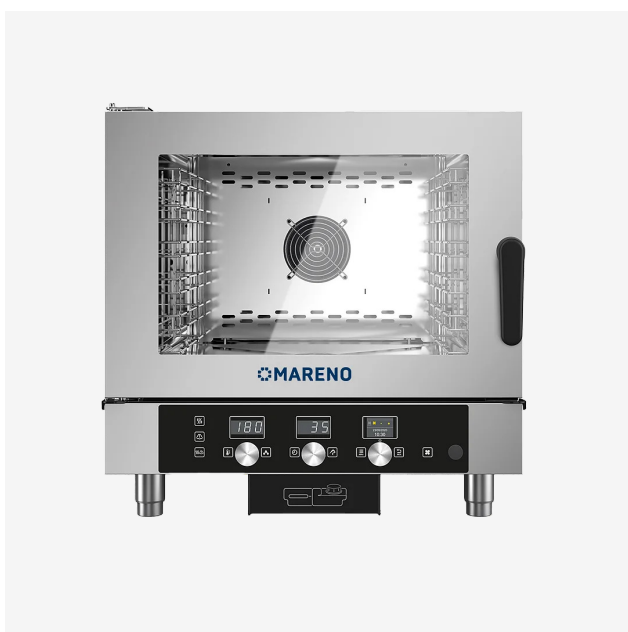

RANGE

Convection and Combination Ovens MO

MODEL

MICETO5IE

FUNCTION

MO Ovens - 5x GN I/I

ITEM

Electric direct steam combi oven 5 x GN I/I

TECHNICAL SPECIFICATIONS

WIDTH (mm):	777
DEPTH (mm):	729
HEIGHT (mm):	777
WEIGHT (Kg):	74
VOLUME (m ³):	0.45
EL. POWER (kW):	7.25
VOLTAGE:	VAC400 3N
OVEN CAPACITY:	5x GN I/I
GN TRAY SPACING	70
NUMBER OF MEALS	30/80
TRAY CAPACITY EN	5 x 600x 400
NUMBER OF CROISSANTS	60/80