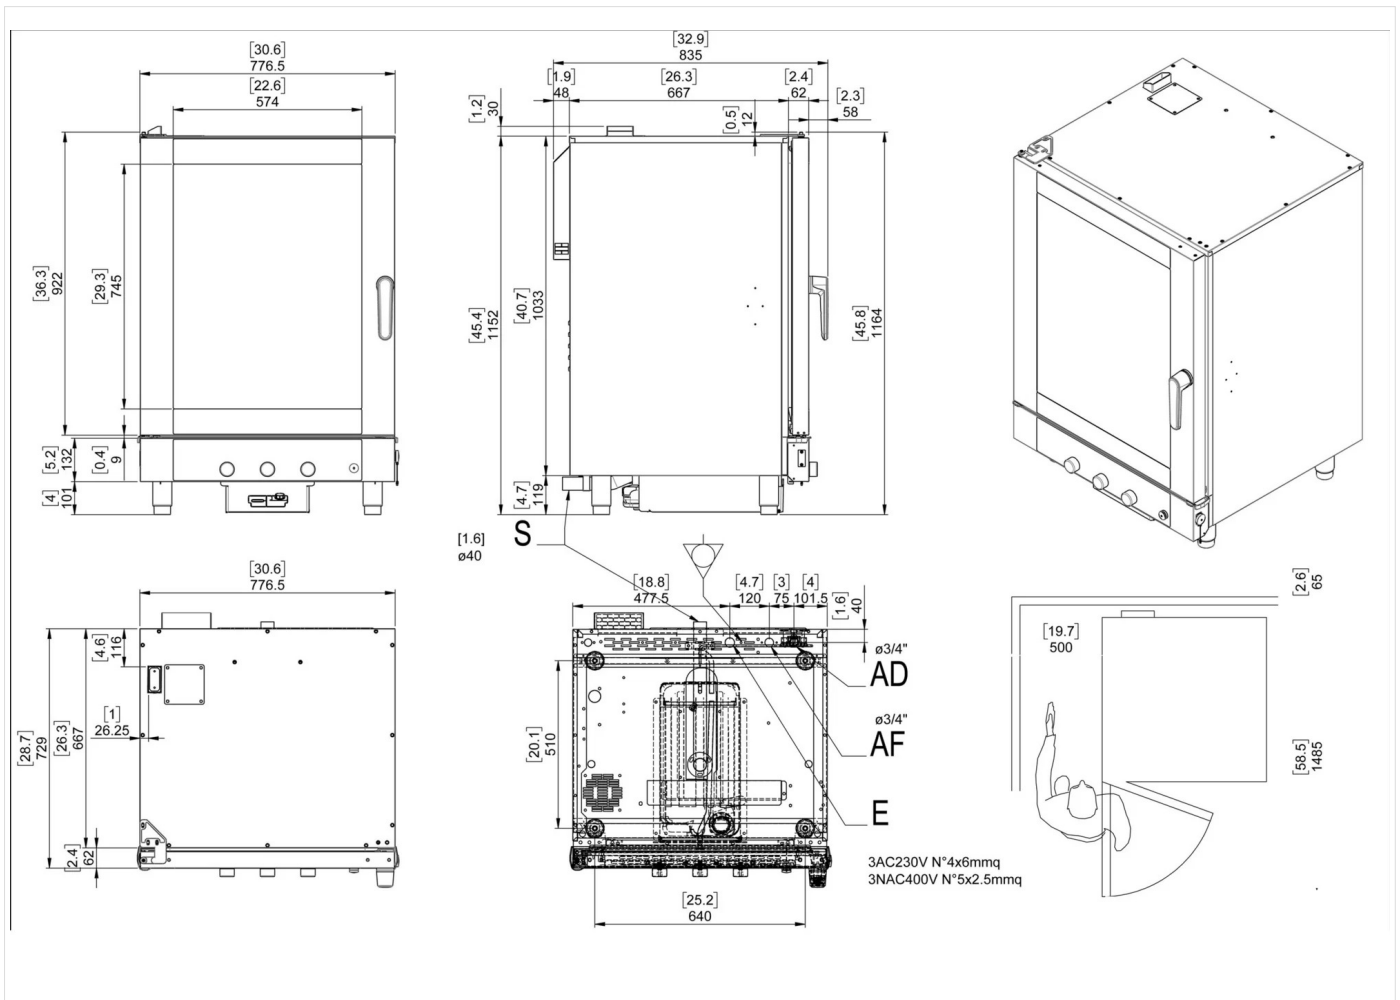

TECHNICAL SPECIFICATIONS

WIDTH (mm):	777
DEPTH (mm):	729
HEIGHT (mm):	1152
WEIGHT (Kg):	104
VOLUME (m ³):	0.65
EL. POWER (kW):	14.5
VOLTAGE:	VAC400 3N
OVEN CAPACITY:	10 x GN 1/1
GN TRAY SPACING	70
NUMBER OF MEALS	80/150
TRAY CAPACITY EN	10 x 600 x 400
NUMBER OF CROISSANTS	120/160

INSTALLATION SPECIFICATIONS

(E) Electrical Connection: **VAC400 3N 50/60Hz**

(AD) Softened Water Inlet: **Ø3/4**

(AD) Softened Water Inlet: **Ø3/4**