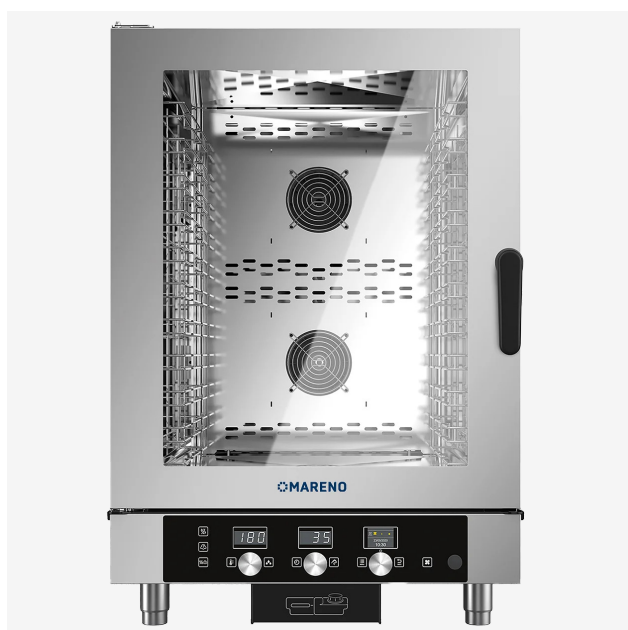

RANGE

Convection and Combination Ovens MO

MODEL

MICETIOIE

FUNCTION

MO ovens - IOx GN I/I

ITEM

Electric direct steam combi oven IO x GN I/I

RANGE

Convection and Combination Ovens MO

MODEL

MICETIOIE

FUNCTION

MO ovens - 10x GN 1/1

ITEM

Electric direct steam combi oven 10 x GN 1/1

TECHNICAL SPECIFICATIONS

WIDTH (mm):	777
DEPTH (mm):	729
HEIGHT (mm):	1152
WEIGHT (Kg):	104
VOLUME (m ³):	0.65
EL. POWER (kW):	14.5
VOLTAGE:	VAC400 3N
OVEN CAPACITY:	10 x GN 1/1
GN TRAY SPACING	70
NUMBER OF MEALS	80/150
TRAY CAPACITY EN	10 x 600 x 400
NUMBER OF CROISSANTS	120/160