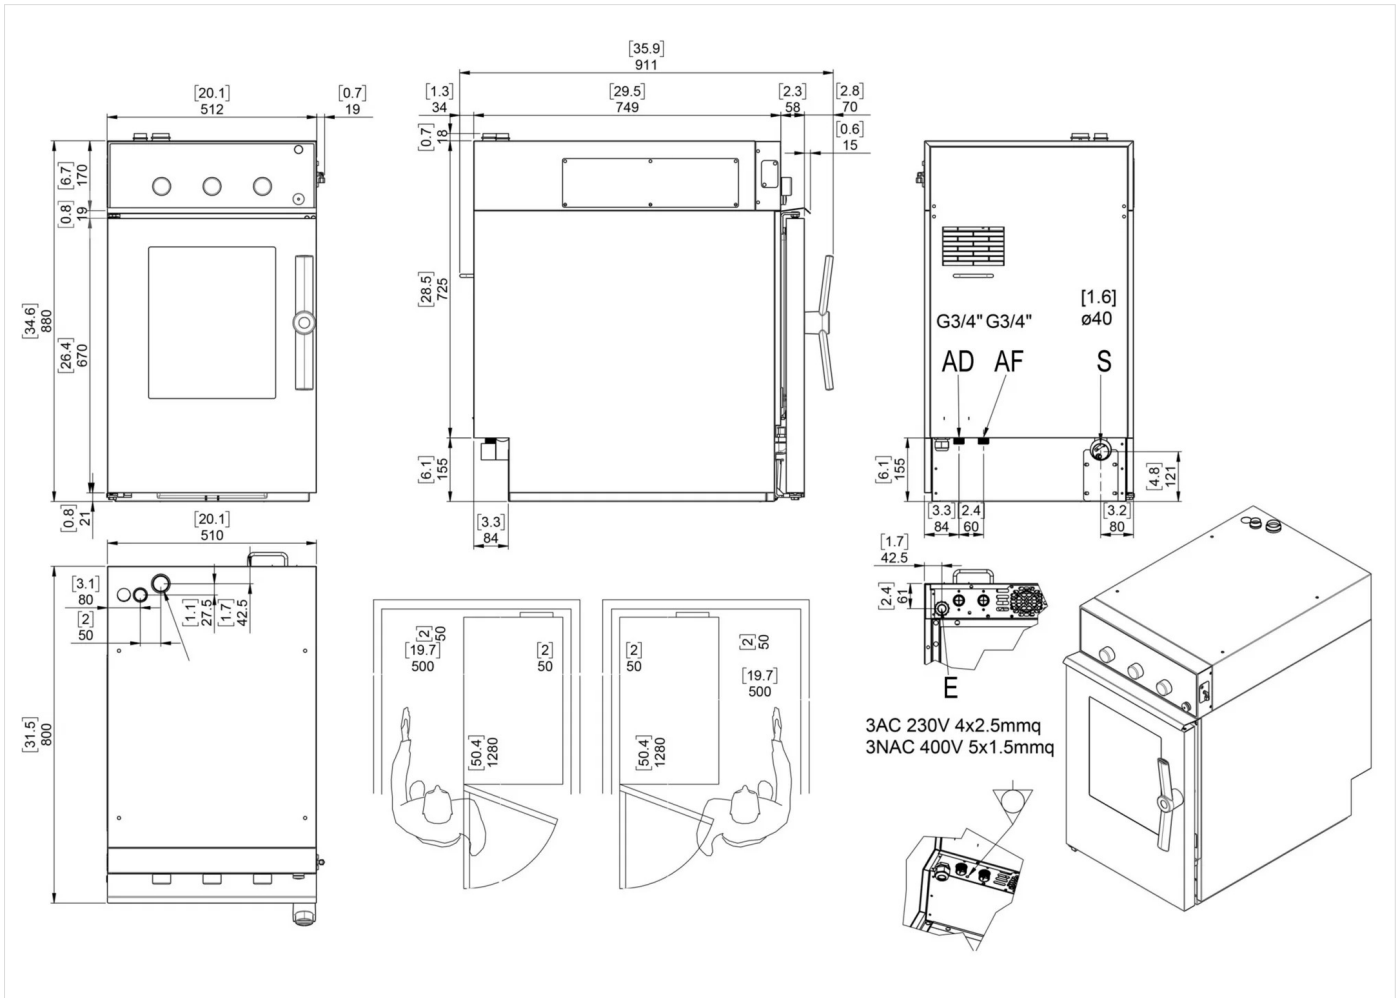

## INSTALLATION SPECIFICATIONS

(E) Electrical Connection:	VAC400 3N 50/60Hz
(AD) Softened Water Inlet:	Ø3/4
(AD) Softened Water Inlet:	Ø3/4