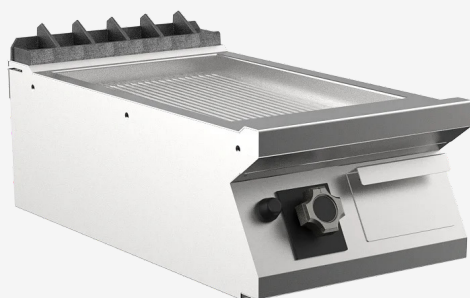

RANGE	CODE	MODEL	FUNCTION
MI - 70	MAMCOOOO880	FT74GRCST	Griddles

ITEM

**Gas griddle top with ribbed chromed matt plate**

RANGE	CODE	MODEL	FUNCTION
MI - 70	MAMCOOOO880	FT74GRCST	Griddles

ITEM

Gas griddle top with ribbed chromed matt plate

INSTALLATION SPECIFICATIONS

(G) Gas Inlet:  $\text{\O}1/2''$