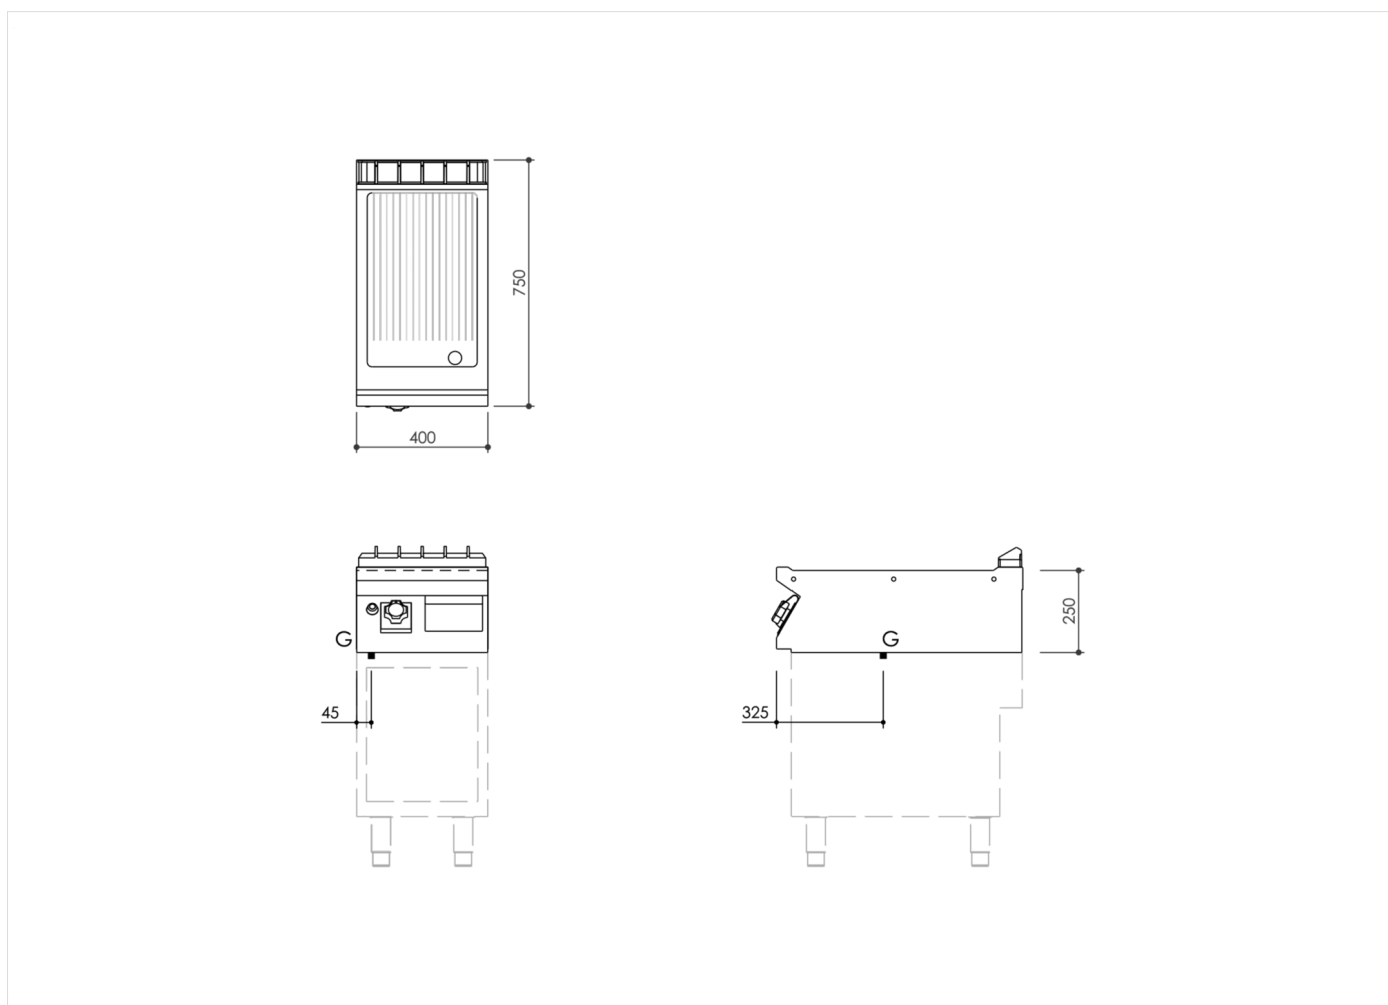

RANGE	CODE	MODEL	FUNCTION
MI - 70	MAMCOOOO880	FT74GRCST	Griddles

ITEM

**Gas griddle top with ribbed chromed matt plate**

RANGE	CODE	MODEL	FUNCTION
MI - 70	MAMCOOOO880	FT74GRCST	Griddles

ITEM

Gas griddle top with ribbed chromed matt plate

INSTALLATION SPECIFICATIONS

(G) Gas Inlet:  $\text{\O}1/2''$