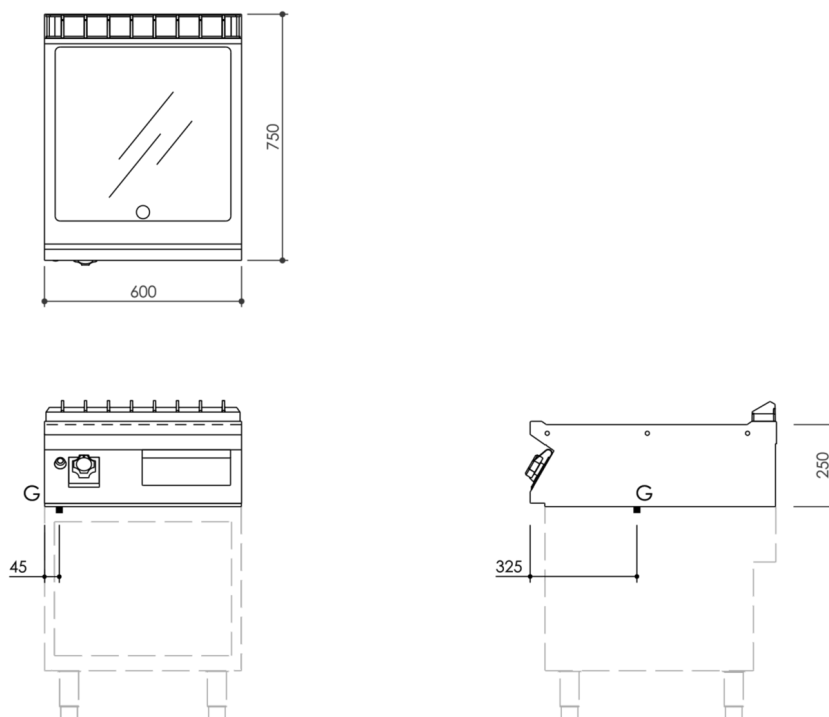

RANGE	CODE	MODEL	FUNCTION
MI - 70	MAMCOOOIO40	FT76GLCT	Griddles

ITEM

Gas griddle top with smooth chromed plate

INSTALLATION SPECIFICATIONS

(G) Gas Inlet: $\text{Ø}1/2''$