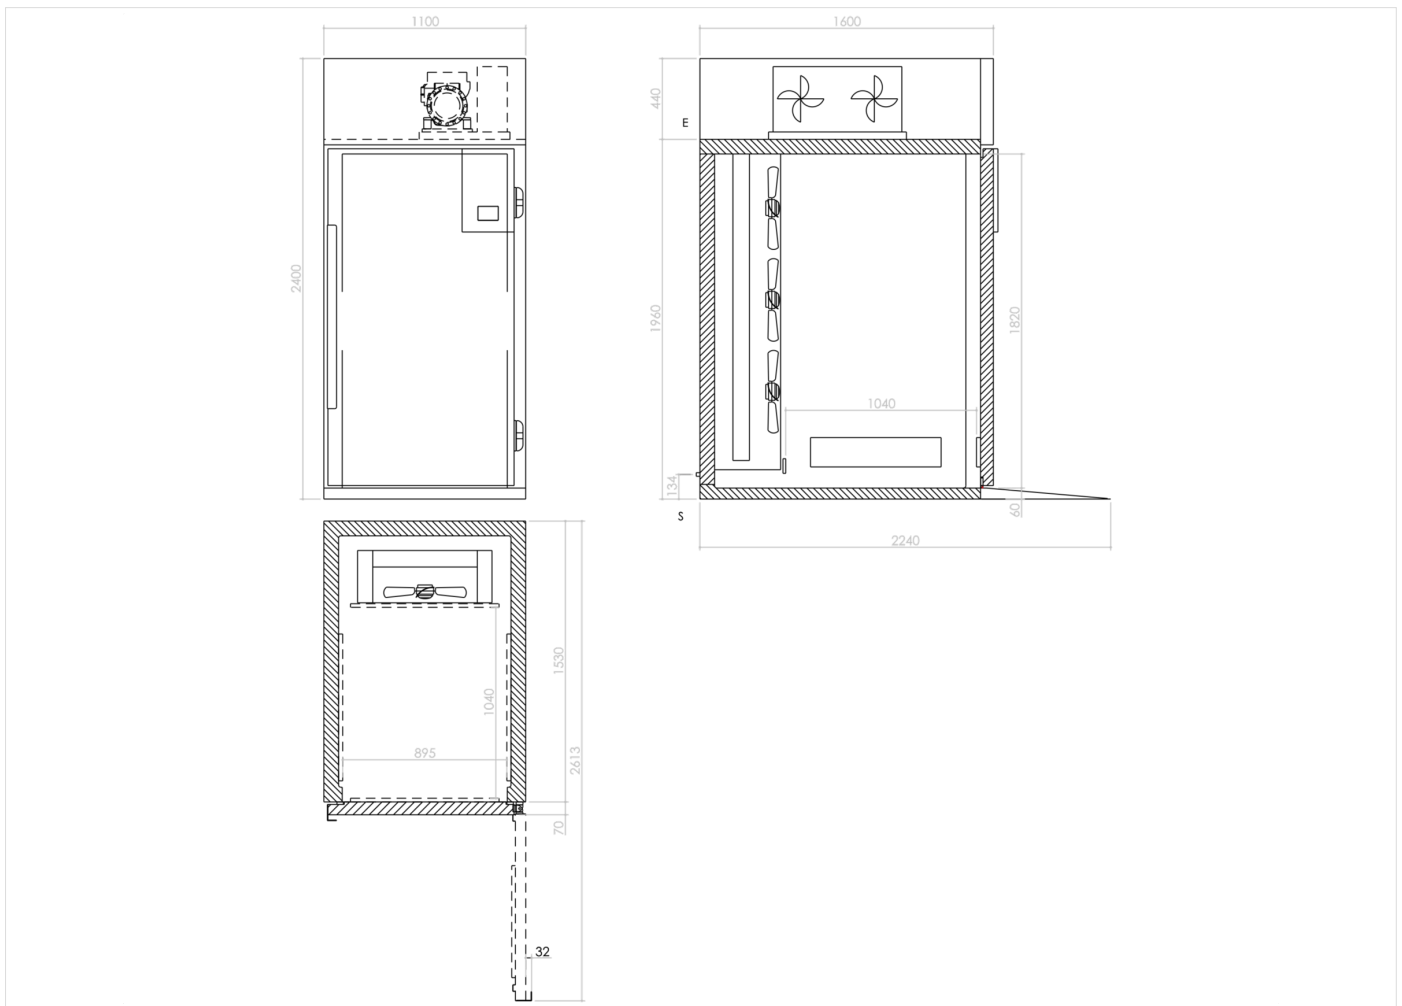

INSTALLATION SPECIFICATIONS

(E) Electrical Connection: 380-420 3N 50 Hz

(S): Drain Connection