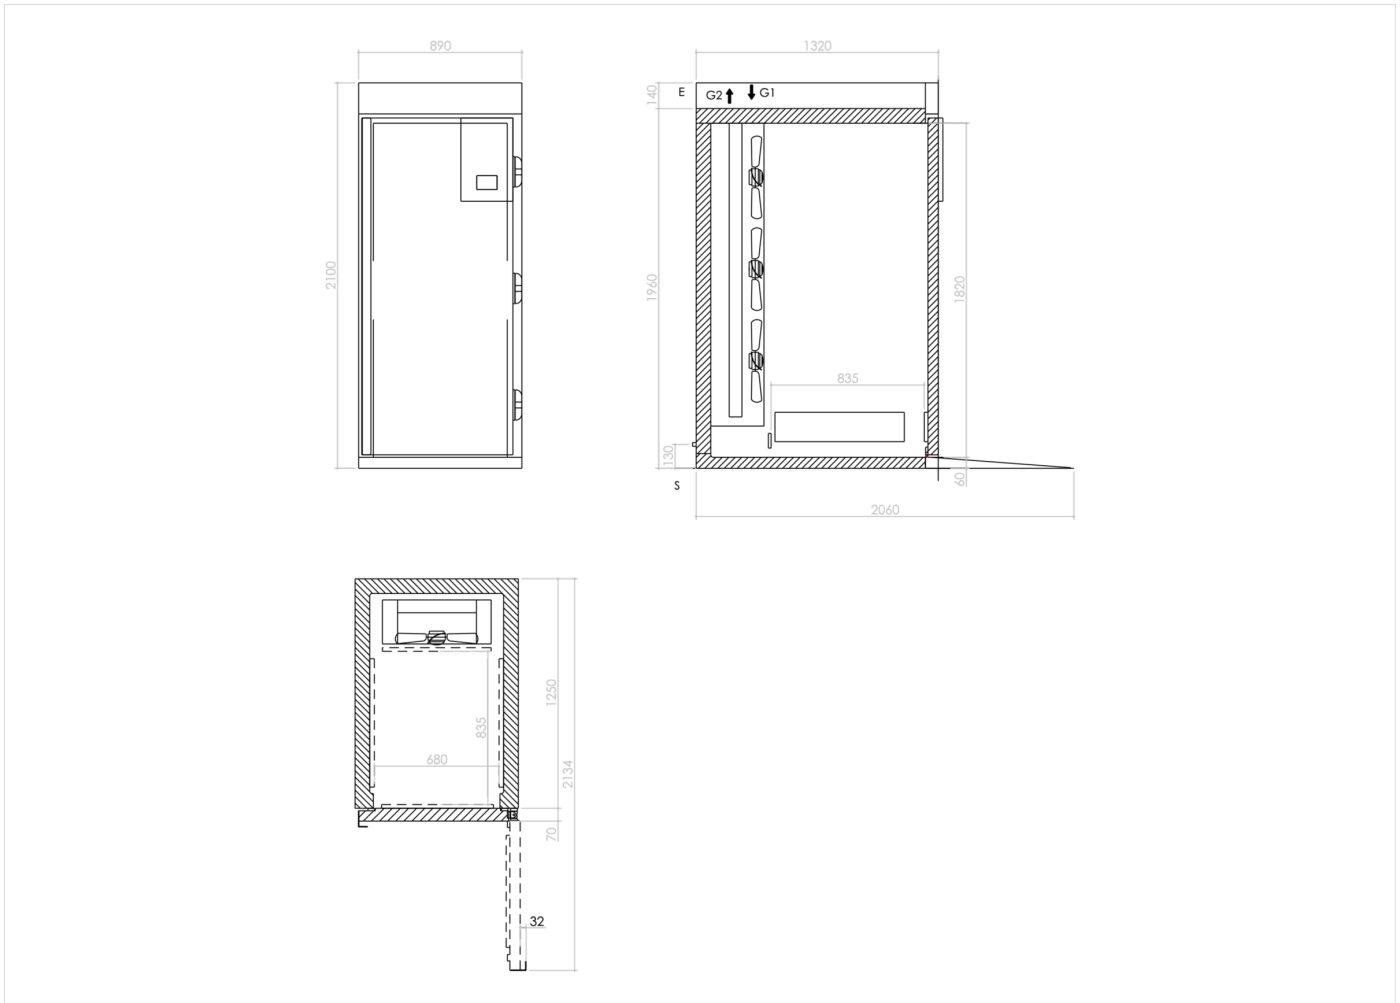

INSTALLATION SPECIFICATIONS

(E) Electrical Connection:	380-420 3N 50 Hz
(S):	Drain Connection
(G1):	Refrigerant Gas Inlet Connection
(G2):	Refrigerant gas outlet connection