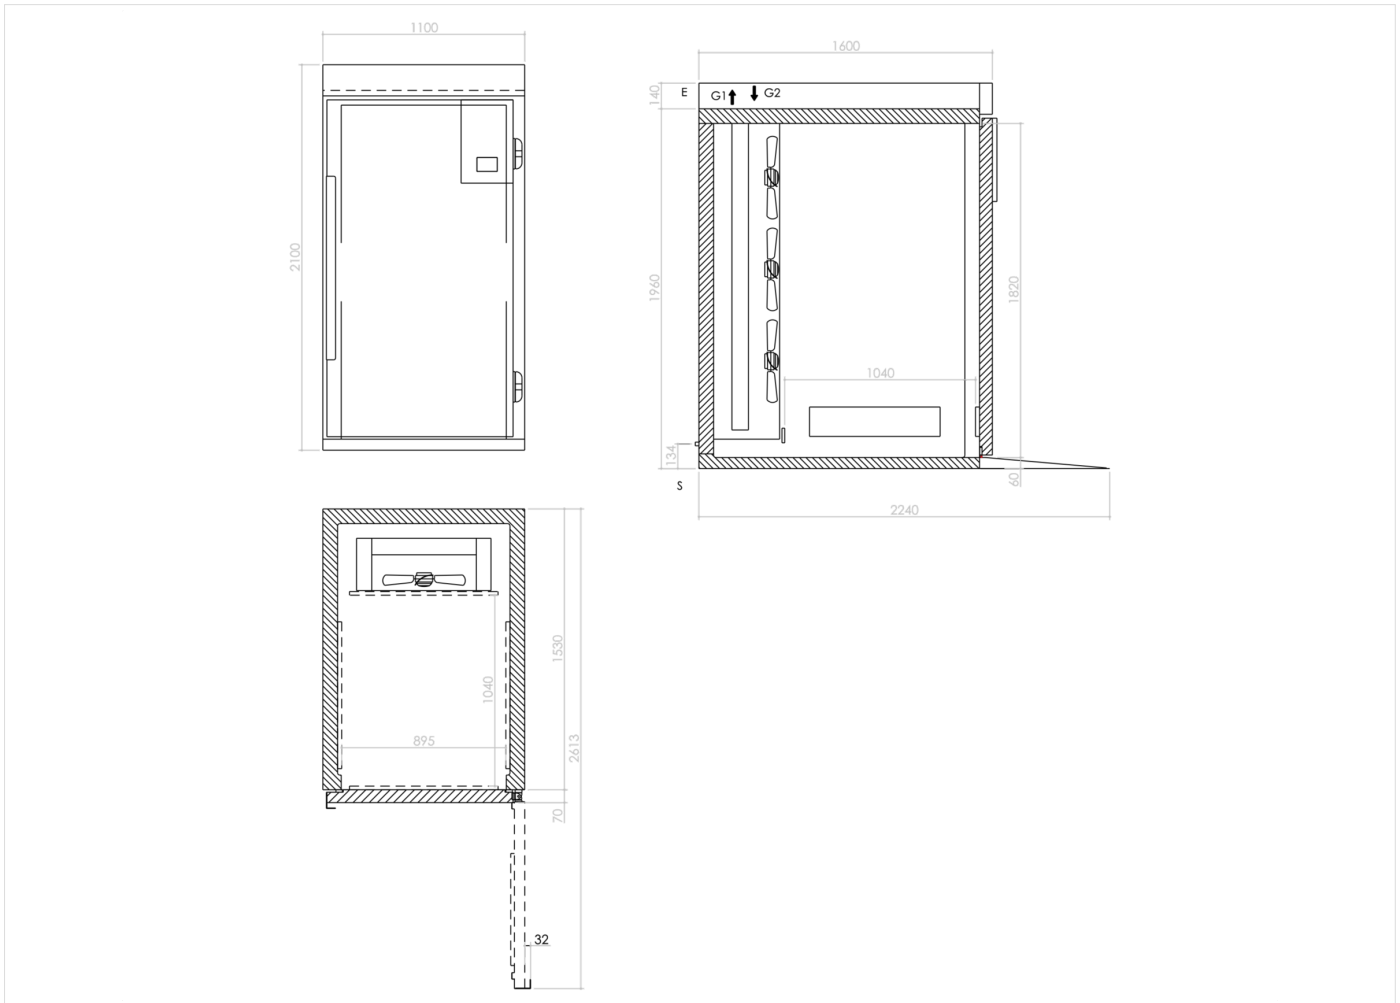

INSTALLATION SPECIFICATIONS

| | |
|----------------------------|-----------------------------------|
| (E) Electrical Connection: | 380-420 3N 50 Hz |
| (S): | Drain Connection |
| (G1): | Refrigerant Gas Inlet Connection |
| (G2): | Refrigerant gas outlet connection |