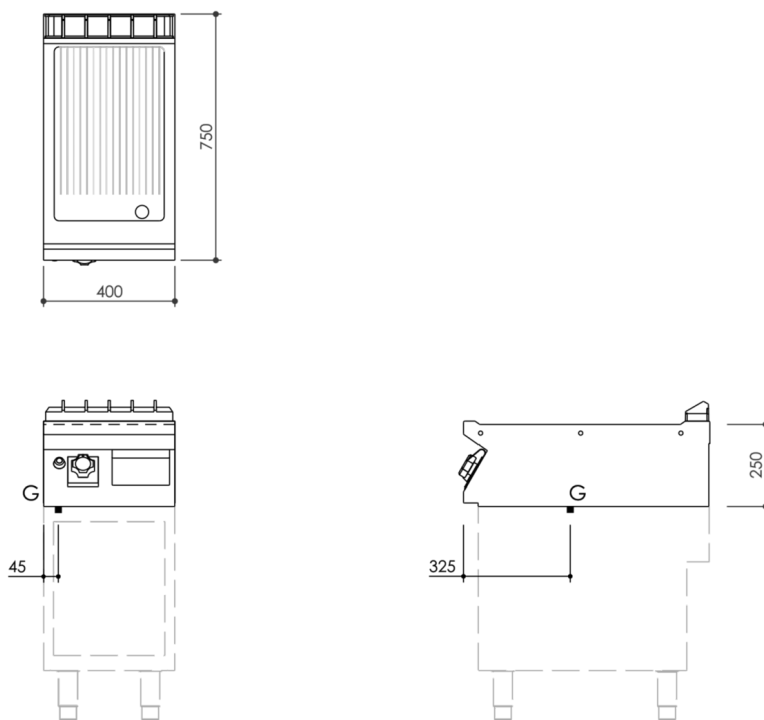

| RANGE   | CODE        | MODEL    | FUNCTION                    |
|---------|-------------|----------|-----------------------------|
| MI - 70 | MAMCOOOO820 | FT74GRT# | Griddles - Mild Steel Plate |

ITEM

**Gas griddle top with ribbed plate**

### INSTALLATION SPECIFICATIONS

(G) Gas Inlet:  $\text{\O}1/2''$