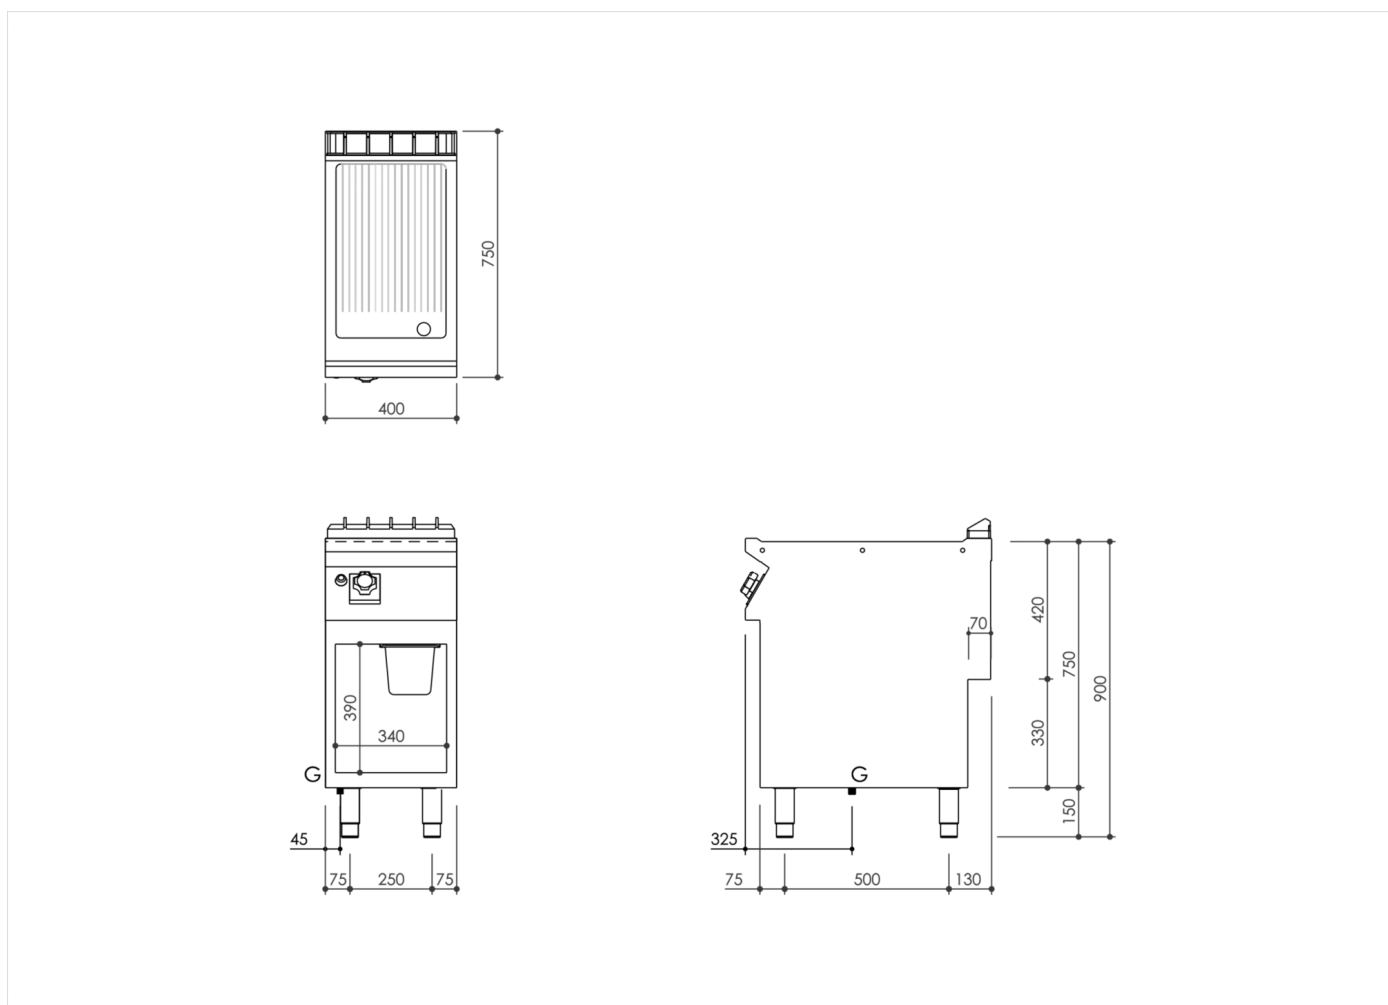

RANGE	CODE	MODEL	FUNCTION
MI - 70	MAMCOOOO830	FT74GRG#	Griddles - Mild Steel Plate

ITEM

Gas griddle top with ribbed plate on open stand

RANGE	CODE	MODEL	FUNCTION
MI - 70	MAMCOOOO830	FT74GRG#	Griddles - Mild Steel Plate

ITEM

Gas griddle top with ribbed plate on open stand

INSTALLATION SPECIFICATIONS

(G) Gas Inlet: $\text{Ø}1/2''$