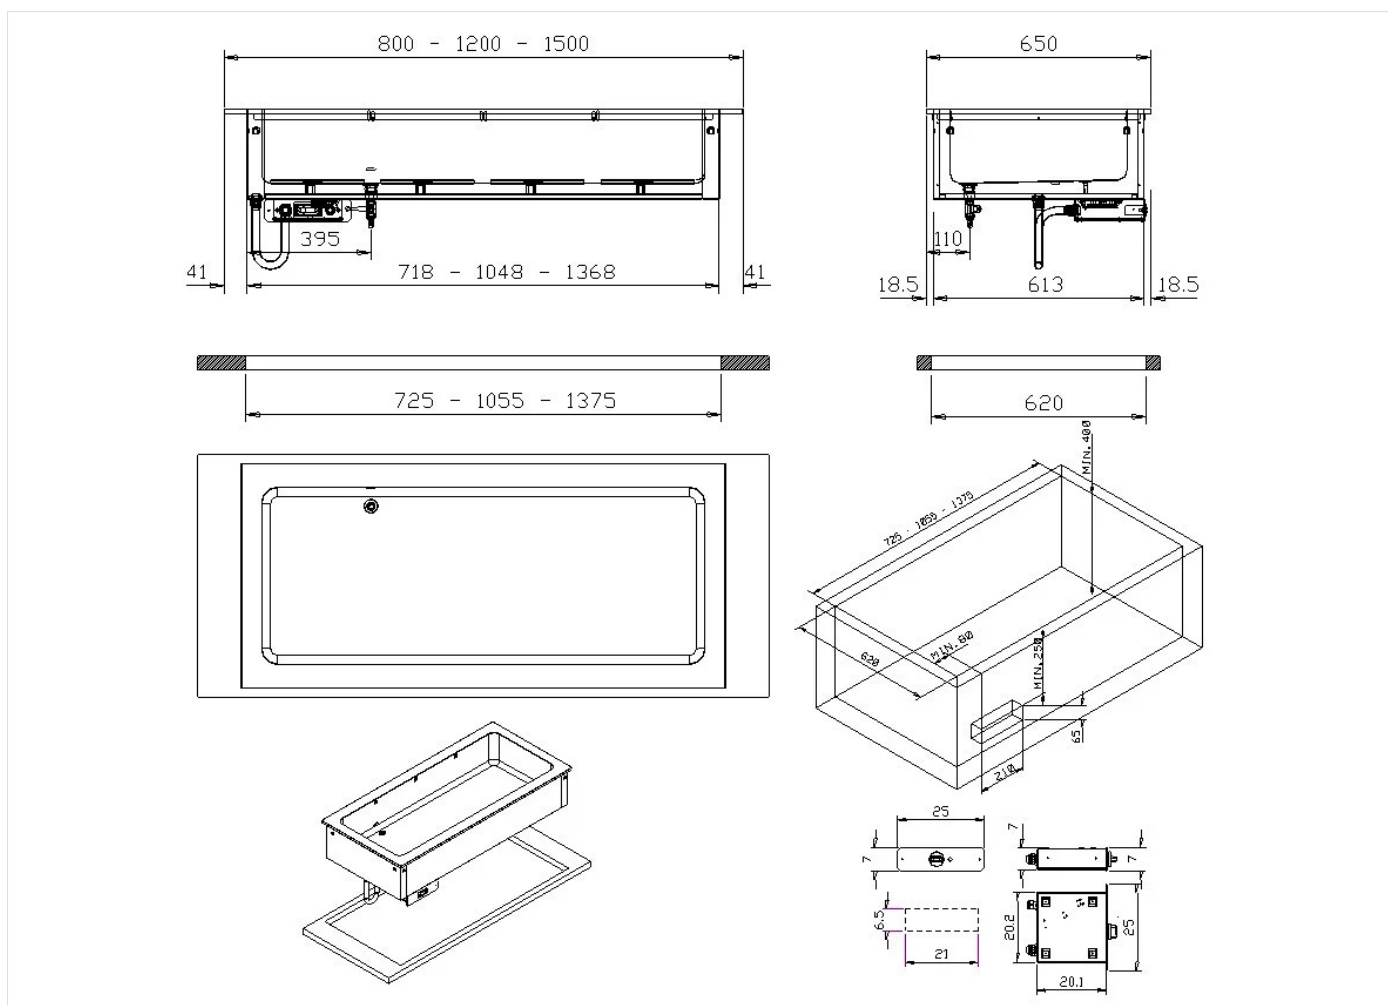

RANGE

**Self Service Free-Flow 867**

CODE

**CRO515169**

MODEL

**SDVCO8S**

FUNCTION

**Heated Units drop-in**

ITEM

**2 GN I/I container drop-in bain-marie, prepared for upper shelf installation**

RANGE	CODE	MODEL	FUNCTION
Self Service Free-Flow 867	CRO515169	SDVCO8S	Heated Units drop-in

ITEM

**2 GN I/I container drop-in bain-marie, prepared for upper shelf installation**

**INSTALLATION SPECIFICATIONS**

(E) Electrical Connection:	VAC230 50/60Hz
(AF) Cold Water Inlet:	Ø3/4