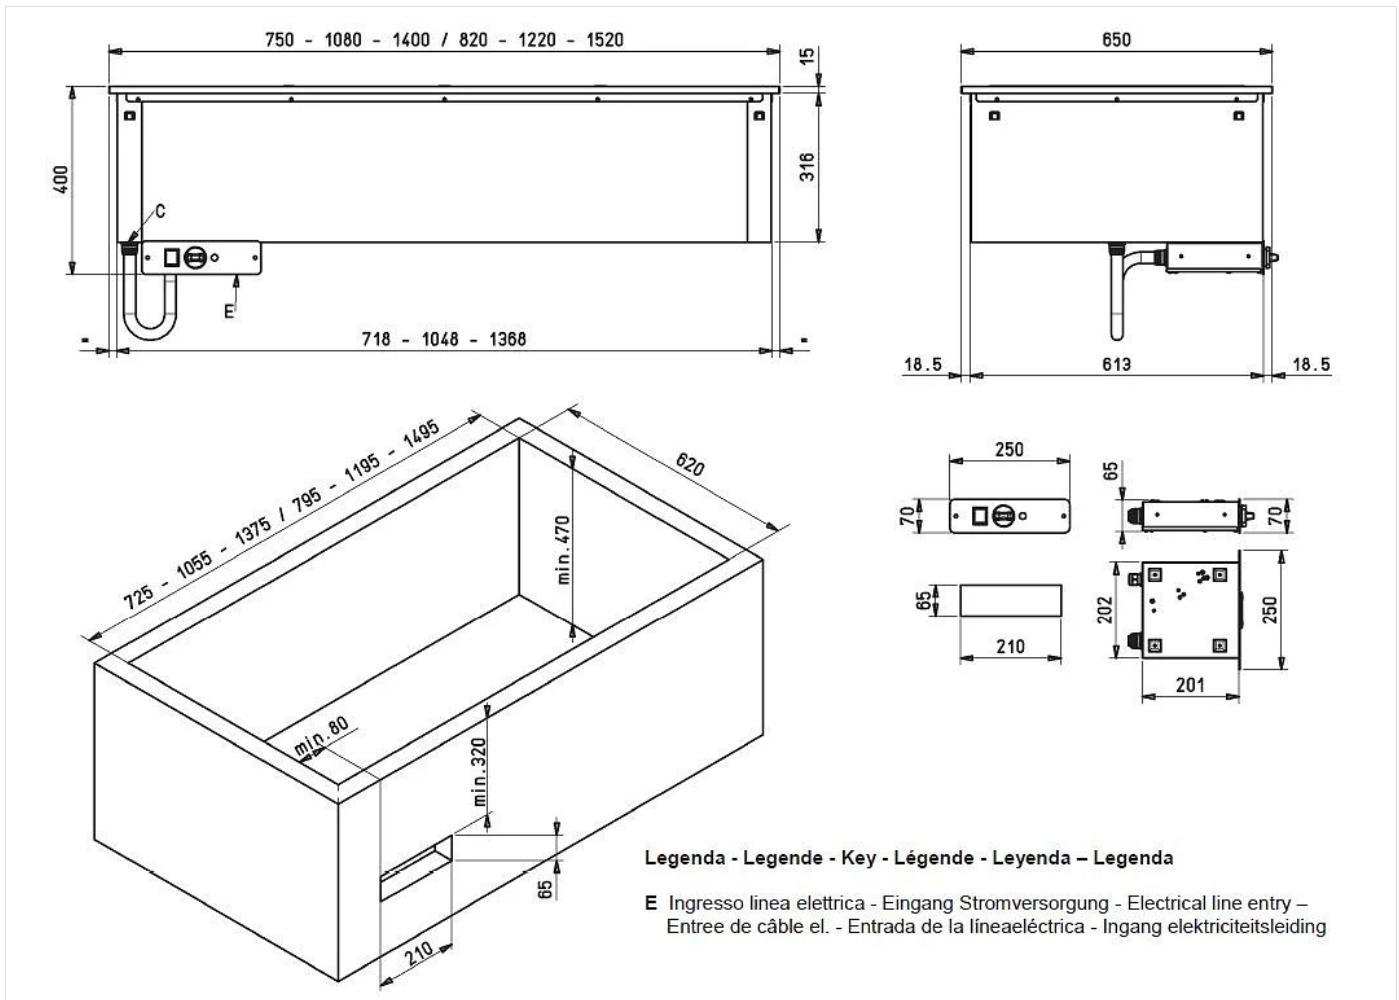

ITEM

3 GNI/I container fan assisted heated drop-in tank, prepared for upper shelf installation

RANGE	CODE	MODEL	FUNCTION
Self Service Free-Flow 867	CRO955180	SDVVC12S	Heated Units drop-in

ITEM

3 GNI/I container fan assisted heated drop-in tank, prepared for upper shelf installation