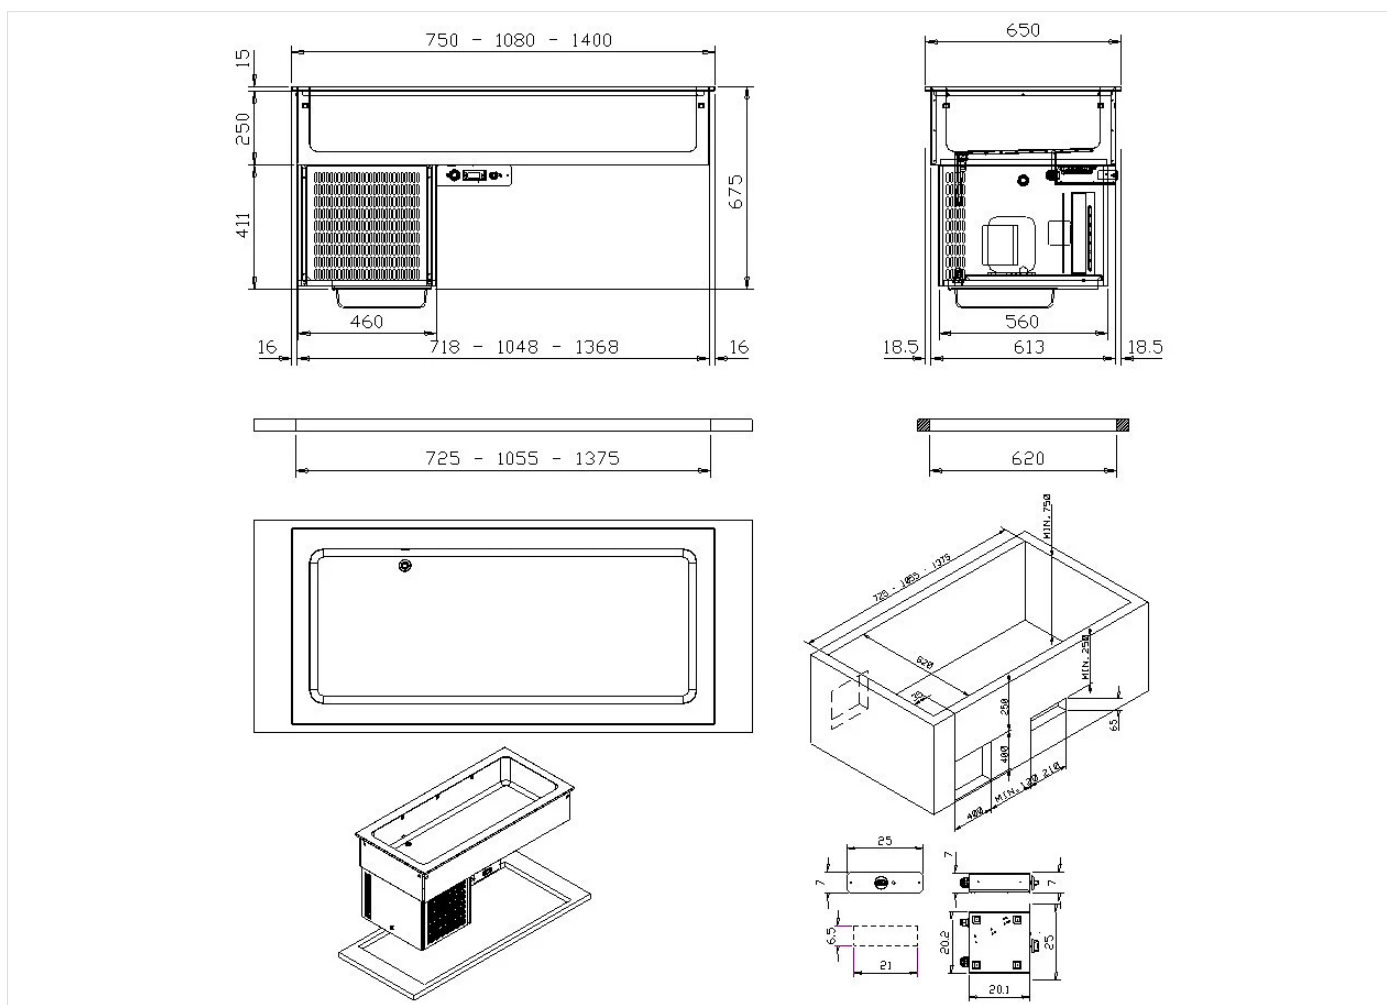

RANGE	CODE	MODEL	FUNCTION
Self-Service 700	CRO5I5220	SDVRO8	Refrigerated units drop-in

ITEM
2 GNI/l container refrigerated drop-in tank

RANGE	CODE	MODEL	FUNCTION
Self-Service 700	CRO5I5220	SDVRO8	Refrigerated units drop-in

ITEM

2 GNI/I container refrigerated drop-in tank

INSTALLATION SPECIFICATIONS

(E) Electrical Connection: **VAC230 50Hz**