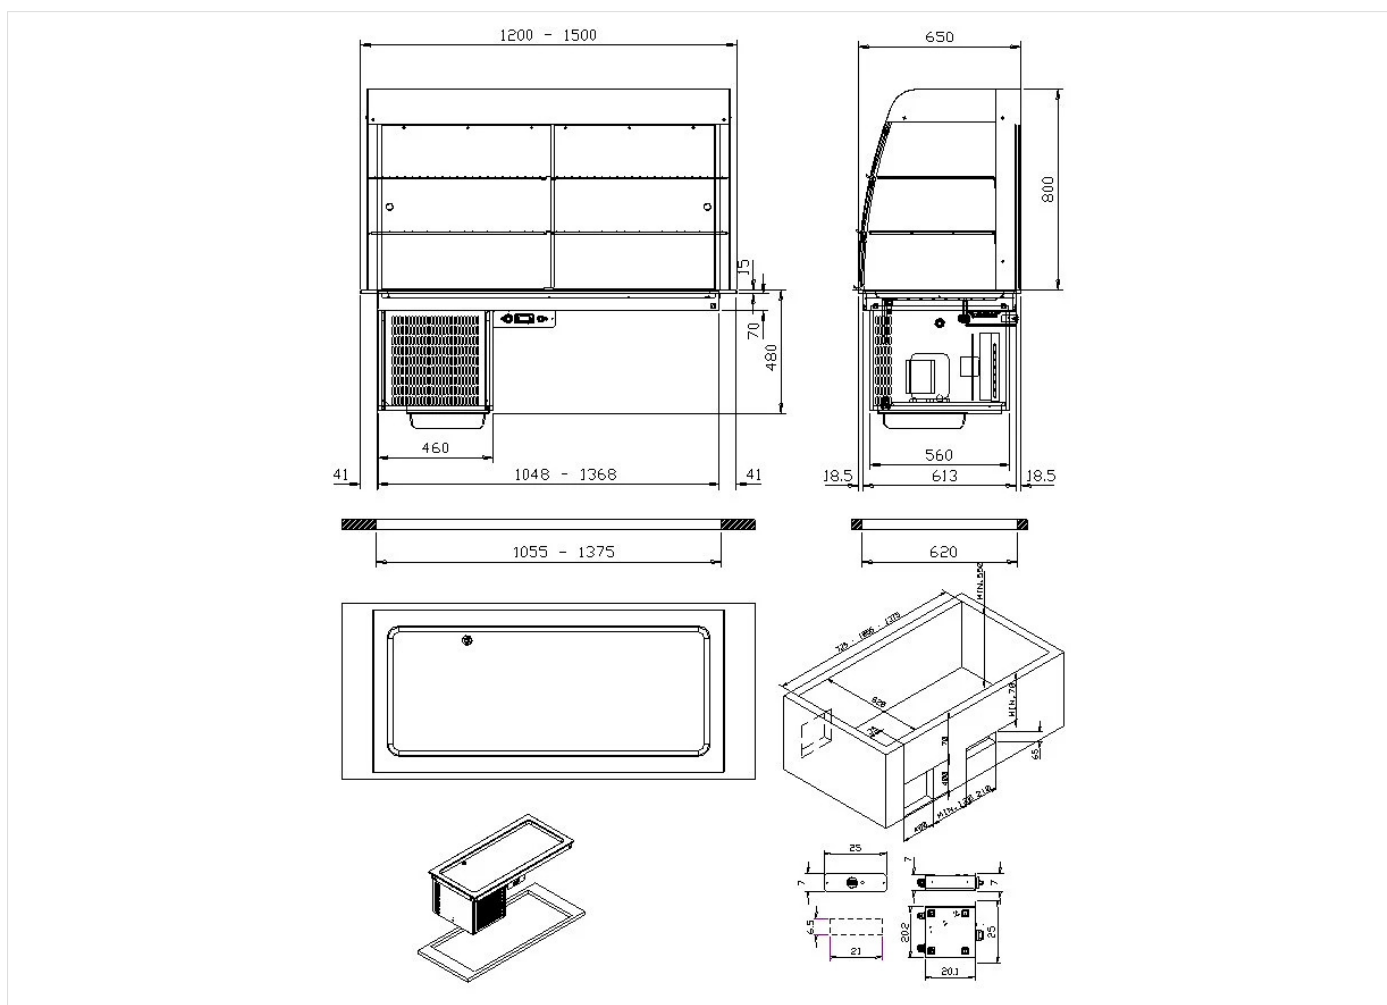

RANGE	CODE	MODEL	FUNCTION
Self-Service 700	CRO5I5370	SDEPRI5	Refrigerated units drop-in

ITEM

4 GNI/I container refrigerated drop-in top and display

RANGE	CODE	MODEL	FUNCTION
Self-Service 700	CRO5I5370	SDEPRI5	Refrigerated units drop-in

ITEM

4 GNI/I container refrigerated drop-in top and display

INSTALLATION SPECIFICATIONS

(E) Electrical Connection: VAC230 50Hz