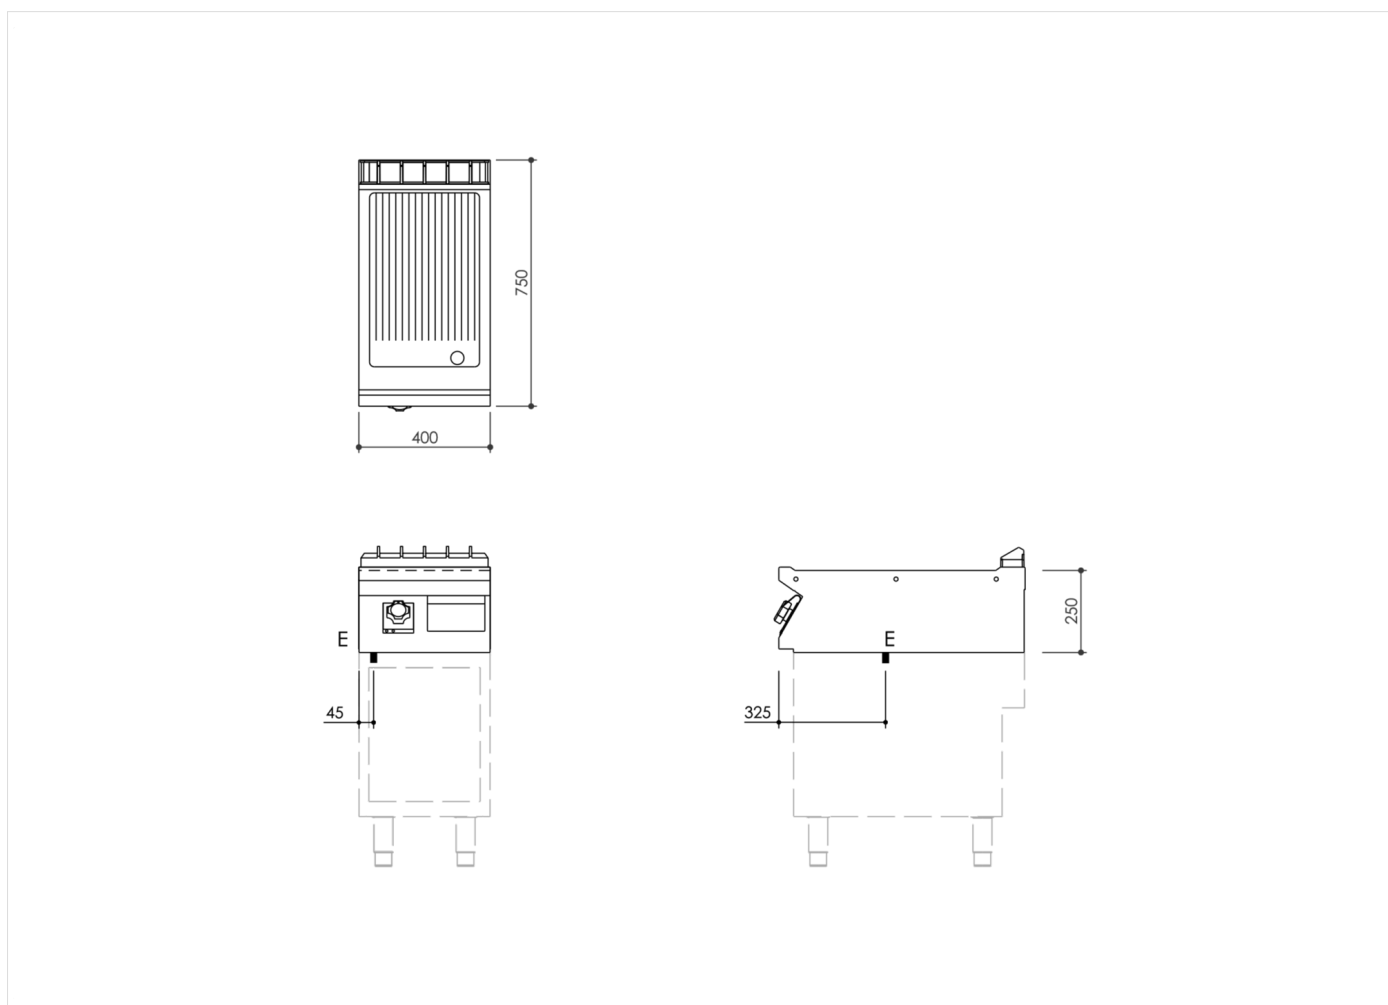

| RANGE | CODE | MODEL | FUNCTION |
|---------|-------------|----------|-----------------------------|
| MI - 70 | MAMCOOOI640 | FT74ERT# | Griddles - Mild Steel Plate |

ITEM

Electric griddle top with ribbed plate

INSTALLATION SPECIFICATIONS

(E) Electrical Connection: **VAC400-3N 50/60 Hz**