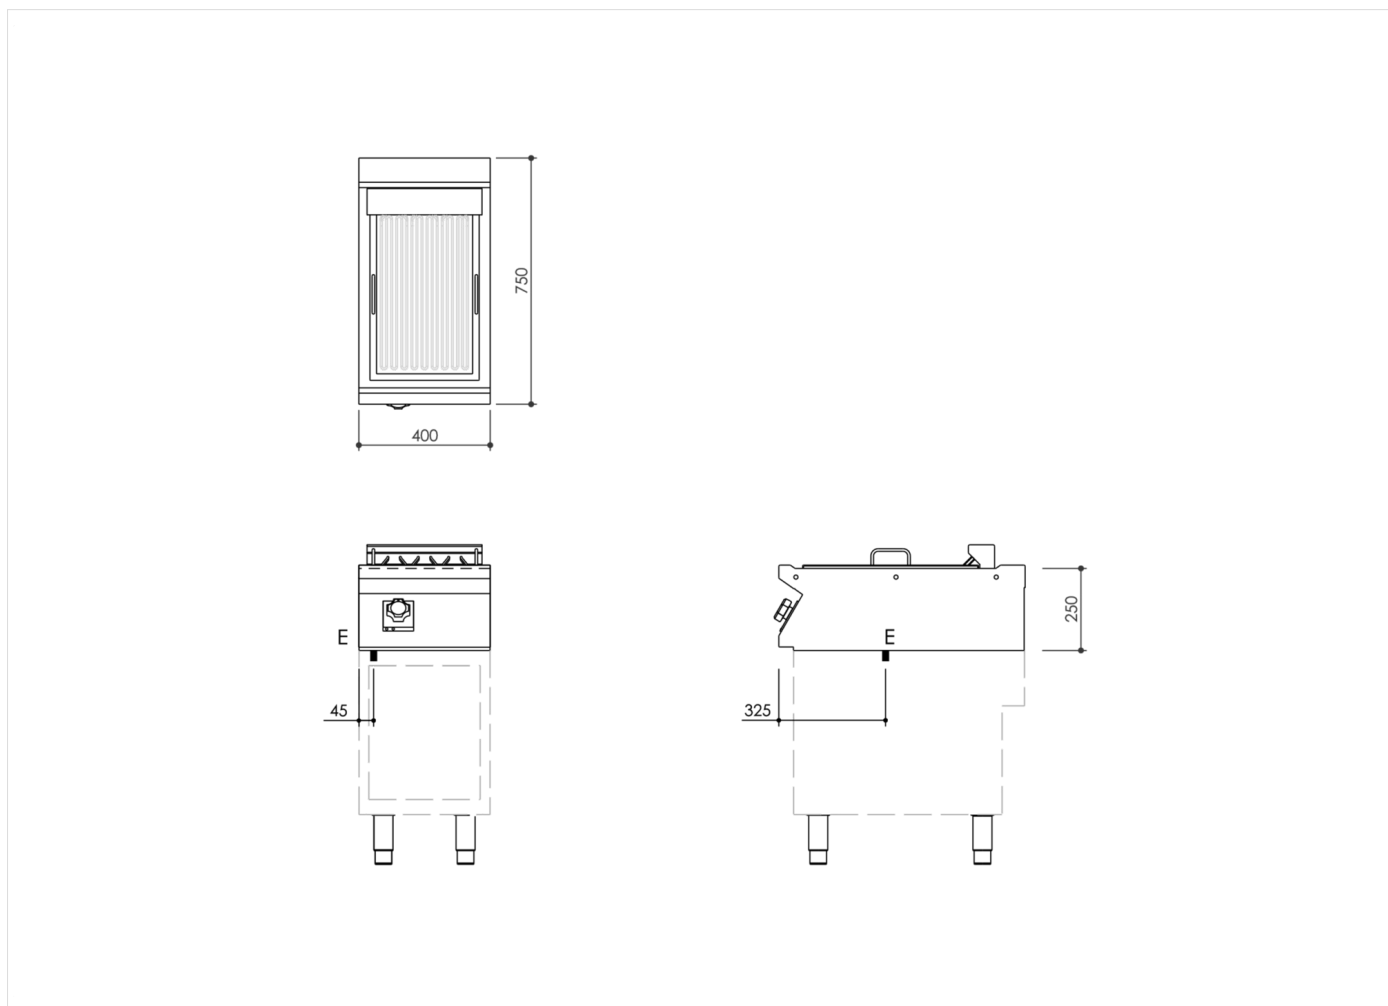

| RANGE | CODE | MODEL | FUNCTION |
|---------|-------------|--------|----------|
| MI - 70 | MAMCOOO2740 | GR74ET | Grills |

ITEM

Electric chargrill 400 mm width top

INSTALLATION SPECIFICATIONS

(E) Electrical Connection: **VAC400-3N 50/60Hz**