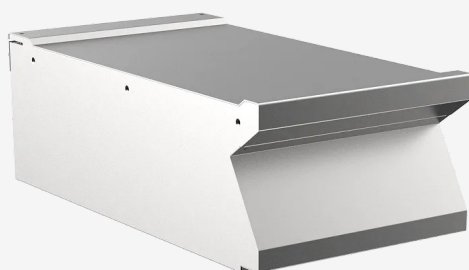

RANGE	CODE	MODEL	FUNCTION
MI - 70	MAMCOOO2470	EN74T	Neutral Elements

ITEM
400 mm width worktop unit

RANGE	CODE	MODEL	FUNCTION
MI - 70	MAMCOOO2470	EN74T	Neutral Elements

ITEM
400 mm width worktop unit