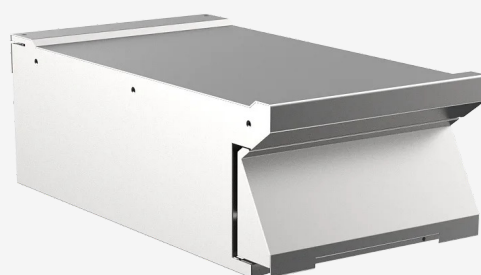

RANGE	CODE	MODEL	FUNCTION
MI - 70	MAMCOOO2500	EN74CT	Neutral Elements

ITEM

400 mm width worktop unit with drawer

RANGE	CODE	MODEL	FUNCTION
MI - 70	MAMCOOO2500	EN74CT	Neutral Elements

ITEM
400 mm width worktop unit with drawer