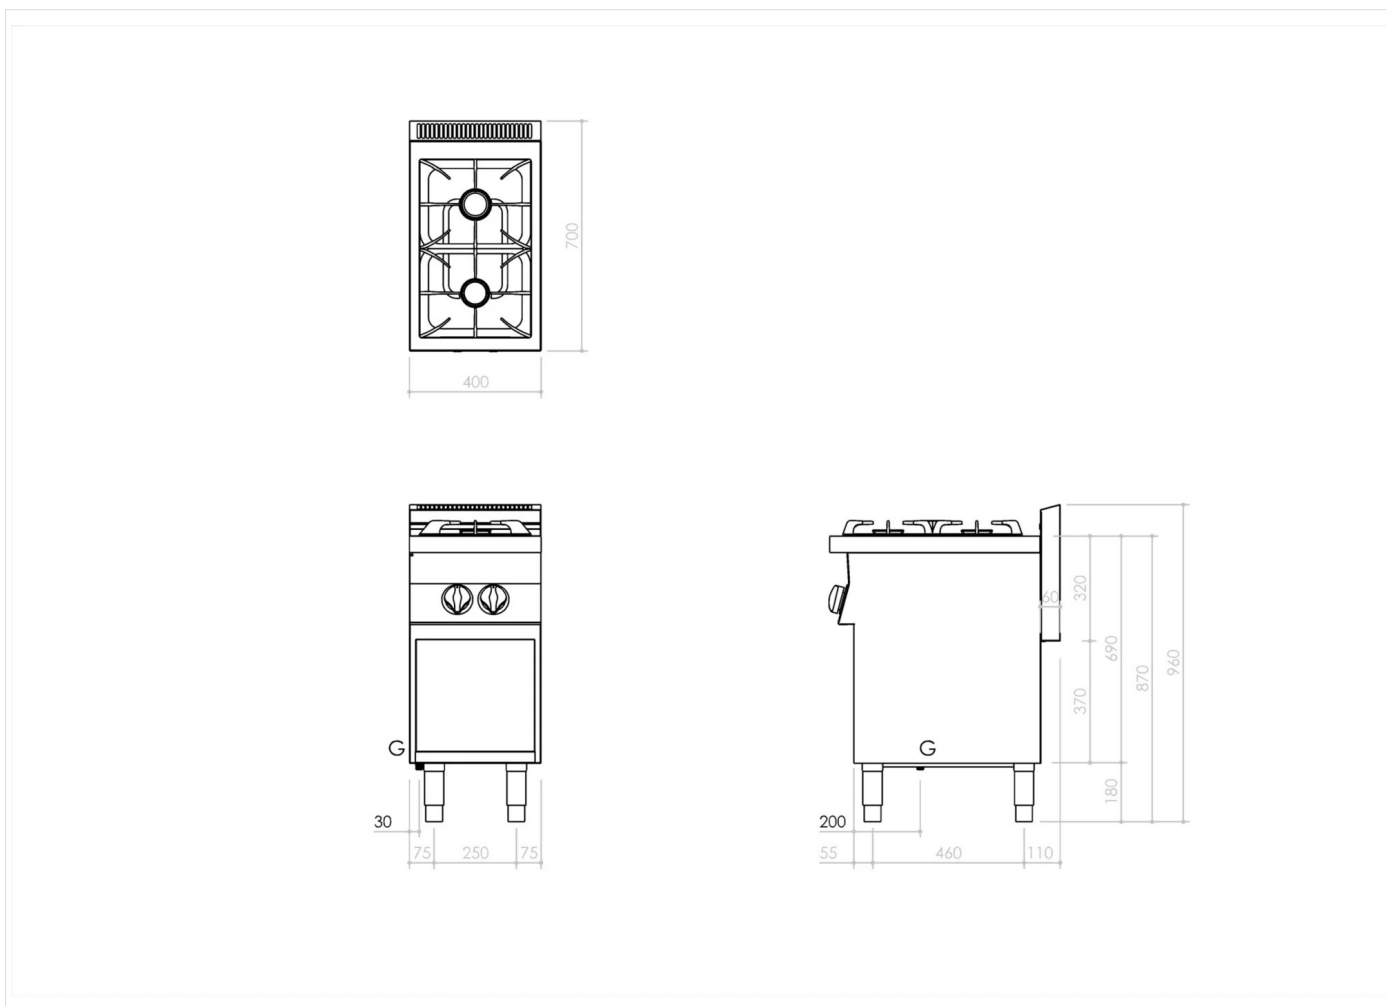

RANGE	CODE	MODEL	FUNCTION
MO - 70	CRI307100	NEC74GVG	Gas Ranges

ITEM

2 gas burner boiling top on open stand

RANGE	CODE	MODEL	FUNCTION
MO - 70	CRI307100	NEC74GVG	Gas Ranges

ITEM

2 gas burner boiling top on open stand

INSTALLATION SPECIFICATIONS

(G) Gas Inlet: $\text{Ø}1/2''$