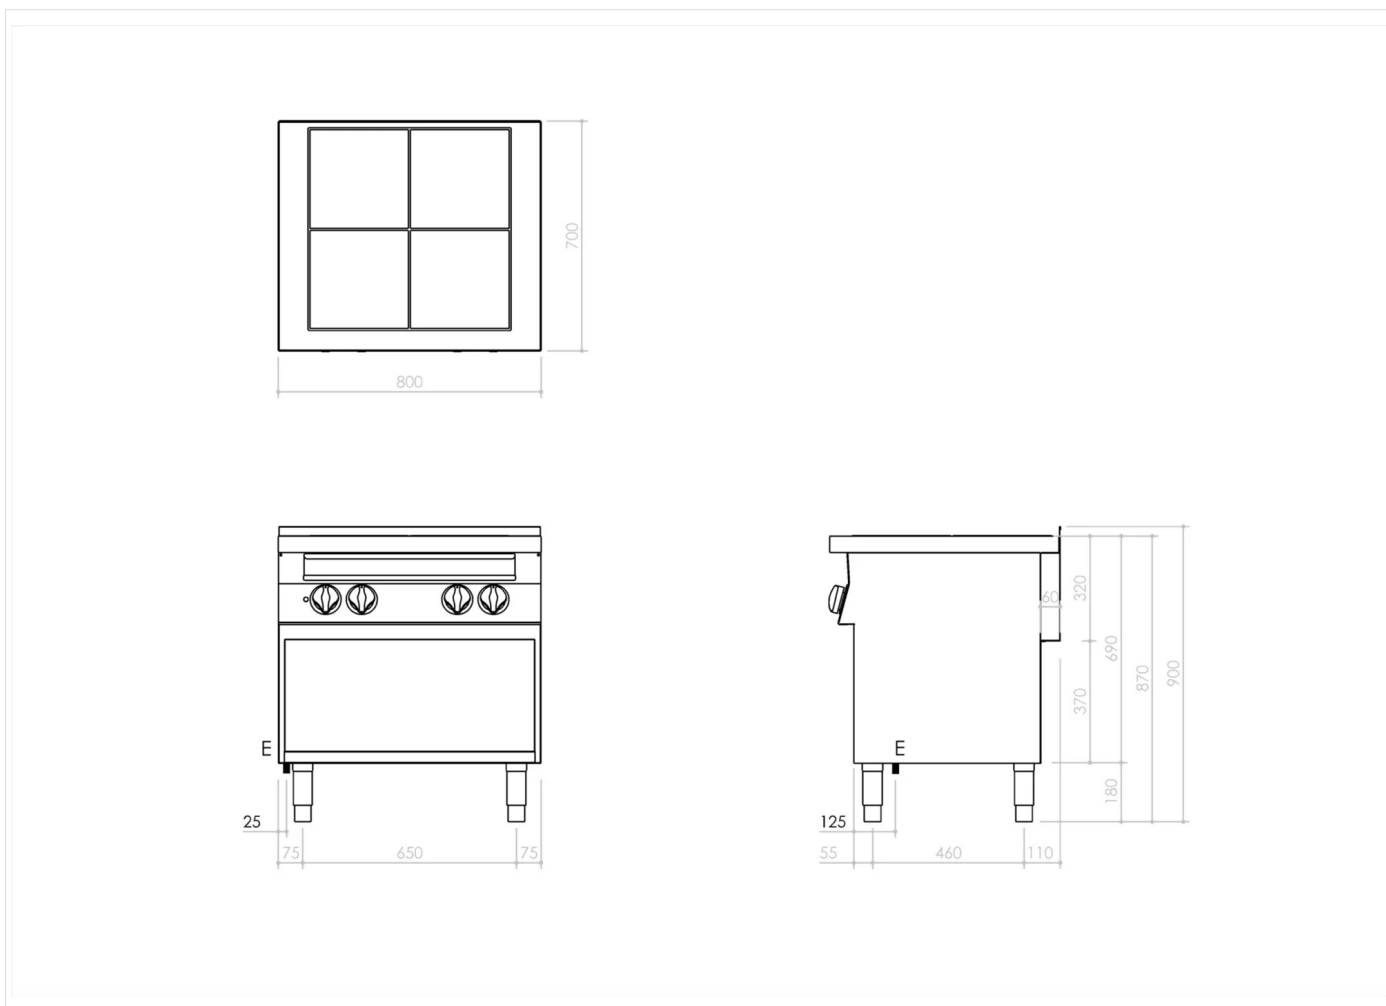

RANGE	CODE	MODEL	FUNCTION
MO - 70	CRI307190	NEC78ECVG	Electric Flush Mounted Hotplates

ITEM

4 electric flush mounted hotplates on open base unit

RANGE	CODE	MODEL	FUNCTION
MO - 70	CRI307190	NEC78ECVG	Electric Flush Mounted Hotplates

ITEM

4 electric flush mounted hotplates on open base unit

DETAILS

RANGE	CODE	MODEL	FUNCTION
MO - 70	CRI307190	NEC78ECVG	Electric Flush Mounted Hotplates

ITEM

4 electric flush mounted hotplates on open base unit