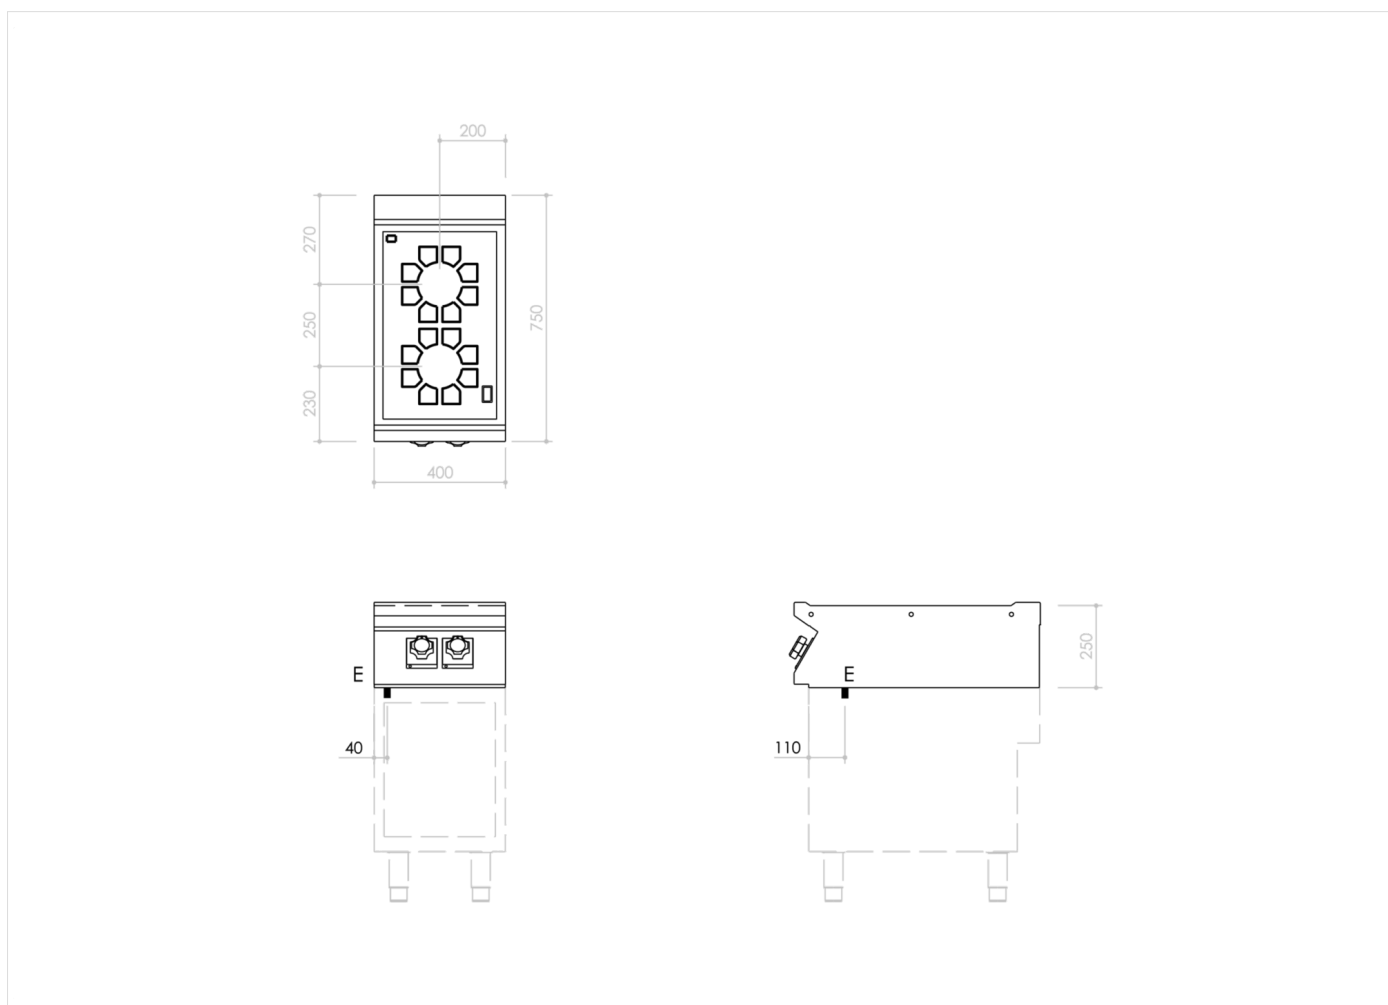

RANGE	CODE	MODEL	FUNCTION
MI - 70	MAMCO000470	CI74ET7	Induction Ranges

ITEM

2 zone induction top

RANGE	CODE	MODEL	FUNCTION
MI - 70	MAMCOOOO470	CI74ET7	Induction Ranges

ITEM

2 zone induction top

INSTALLATION SPECIFICATIONS

(E) Electrical Connection: **VAC400-3 50/60Hz**