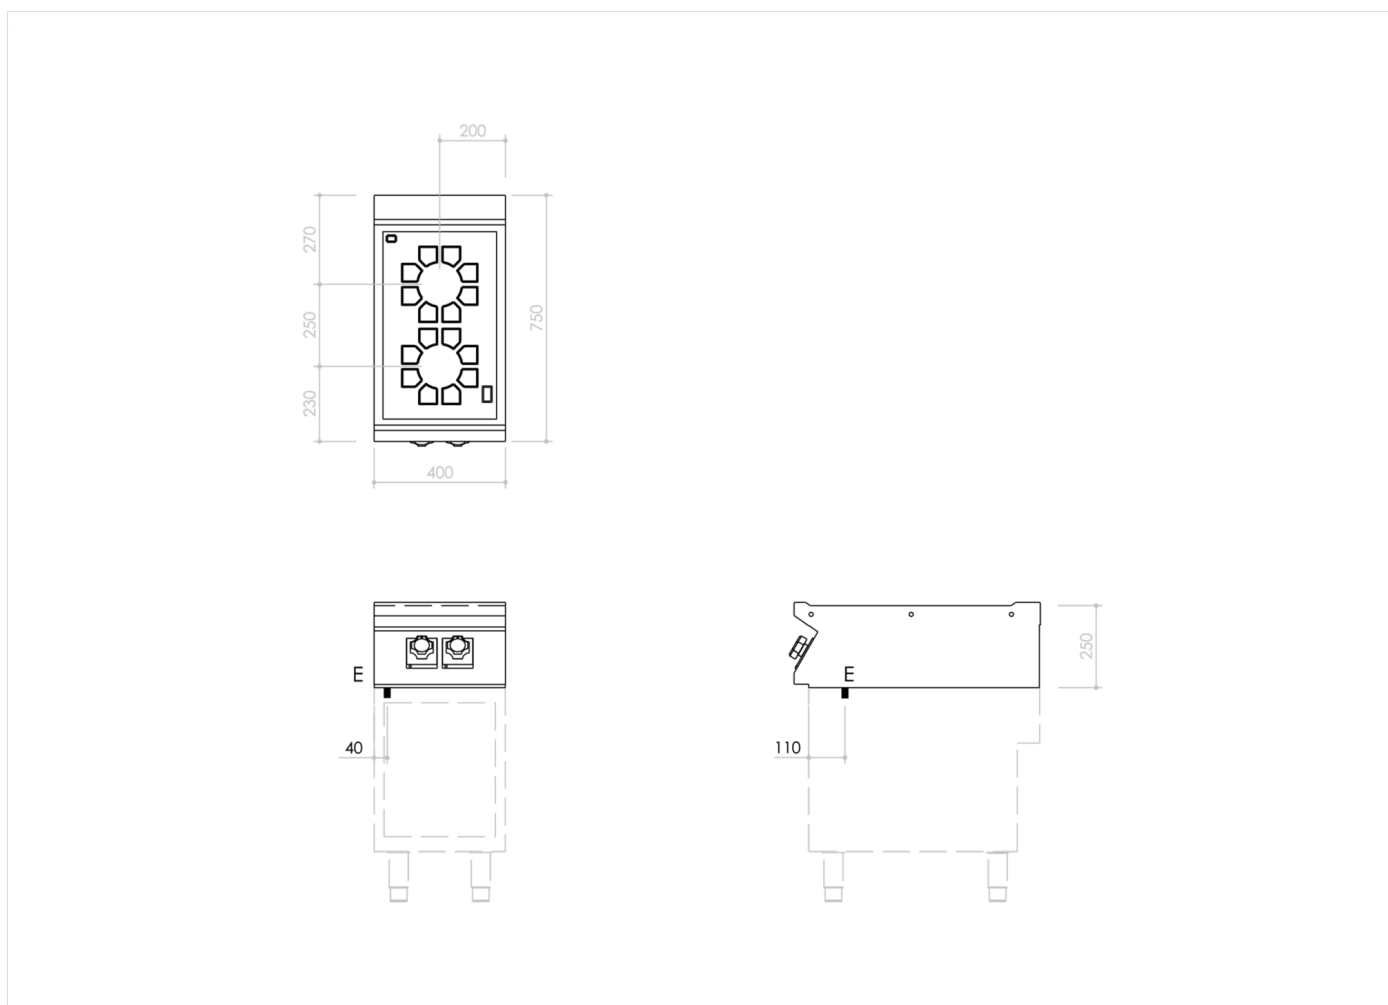

RANGE	CODE	MODEL	FUNCTION
MI - 70	MAMCOOOO470	CI74ET7	Induction Ranges

ITEM

2 zone induction top

INSTALLATION SPECIFICATIONS

(E) Electrical Connection: VAC400-3 50/60Hz