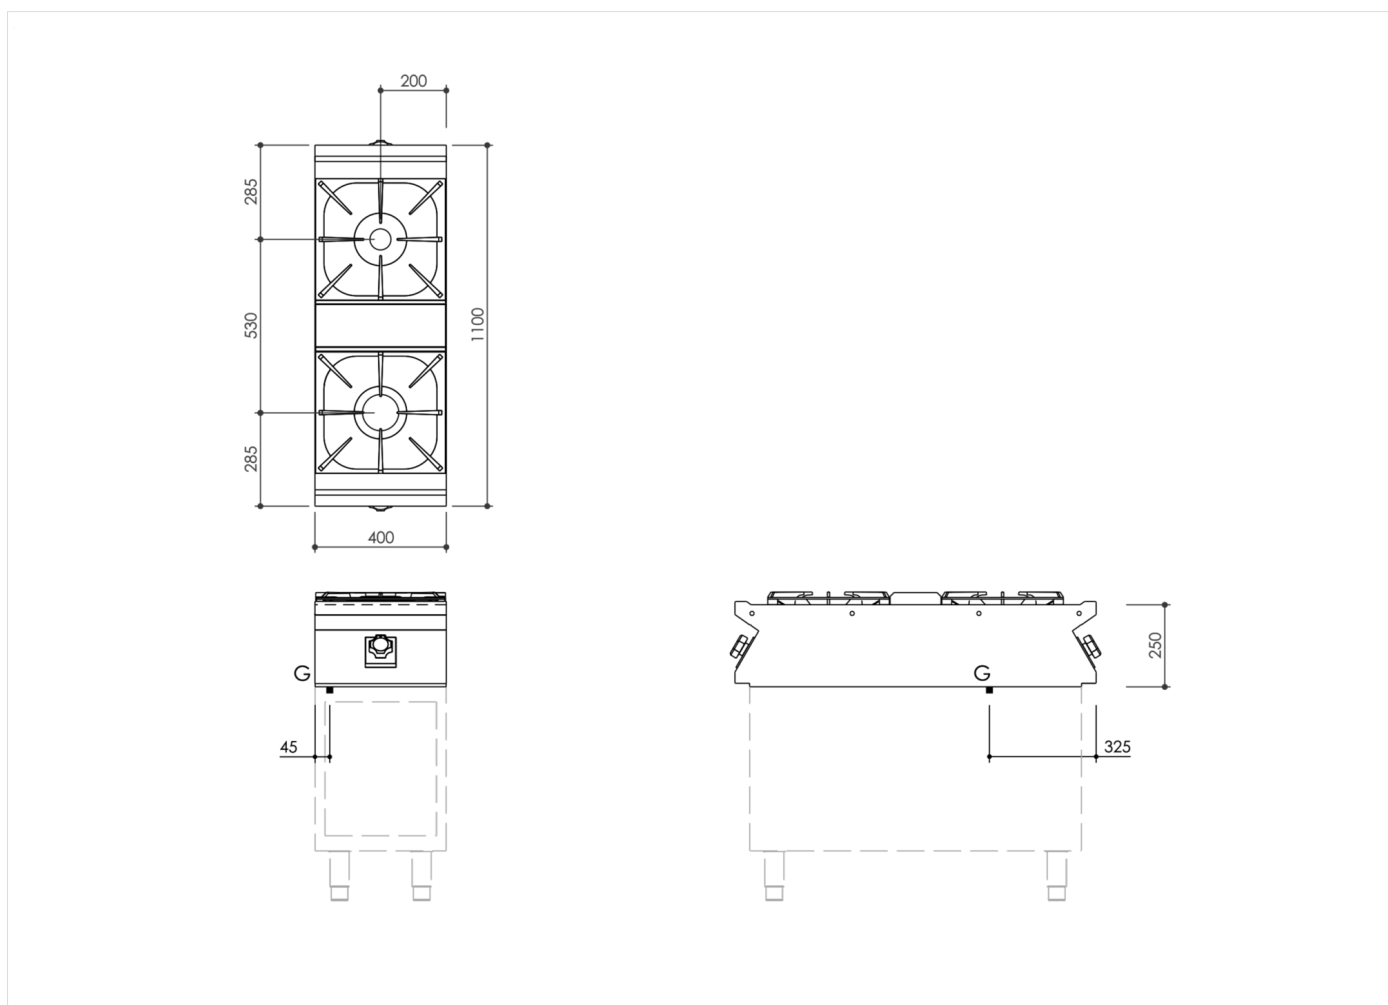

RANGE	CODE	MODEL	FUNCTION
MI - 110	MAMCOO11000	PCI14GT	Gas Ranges

ITEM

Pass through 2 gas burner boiling top

RANGE	CODE	MODEL	FUNCTION
MI - 110	MAMCOO11000	PCI14GT	Gas Ranges

ITEM

Pass through 2 gas burner boiling top

INSTALLATION SPECIFICATIONS

(G) Gas Inlet:

Ø1/2"