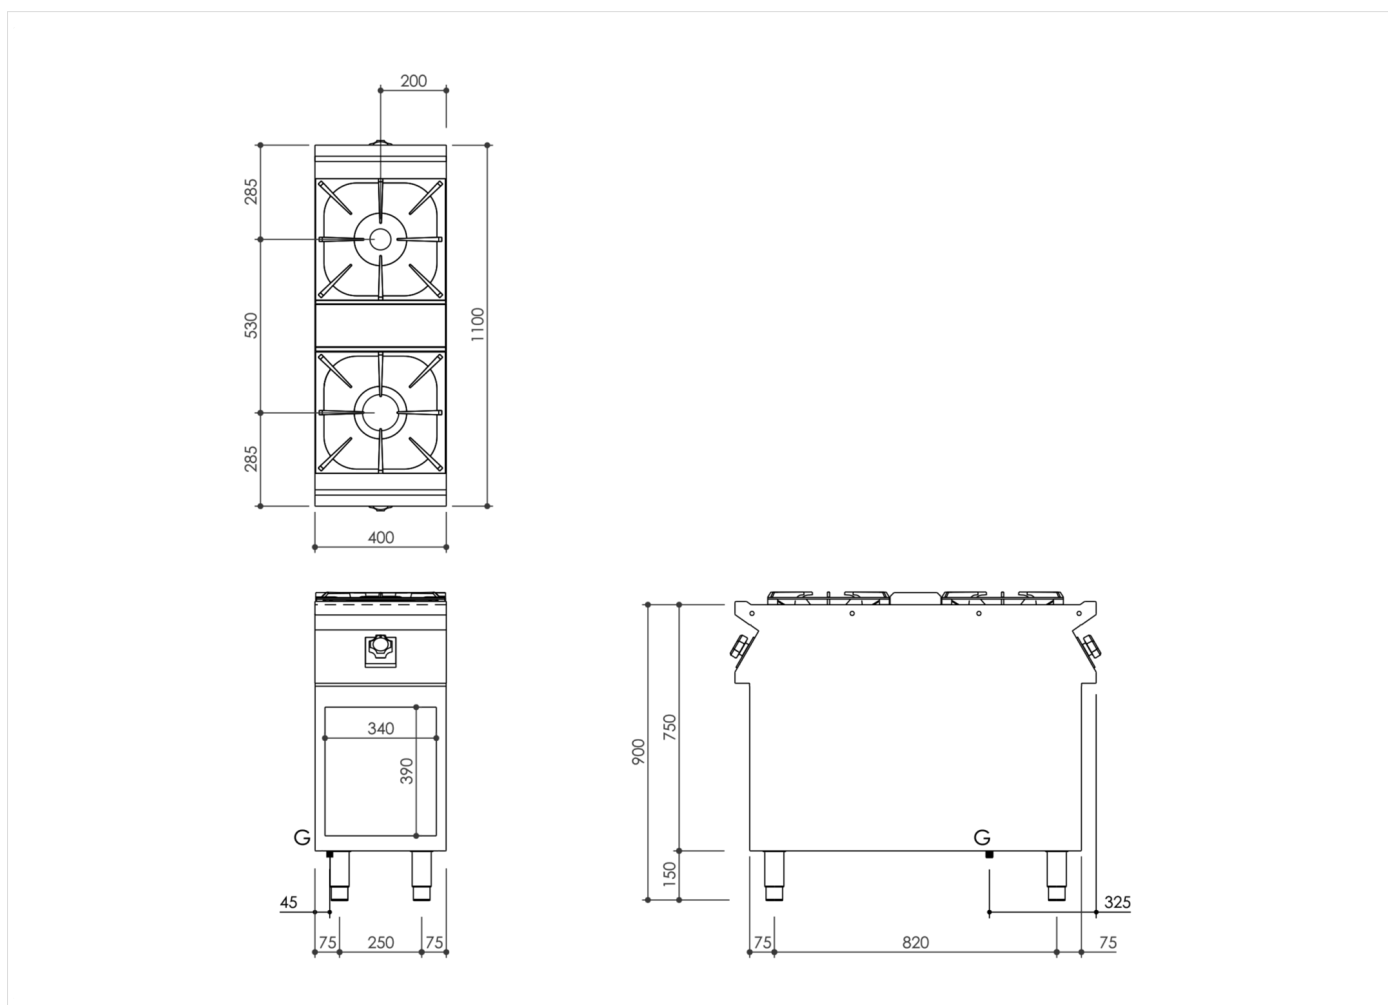

RANGE	CODE	MODEL	FUNCTION
MI - 110	MAMCOO11010	PC114GG	Gas Ranges

ITEM

Pass through 2 gas burner boiling top on open stand

RANGE	CODE	MODEL	FUNCTION
MI - 110	MAMCOO11010	PC114GG	Gas Ranges

ITEM

Pass through 2 gas burner boiling top on open stand

INSTALLATION SPECIFICATIONS

(G) Gas Inlet: $\text{Ø}1/2''$