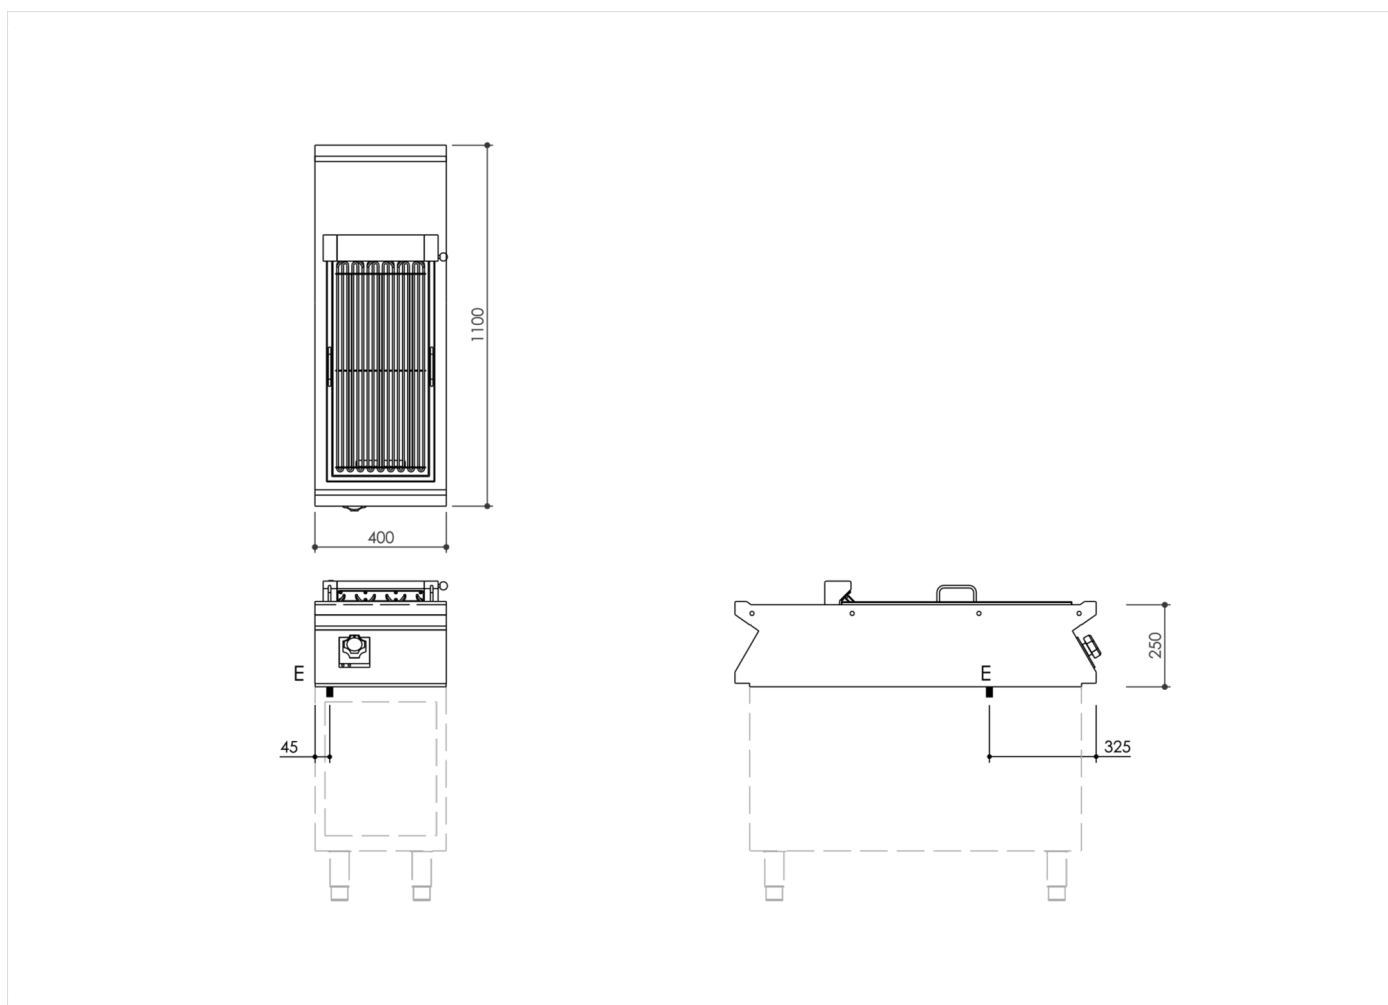

RANGE	CODE	MODEL	FUNCTION
MI - 110	MAMCOO11210	GRI14ET	Grills

ITEM

Electric chargrill 400 mm width top

INSTALLATION SPECIFICATIONS

(E) Electrical Connection: **VAC400 3N 50Hz**