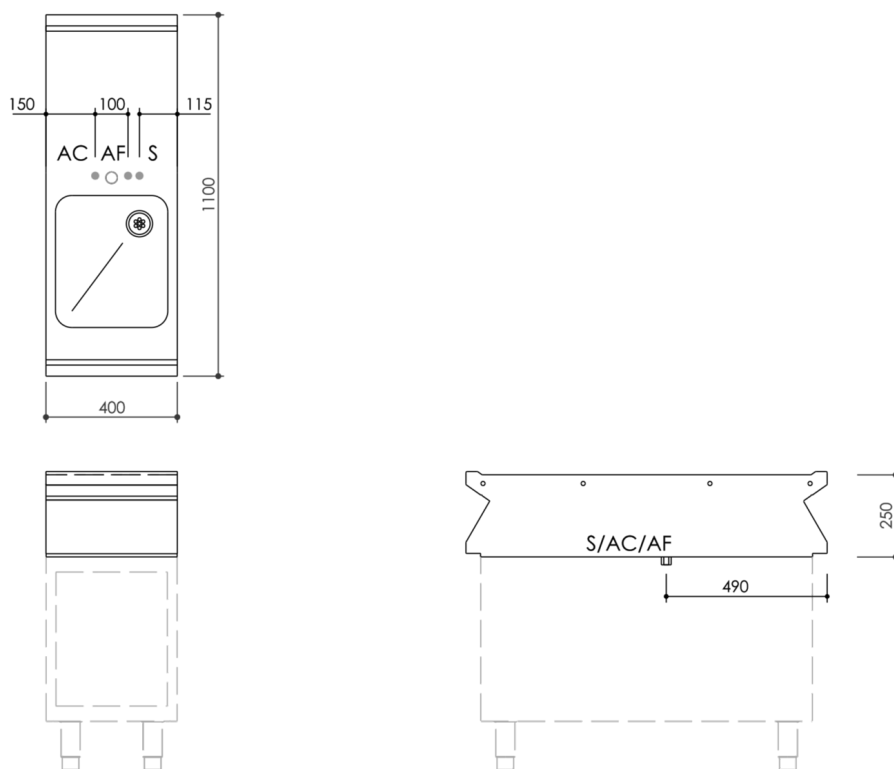

RANGE	CODE	MODEL	FUNCTION
MI - IIO	MAMCOOII590	ENII4VT	<b>Neutral Elements</b>

ITEM

Pass through 400 mm wide worktop unit

RANGE	CODE	MODEL	FUNCTION
MI - IIO	MAMCOOI1590	ENI14VT	Neutral Elements

ITEM

Pass through 400 mm wide worktop unit

**INSTALLATION SPECIFICATIONS**

(S) Output Drain:  $\varnothing$ 40mm H=650mm