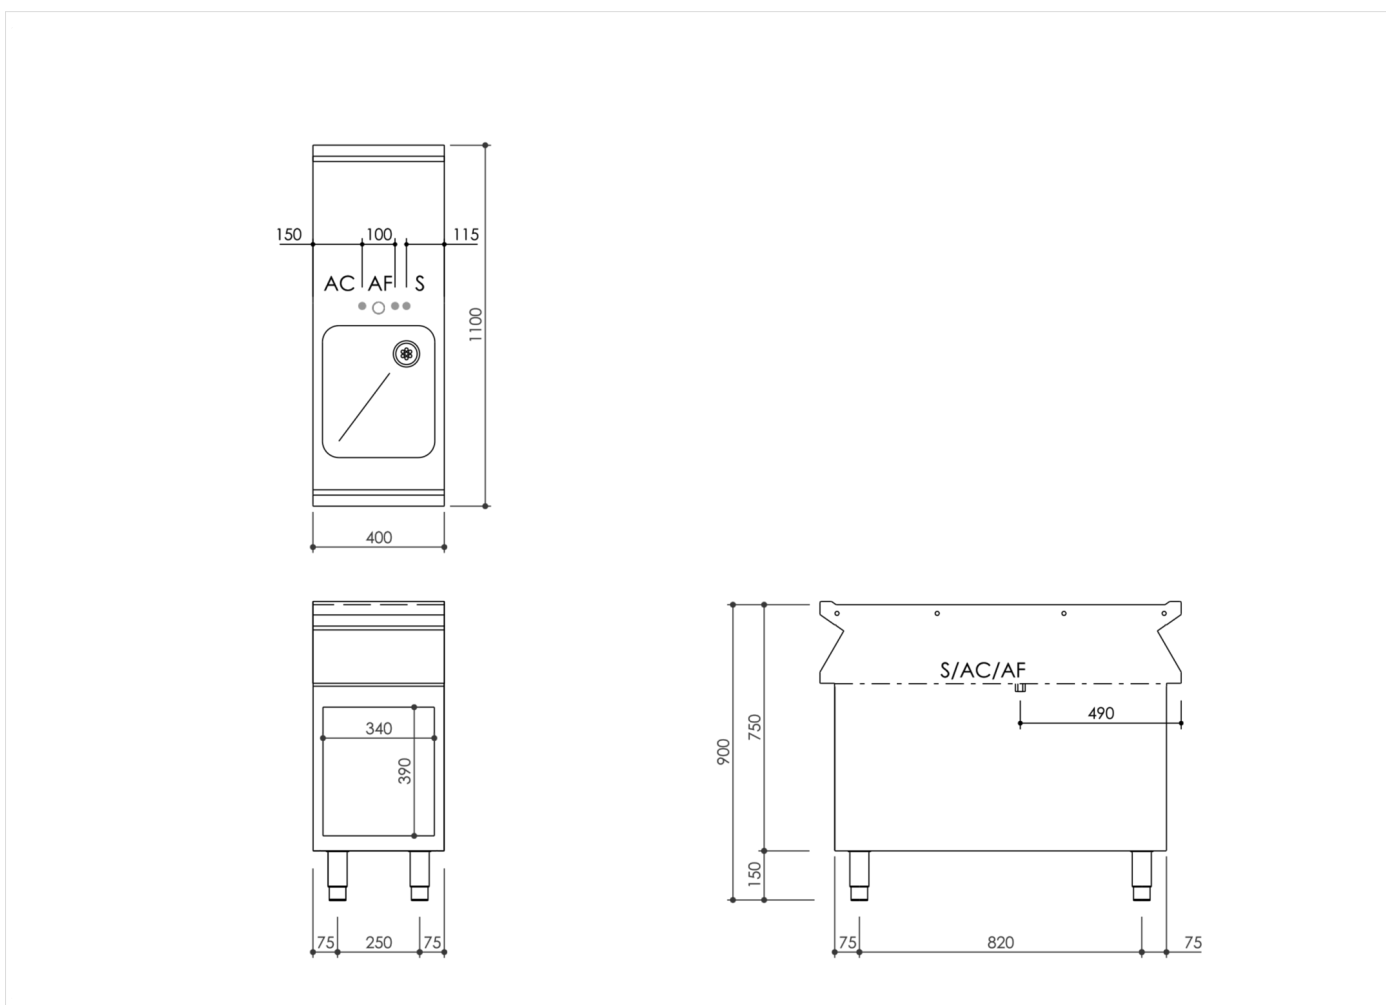

RANGE	CODE	MODEL	FUNCTION
MI - IIO	MAMCOOII600	ENII4VG	Neutral Elements

ITEM

Pass through 400 mm wide worktop unit on open stand

RANGE	CODE	MODEL	FUNCTION
MI - 110	MAMCOO11600	EN114VG	Neutral Elements

ITEM

Pass through 400 mm wide worktop unit on open stand

INSTALLATION SPECIFICATIONS

(S) Output Drain: \varnothing 40mm H=650mm