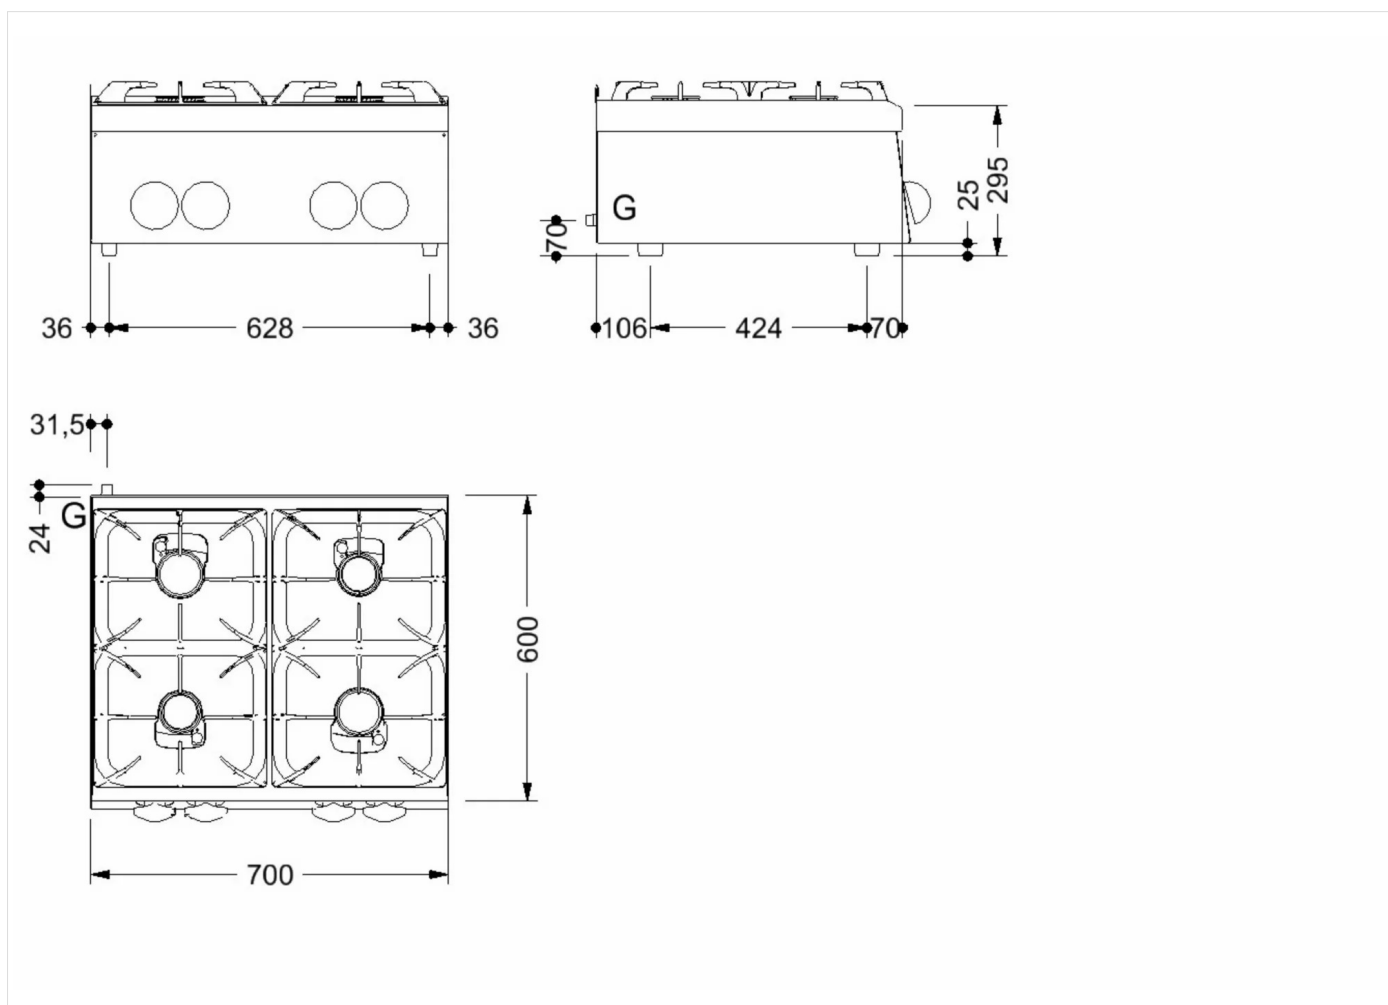

**TECHNICAL SPECIFICATIONS**

WIDTH (mm):	700
DEPTH (mm):	650
HEIGHT (mm):	295
WEIGHT (Kg):	32
VOLUME (m <sup>3</sup> ):	0.27
GAS POWER (kW):	24
COOKING ZONES N°:	4
COOKING ZONE DETAILS:	4x 6 kW
IP GRADE:	IPX3

**DESCRIPTION**

Gas heated boiling top with 4 cast iron burners with 6 kW. Gas cock c/w safety valve.

RANGE	CODE	MODEL	FUNCTION
MI - 60	CRO855650	C67GP	Gas Ranges

ITEM

4 gas enhanced burner boiling top

## INSTALLATION SPECIFICATIONS

(G) Gas Inlet:  $\text{Ø}1/2''$