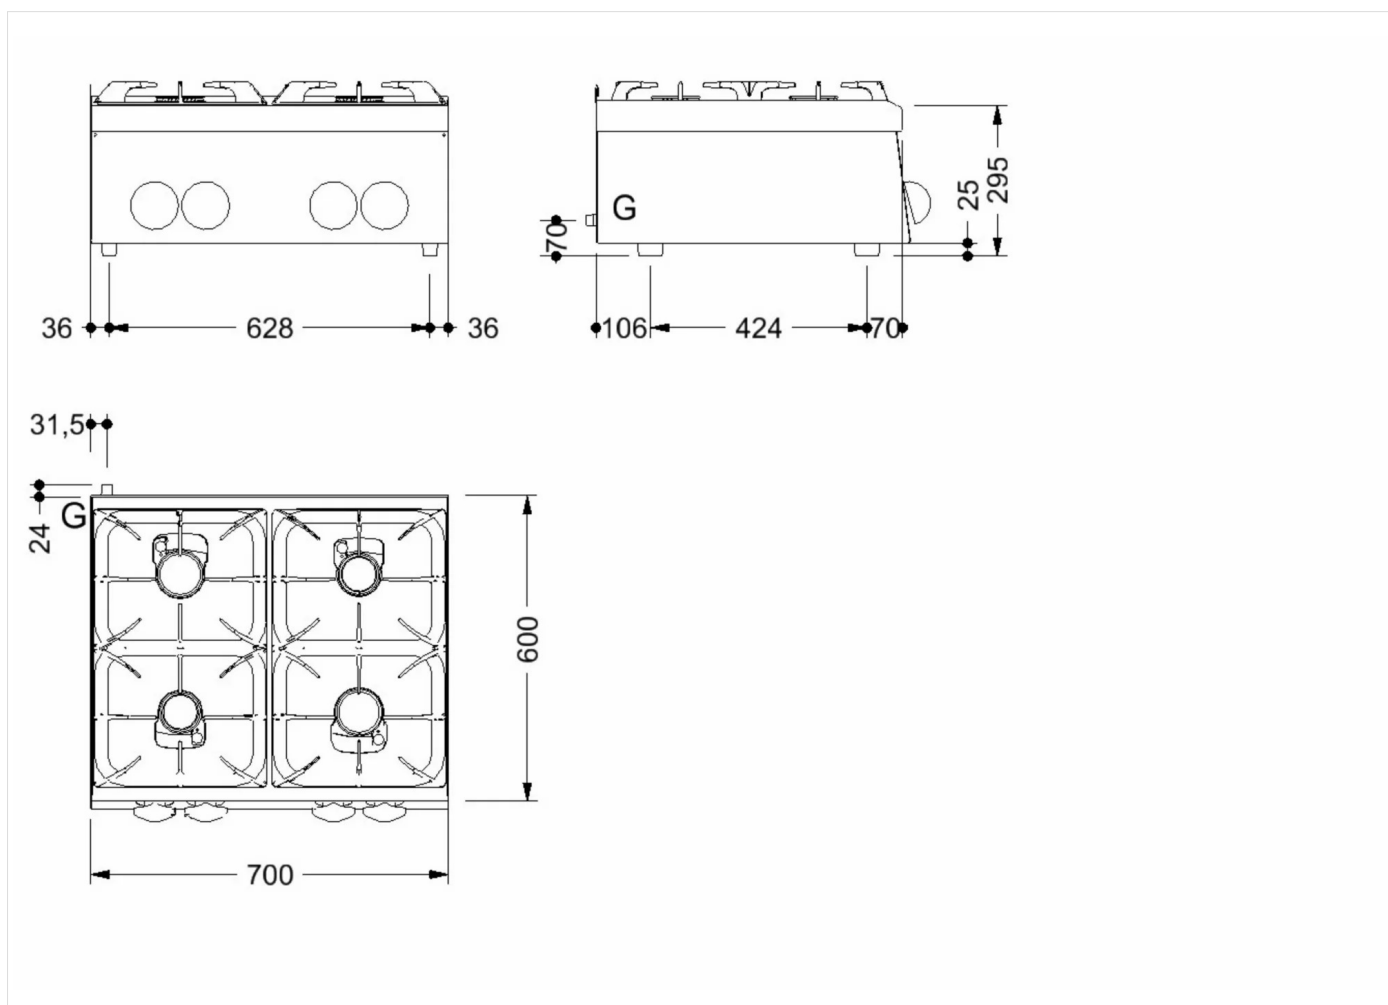

**TECHNICAL SPECIFICATIONS**

WIDTH (mm):	700
DEPTH (mm):	650
HEIGHT (mm):	295
WEIGHT (Kg):	32
VOLUME (m <sup>3</sup> ):	0.27
GAS POWER (kW):	24
IP GRADE:	IPX3

**DESCRIPTION**

Gas heated boiling top with 4 cast iron burners with 6 kW. Gas cock c/w safety valve.

## INSTALLATION SPECIFICATIONS

(G) Gas Inlet:  $\text{\O}1/2''$