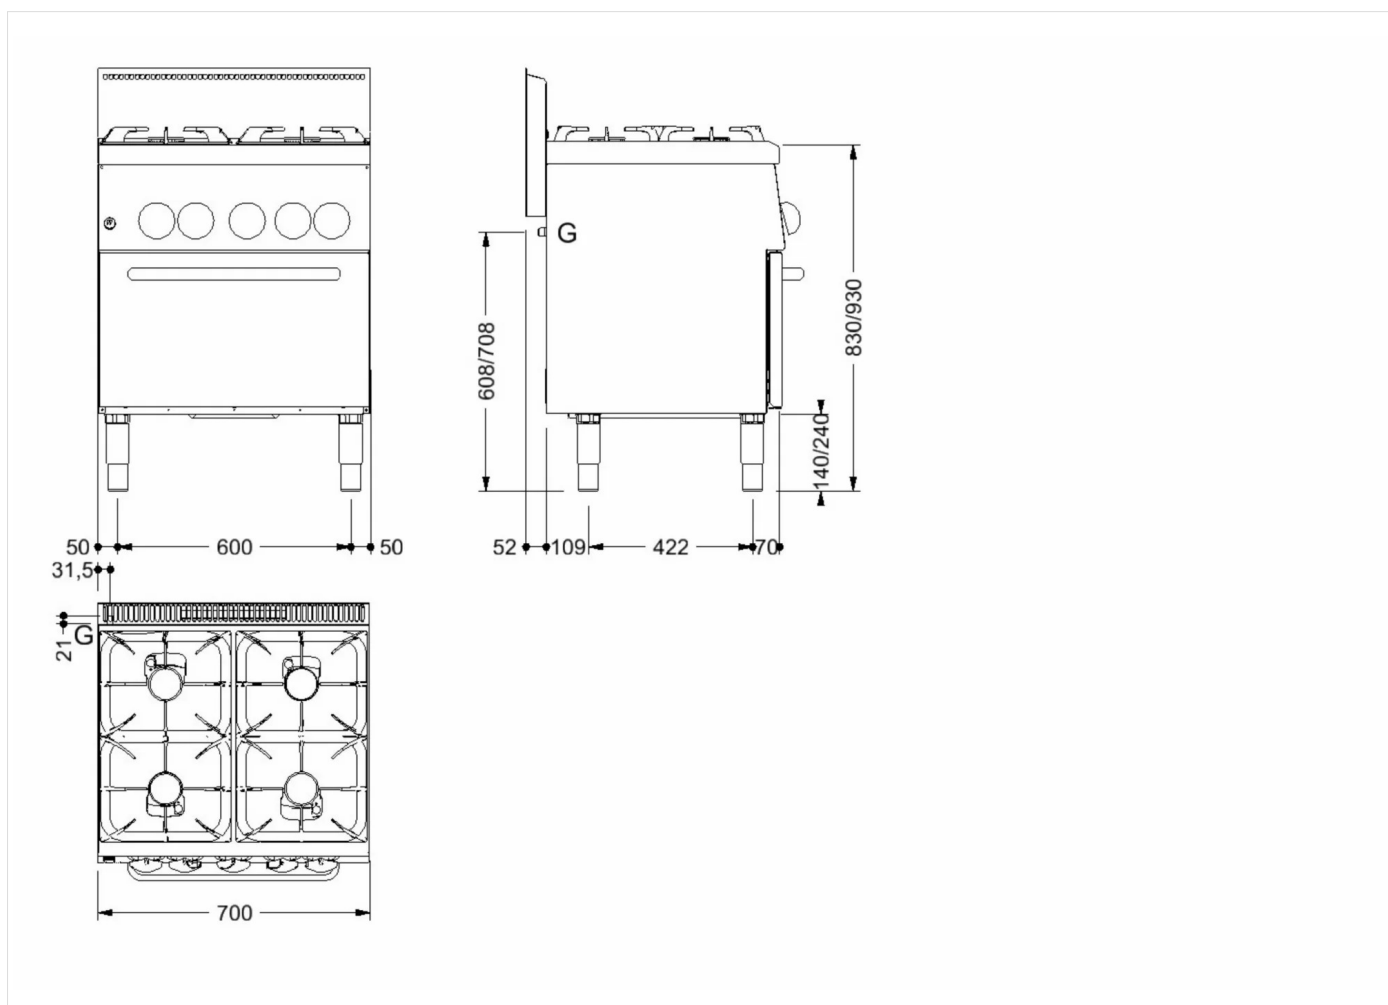

WIDTH (mm):	700
DEPTH (mm):	650
HEIGHT (mm):	870
WEIGHT (Kg):	80
VOLUME (m ³):	0.8
GAS POWER (kW):	24
INTERNAL OVEN DIM. (mm):	570x530x295h
OVEN CAPACITY:	2x GNI/I
OVEN POWER (kW):	5
IP GRADE:	IPX4
OVEN TEMP. RANGE (°C):	140-280

DESCRIPTION

Gas heated range, top with 4 burners, n° 2 burners - 3,5 kW and 2 burners - 6 kW gas heated oven with cooking chamber dimensions 570x530x295h mm. Automatic ignition by battery-operated electronic lighter. Oven power 5 kW. S/s adjustable feet.

RANGE	CODE	MODEL	FUNCTION
MI - 60	CRO852990	C6FG7G	Gas Ranges

ITEM

4 gas burner gas oven range

INSTALLATION SPECIFICATIONS

(G) Gas Inlet: $\text{Ø}1/2''$