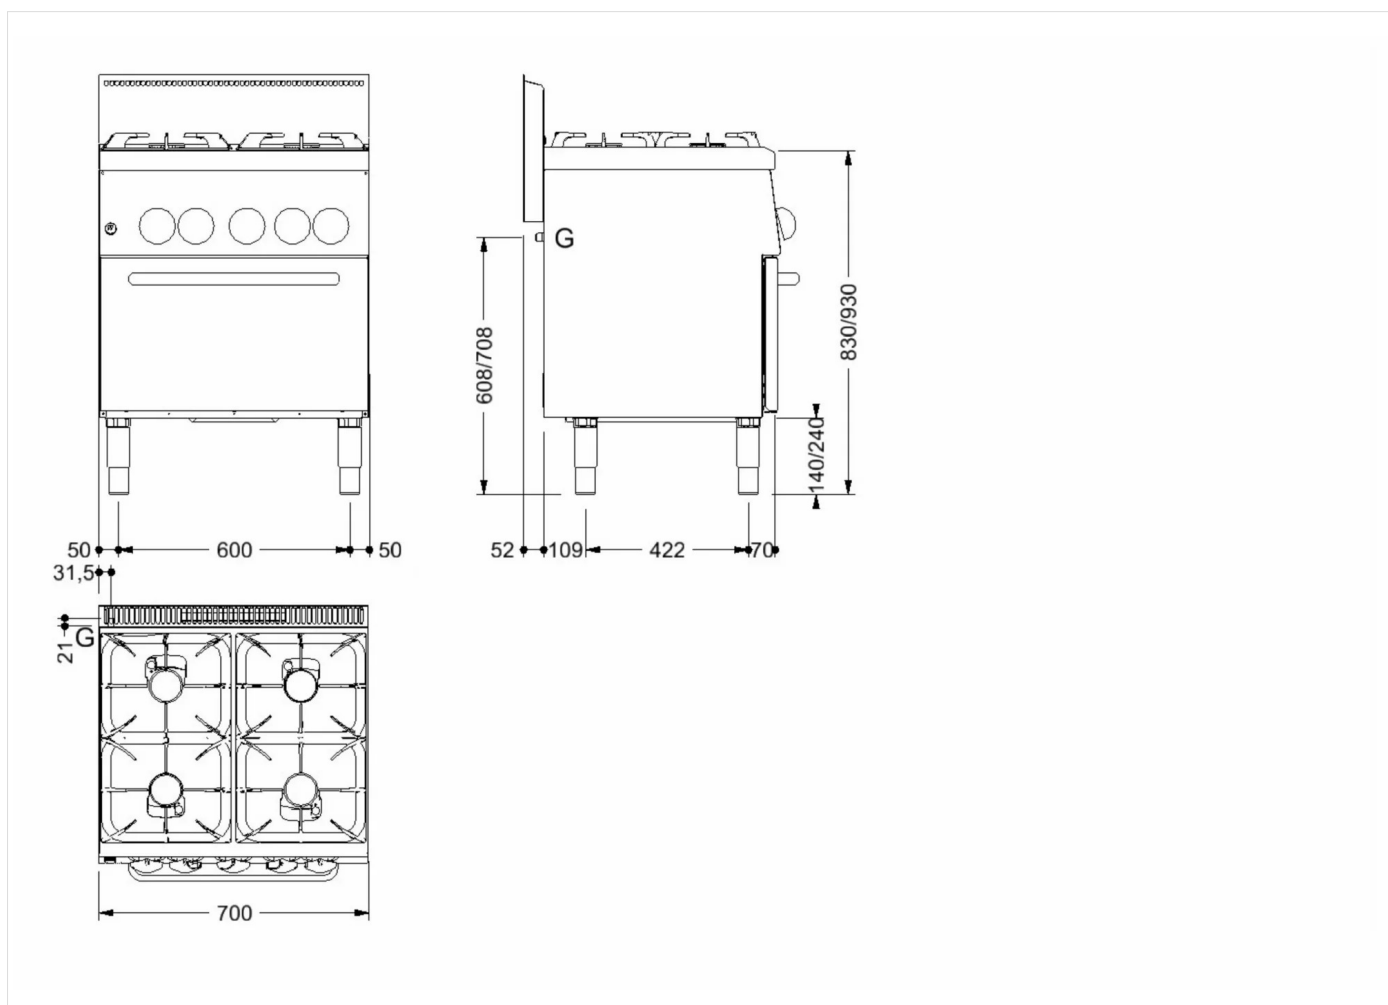

RANGE	CODE	MODEL	FUNCTION
MI - 60	CRO854750	C6FG7GP	Gas Ranges

ITEM

4 enhanced gas burner gas oven range

INSTALLATION SPECIFICATIONS

(G) Gas Inlet: $\text{Ø}1/2''$