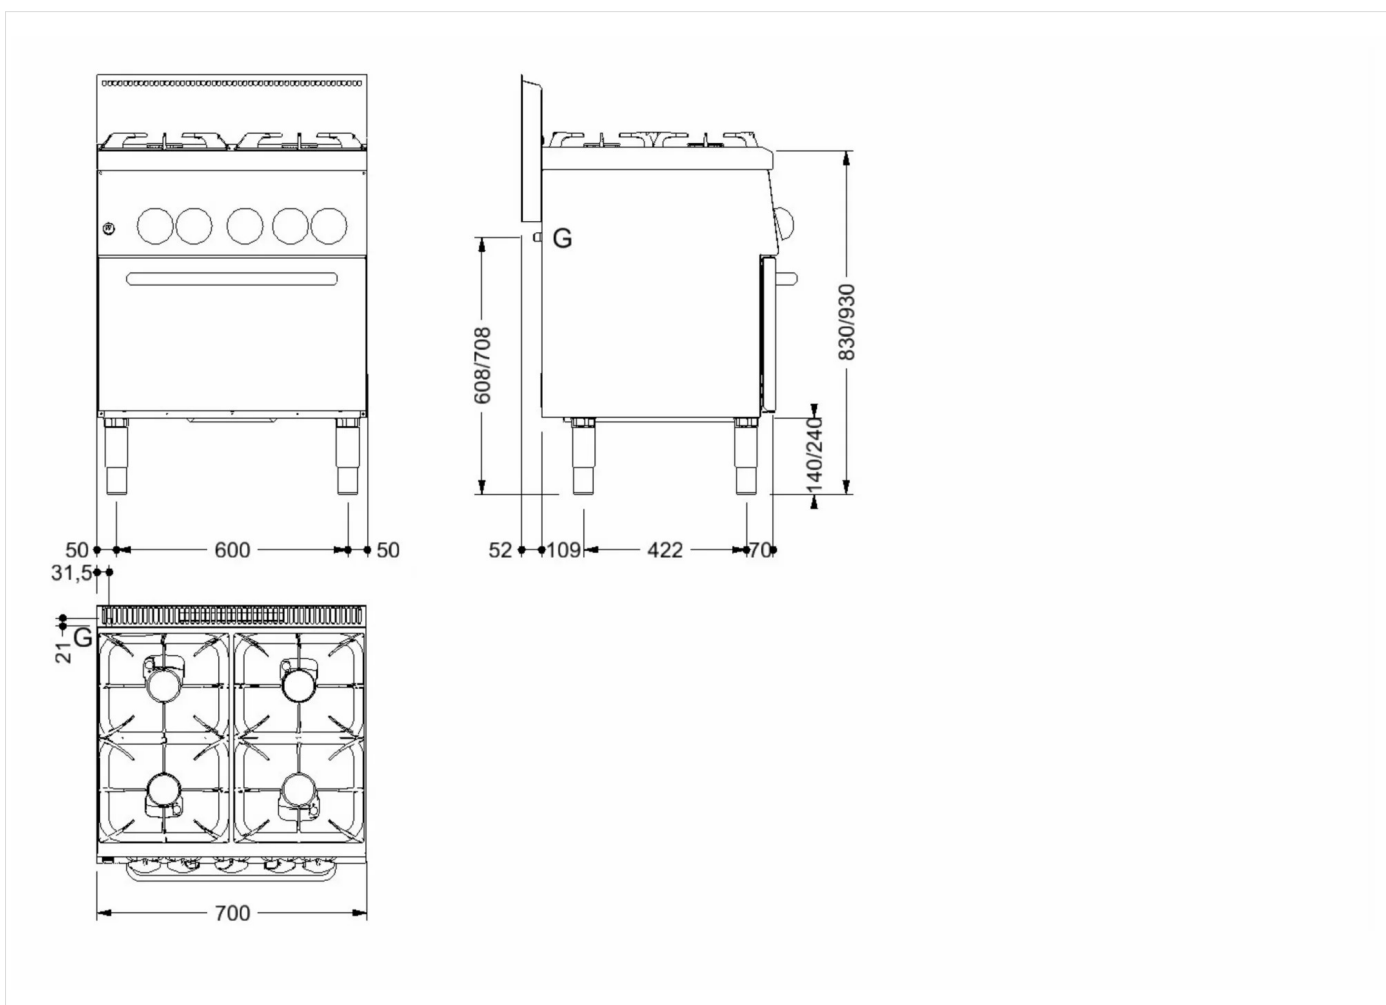

**TECHNICAL SPECIFICATIONS**

WIDTH (mm):	<b>700</b>
DEPTH (mm):	<b>650</b>
HEIGHT (mm):	<b>870</b>
WEIGHT (Kg):	<b>81</b>
VOLUME (m <sup>3</sup> ):	<b>0.8</b>
GAS POWER (kW):	<b>29</b>
INTERNAL OVEN DIM. (mm):	<b>570x530x295h</b>
OVEN CAPACITY:	<b>2x GNI/I</b>
OVEN POWER (kW):	<b>5</b>
IP GRADE:	<b>IPX4</b>
OVEN TEMP. RANGE (°C):	<b>140-280</b>

**DESCRIPTION**

Gas heated range, top with 4 burners with 6 kW gas heated oven with cooking chamber dimensions 570x530x295h mm. Automatic ignition by battery-operated electronic lighter. Oven power 5 kW. S/s adjustable feet.

## INSTALLATION SPECIFICATIONS

(G) Gas Inlet:

Ø1/2"