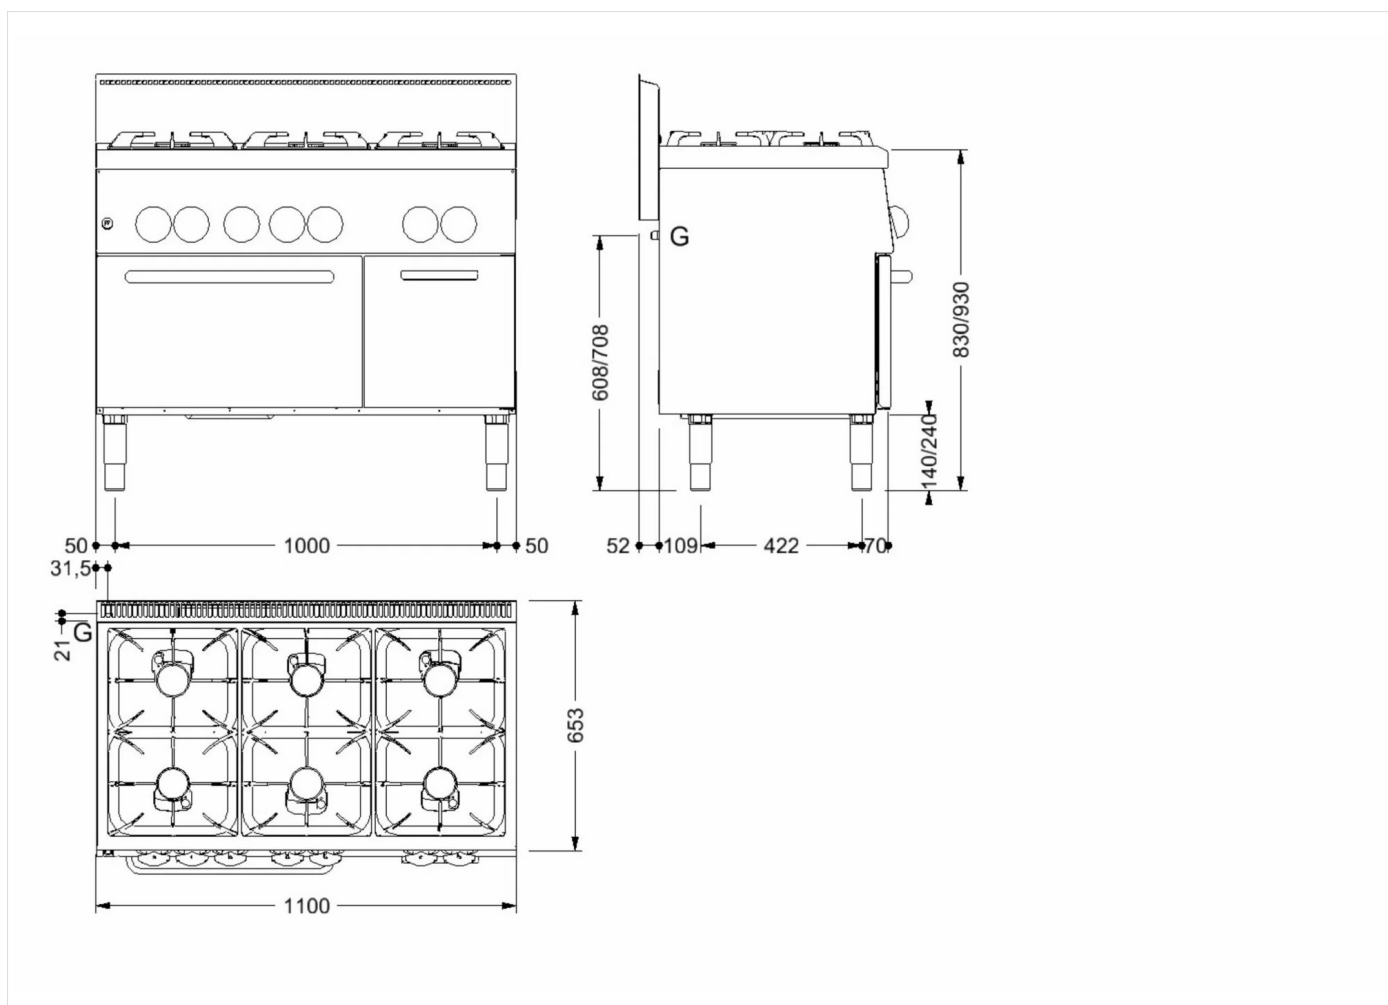

WIDTH (mm):	1100
DEPTH (mm):	650
HEIGHT (mm):	870
WEIGHT (Kg):	120
VOLUME (m ³):	1.1
GAS POWER (kW):	33.5
INTERNAL OVEN DIM. (mm):	570x530x295h
OVEN CAPACITY:	2x GNI/I
OVEN POWER (kW):	5
IP GRADE:	IPX4
OVEN TEMP. RANGE (°C):	140-280

DESCRIPTION

Boiling top, 6 burners. N° 3 burners 3,5 kW e 3 burners 6 kW. Thermostatic gas cock to regulate temperature from 140°C to 280°C. Automatic ignition by battery-operated electronic lighter. Gas oven chamber dim. 570x530x295h mm. Oven power 5 kW. S/s adjustable feet. Cupboard with door.

RANGE	CODE	MODEL	FUNCTION
MI - 60	CRO853020	C6FGIIG	Gas Ranges

ITEM

6 gas burner gas oven range

INSTALLATION SPECIFICATIONS

(G) Gas Inlet: $\text{Ø}1/2''$