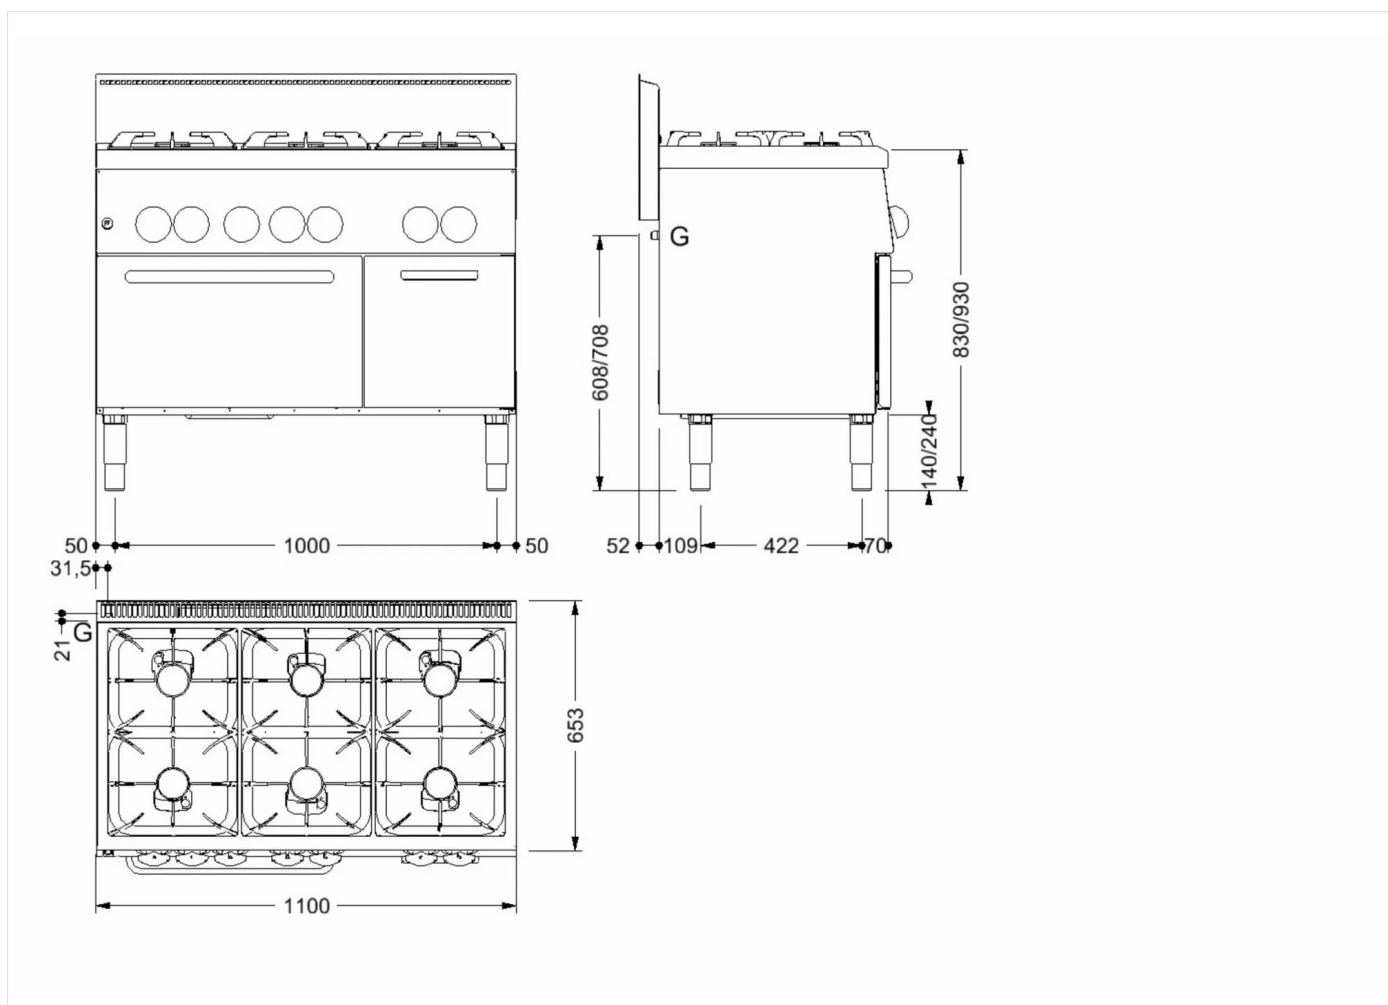

#### TECHNICAL SPECIFICATIONS

WIDTH (mm):	1100
DEPTH (mm):	650
HEIGHT (mm):	870
WEIGHT (Kg):	120
VOLUME (m <sup>3</sup> ):	1.1
GAS POWER (kW):	33.5
INTERNAL OVEN DIM. (mm):	570x530x295h
OVEN CAPACITY:	2x GNI/I
OVEN POWER (kW):	5
COOKING ZONES N°:	6
COOKING ZONE DETAILS:	3x 3,5kW 3x 6 kW
IP GRADE:	IPX4
OVEN TEMP. RANGE (°C):	140-280

#### DESCRIPTION

Boiling top, 6 burners. N° 3 burners 3,5 kW e 3 burners 6 kW. Thermostatic gas cock to regulate temperature from 140°C to 280°C. Automatic ignition by battery-operated electronic lighter. Gas oven chamber dim. 570x530x295h mm. Oven power 5 kW. S/s adjustable feet. Cupboard with door.

## INSTALLATION SPECIFICATIONS

(G) Gas Inlet:  $\text{Ø}1/2''$