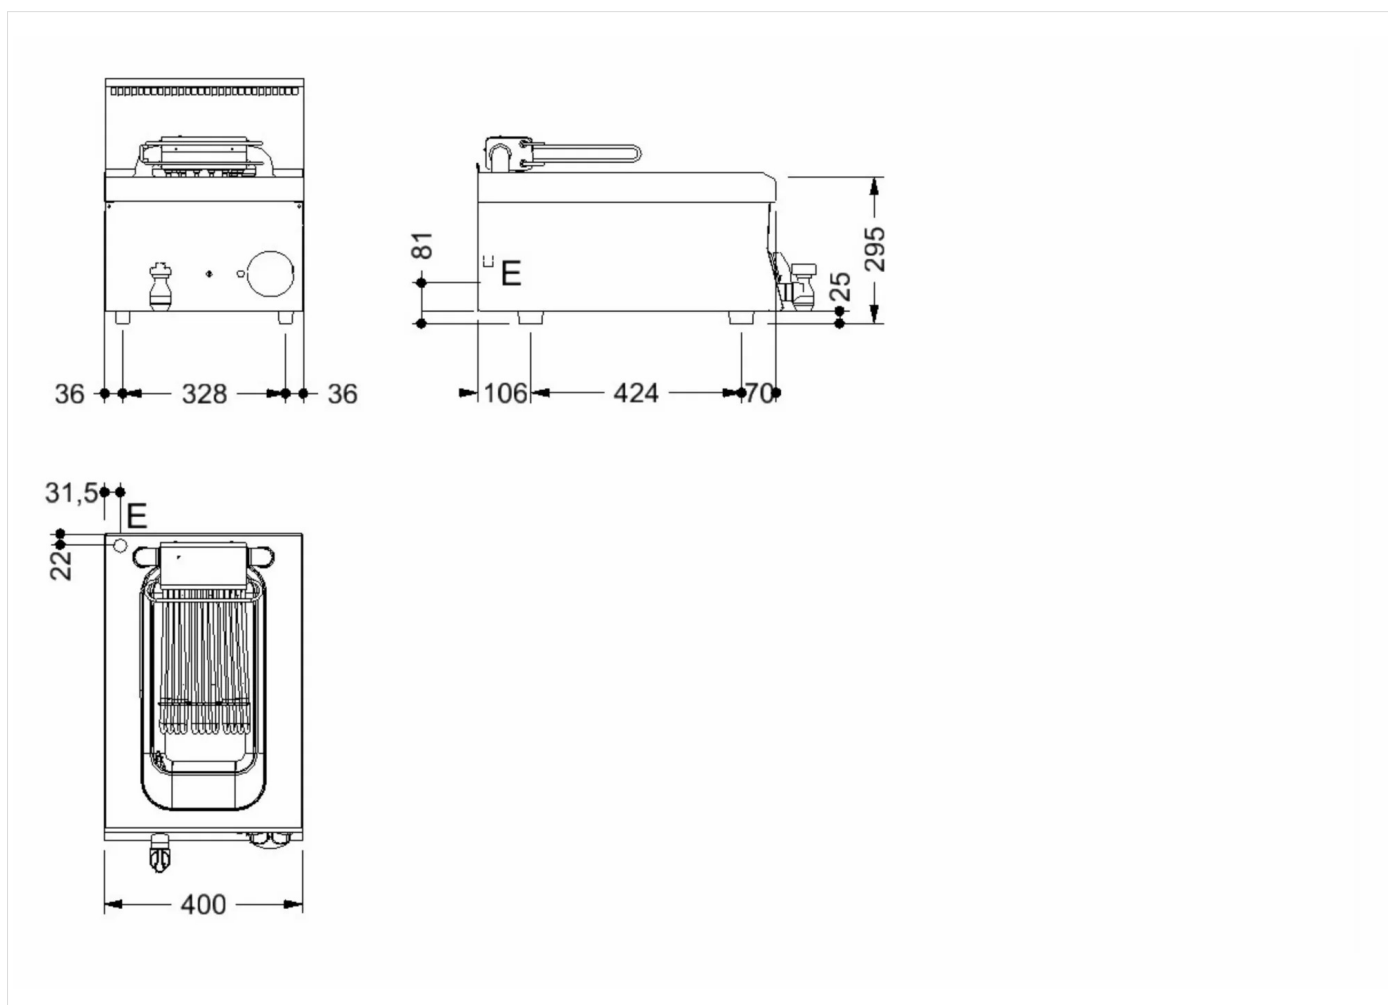

RANGE	CODE	MODEL	FUNCTION
MI - 60	CRI62O43O	F64ER2	Fryers

ITEM

Single pan electric fryer 10 litres top

INSTALLATION SPECIFICATIONS

(E) Electrical Connection: VAC230 3 50/60Hz