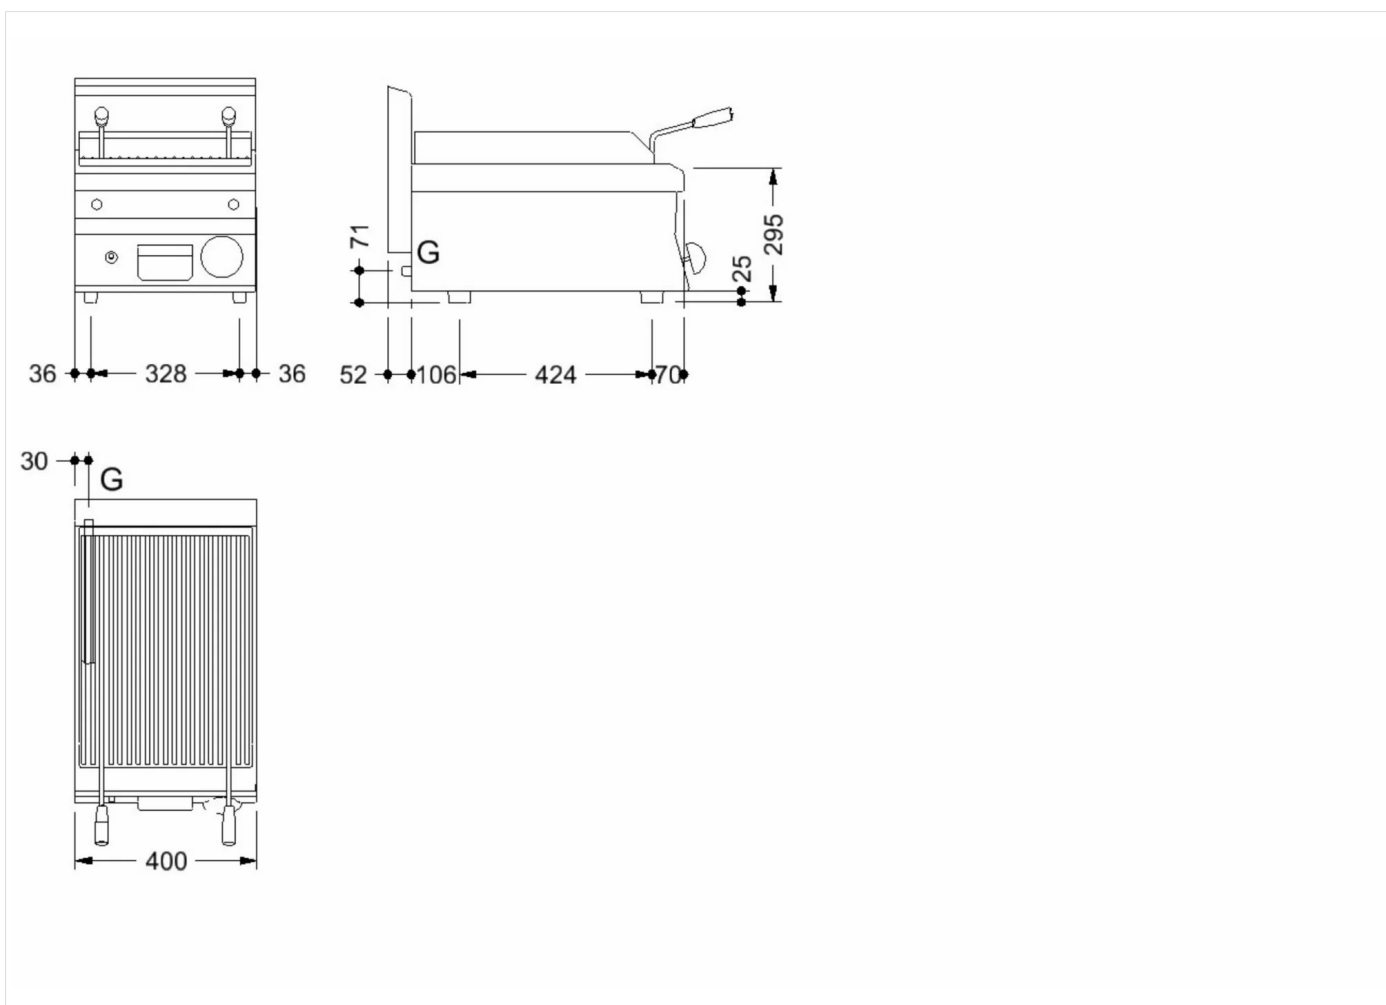

TECHNICAL SPECIFICATIONS

WIDTH (mm):	400
DEPTH (mm):	650
HEIGHT (mm):	295
WEIGHT (Kg):	44
VOLUME (m ³):	0.27
GAS POWER (kW):	7
COOKING ZONES N°:	1
COOKING ZONES DIM. (mm):	370x515mm
COOKING ZONE DETAILS:	1 x 7kW

DESCRIPTION

S/s gas char grill, charcoal support in s/s steel mesh, c/w 1 bag of lavastones. S/s burners with pilot burner and safety thermocouple. Gas cock with valve. Two levels adjustable grid. Extractable dripping fat drawer.

RANGE	CODE	MODEL	FUNCTION
MI - 60	CRO853340	GPL64G	Grills

ITEM

Gas charcoal grill top with lava rocks and stainless steel grid

INSTALLATION SPECIFICATIONS

(G) Gas Inlet: $\text{Ø}1/2''$