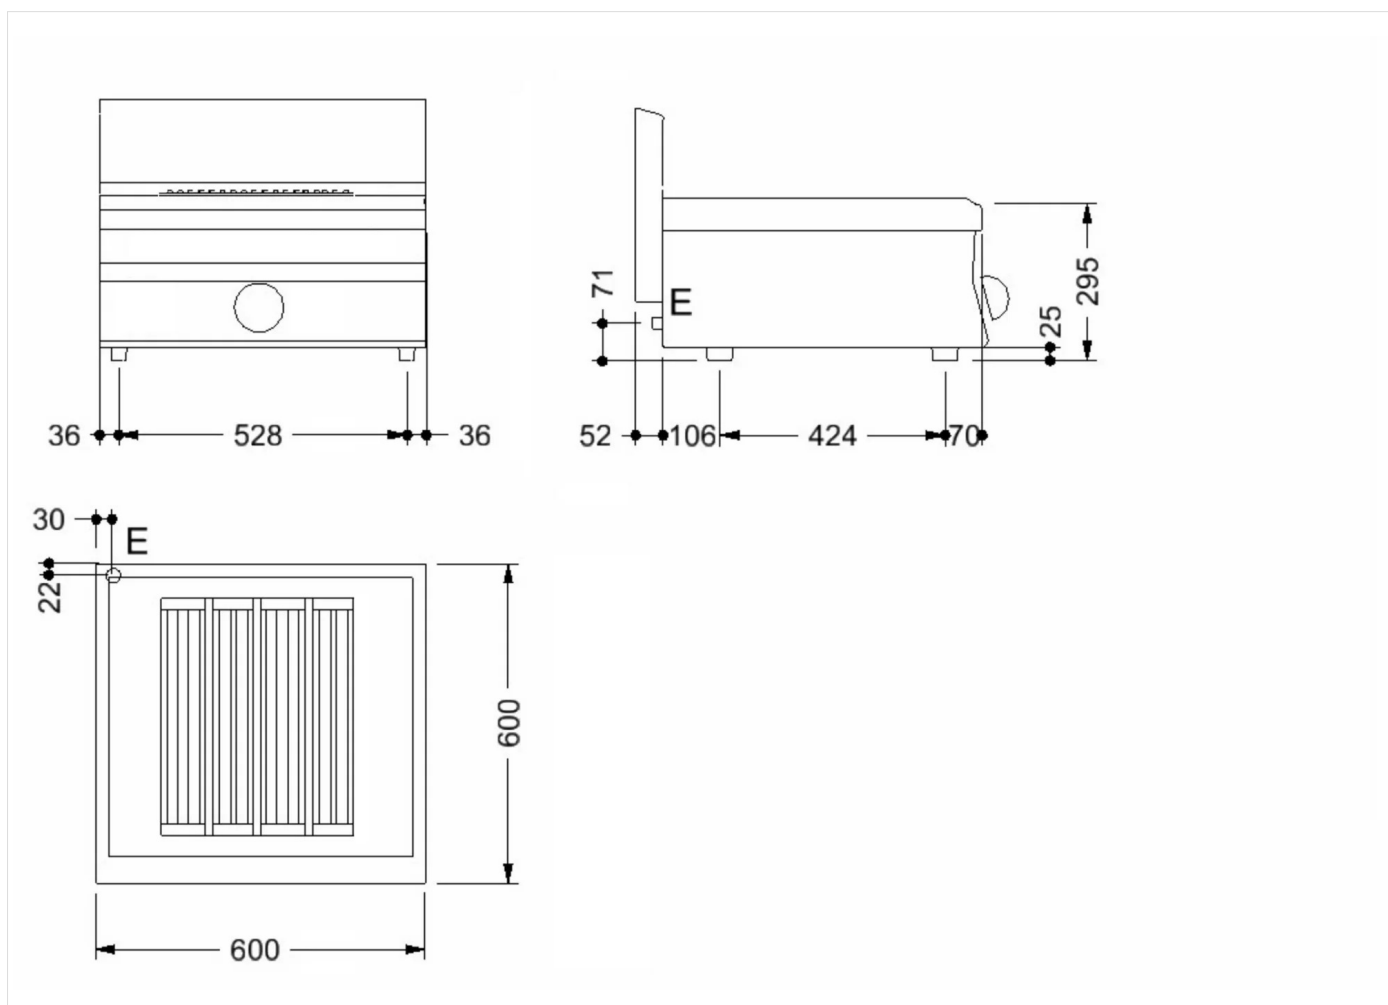

RANGE	CODE	MODEL	FUNCTION
MI - 60	CRO956660	CW66E	Grills

ITEM

Electric chargrill 600 width top

RANGE	CODE	MODEL	FUNCTION
MI - 60	CRO95666O	CW66E	Grills

ITEM

Electric chargrill 600 width top

**INSTALLATION SPECIFICATIONS**

(E) Electrical Connection: VAC400 3N 50/60Hz