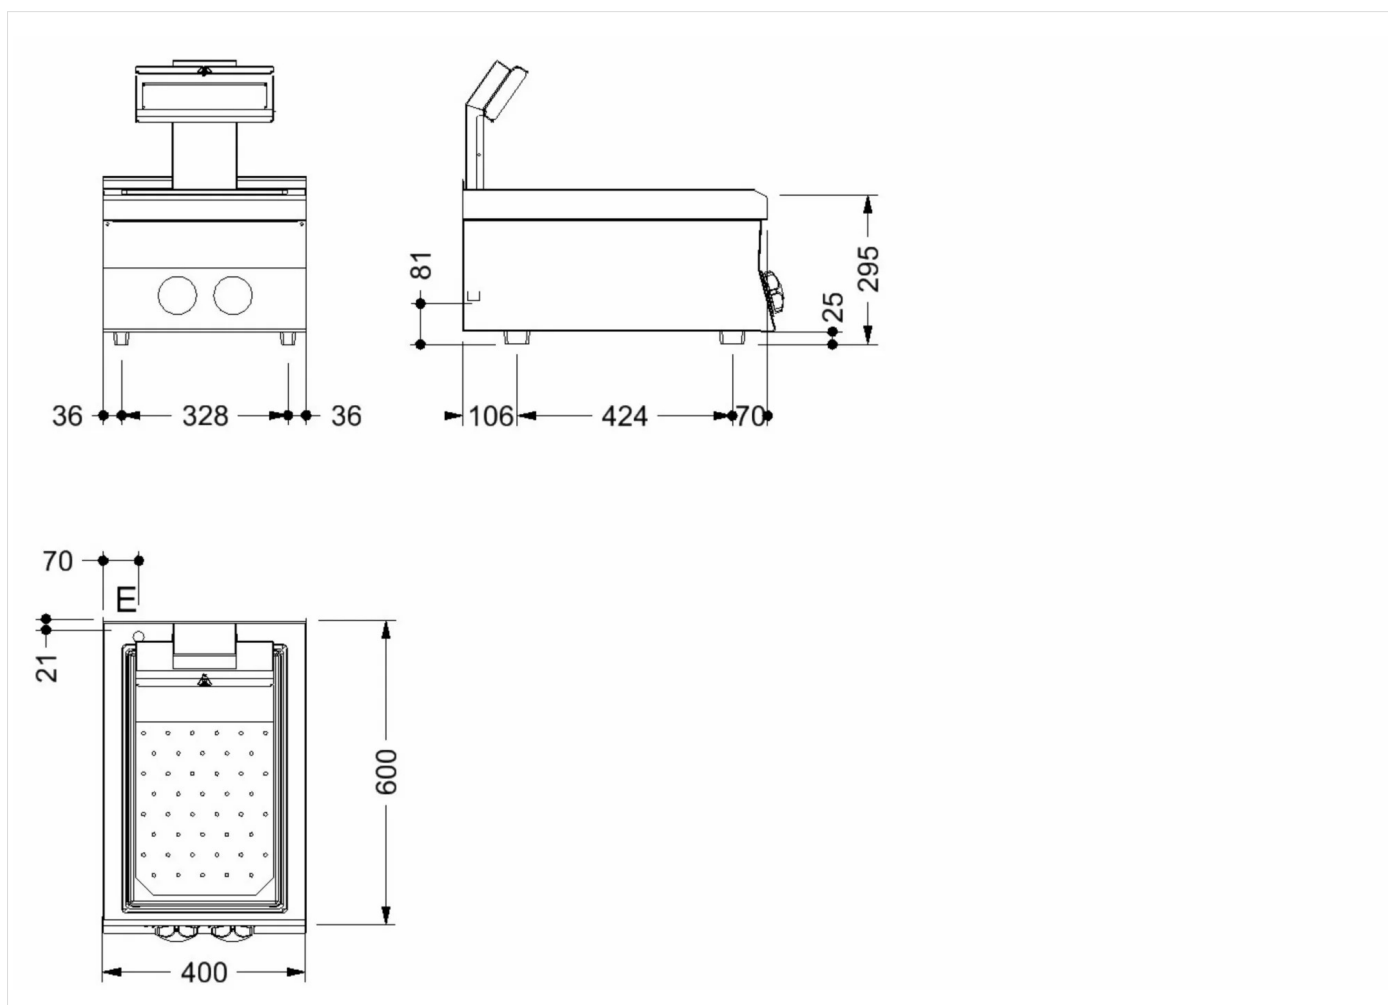

RANGE	CODE	MODEL	FUNCTION
MI - 60	CRO8535IO	SP64E	Chips scuttle

ITEM

Infrared chips scuttle

RANGE	CODE	MODEL	FUNCTION
MI - 60	CRO8535IO	SP64E	Chips scuttle

ITEM

Infrared chips scuttle

INSTALLATION SPECIFICATIONS

(E) Electrical Connection: **VAC 230 50/60Hz**