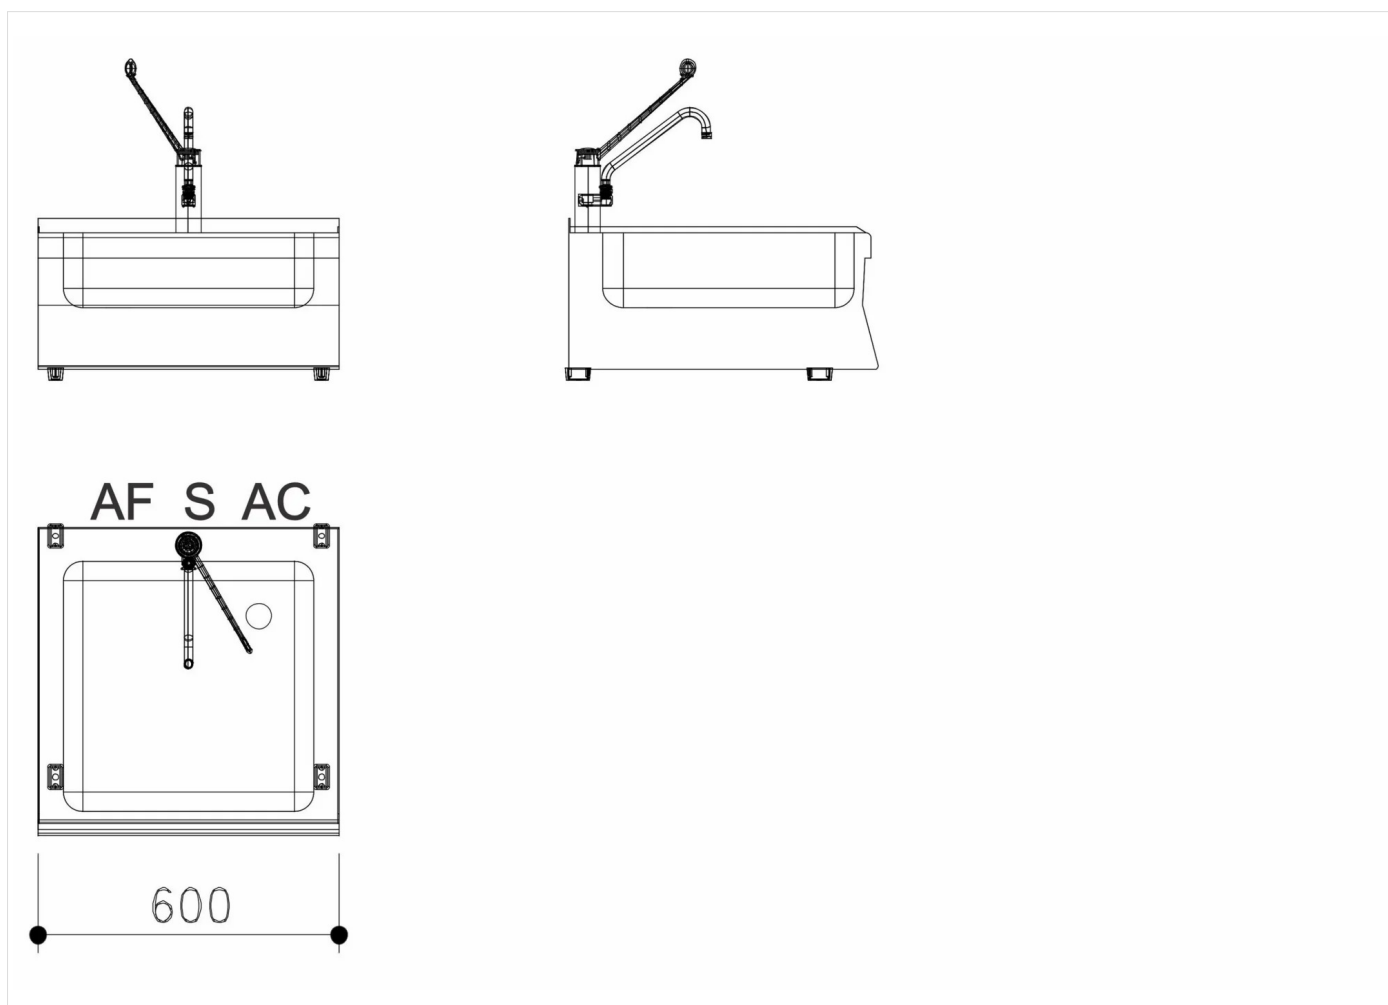

RANGE	CODE	MODEL	FUNCTION
MI - 60	CRO852930	LA66	<b>Neutral Elements</b>

ITEM

**600 mm width worktop unit with sink**

RANGE	CODE	MODEL	FUNCTION
MI - 60	CRO852930	LA66	Neutral Elements

ITEM  
600 mm width worktop unit with sink

### INSTALLATION SPECIFICATIONS

(AF) Cold Water Inlet:	Ø1/2-H=610mm
(AC) Hot Water Inlet:	Ø1/2-H=610mm