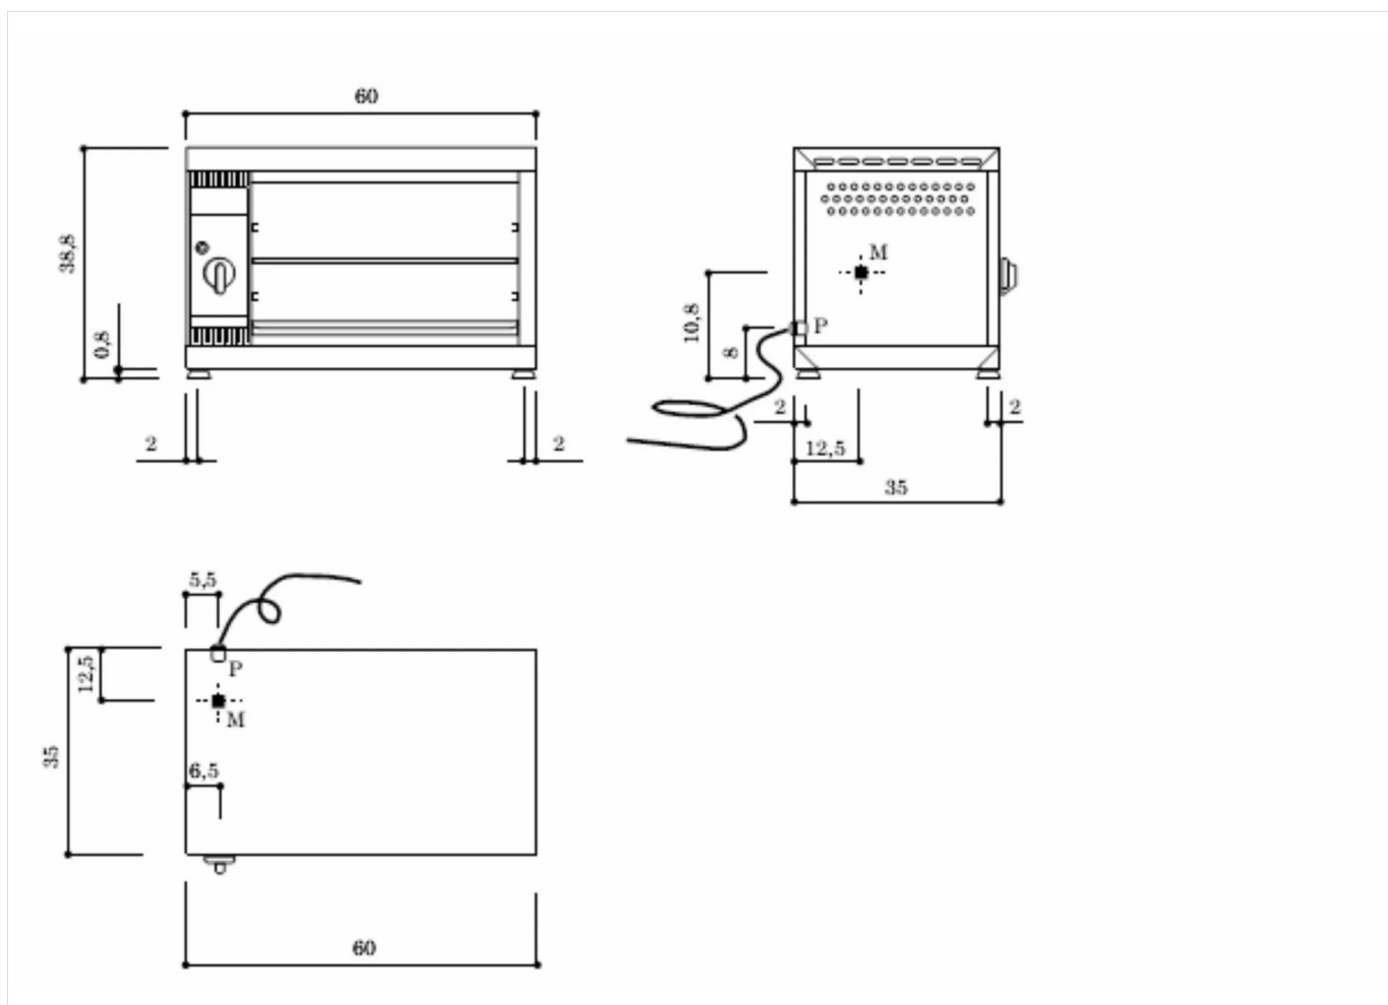

RANGE	CODE	MODEL	FUNCTION
MI - 60	MAIO40IO54300	SME63M	Salamander

ITEM

Electric salamander 600 mm width

RANGE	CODE	MODEL	FUNCTION
MI - 60	MAIO40IO54300	SME63M	Salamander

ITEM

Electric salamander 600 mm width

INSTALLATION SPECIFICATIONS

(E) Electrical Connection: VAC230 50/60Hz