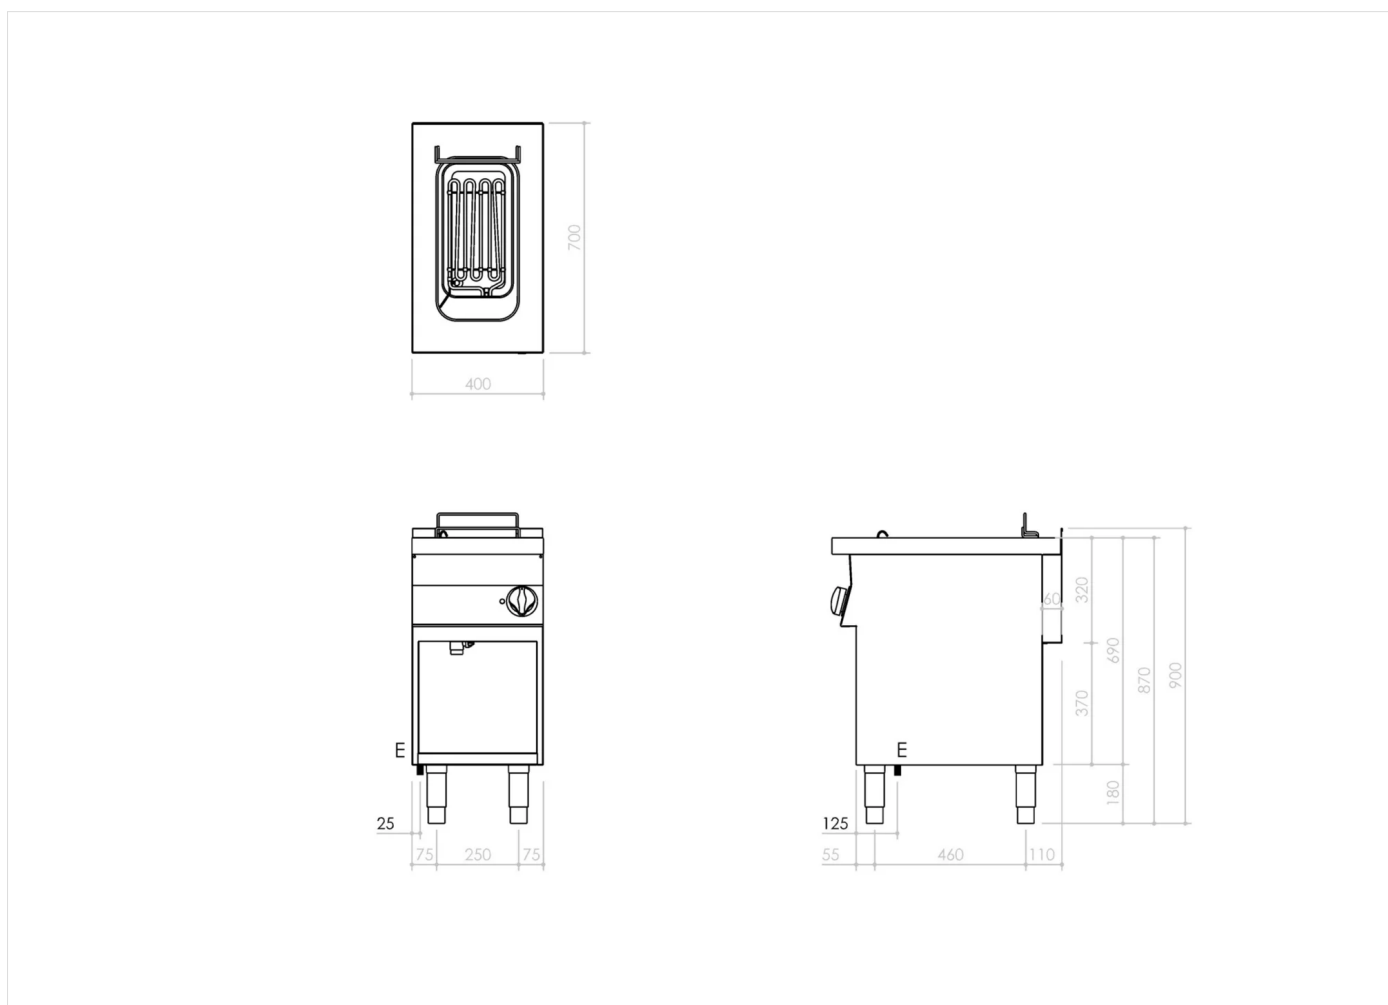

RANGE	CODE	MODEL	FUNCTION
MO - 70	CR1307230	NEF74EIOVG	Fryers

ITEM

Single pan electric fryer 10 litres on stand with door

RANGE	CODE	MODEL	FUNCTION
MO - 70	CR1307230	NEF74E10VG	Fryers

ITEM

Single pan electric fryer 10 litres on stand with door

INSTALLATION SPECIFICATIONS

(E) Electrical Connection: **380-415 V 3N 50-60Hz**