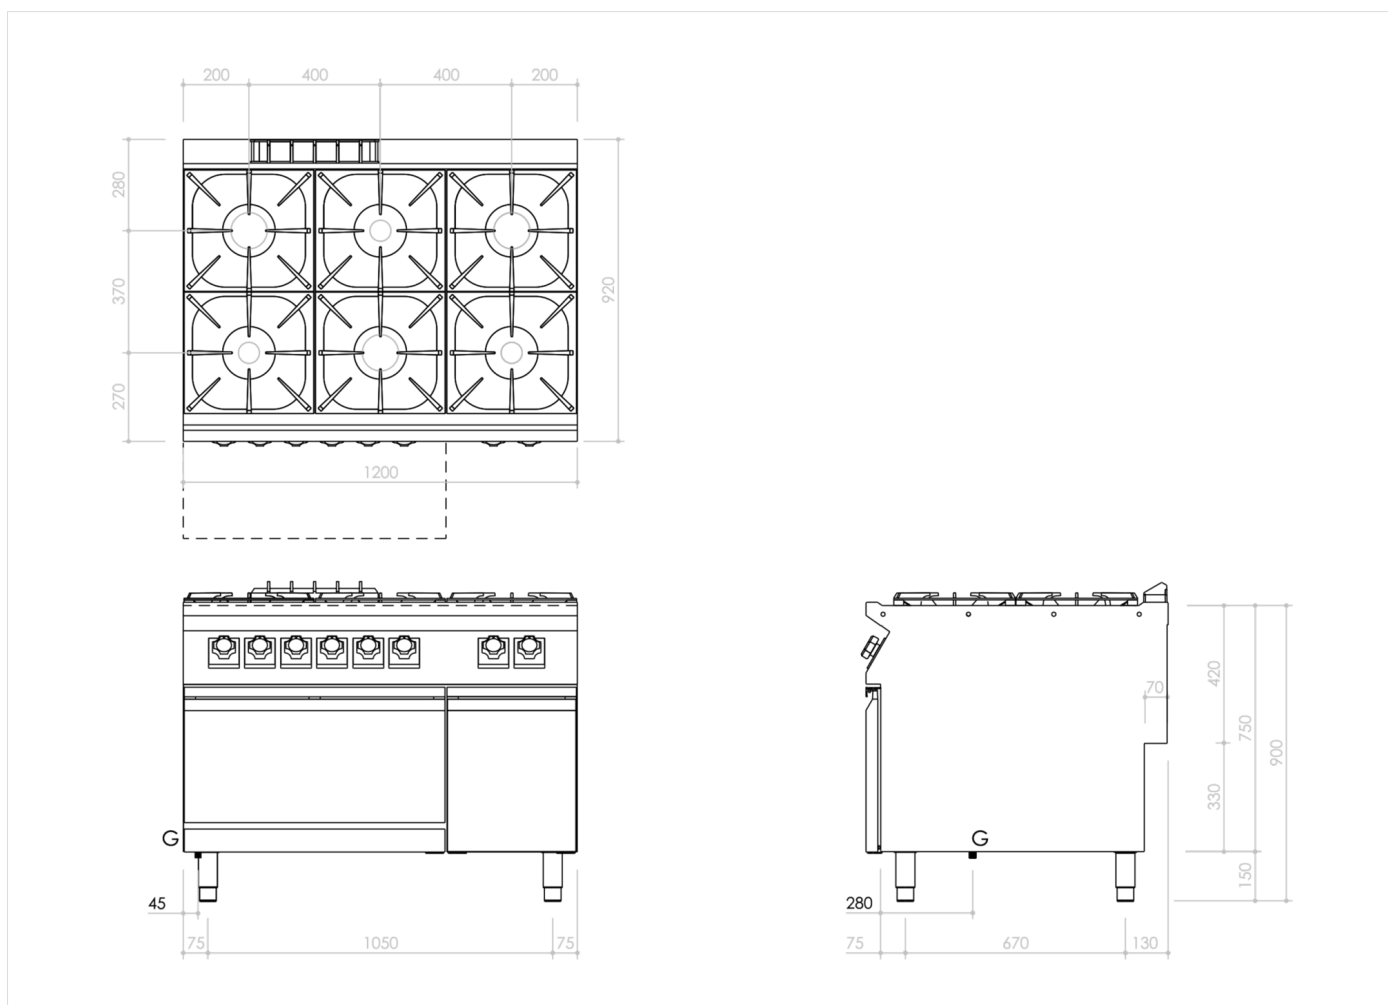

RANGE	CODE	MODEL	FUNCTION
MI - 90	MAMCOOO3050	PC9I2GFG	Gas Ranges

ITEM

**6 gas burner gas oven range**

RANGE	CODE	MODEL	FUNCTION
MI - 90	MAMCOOO3O5O	PC9I2GFG	Gas Ranges

ITEM

6 gas burner gas oven range

## INSTALLATION SPECIFICATIONS

(G) Gas Inlet:

Ø1/2"