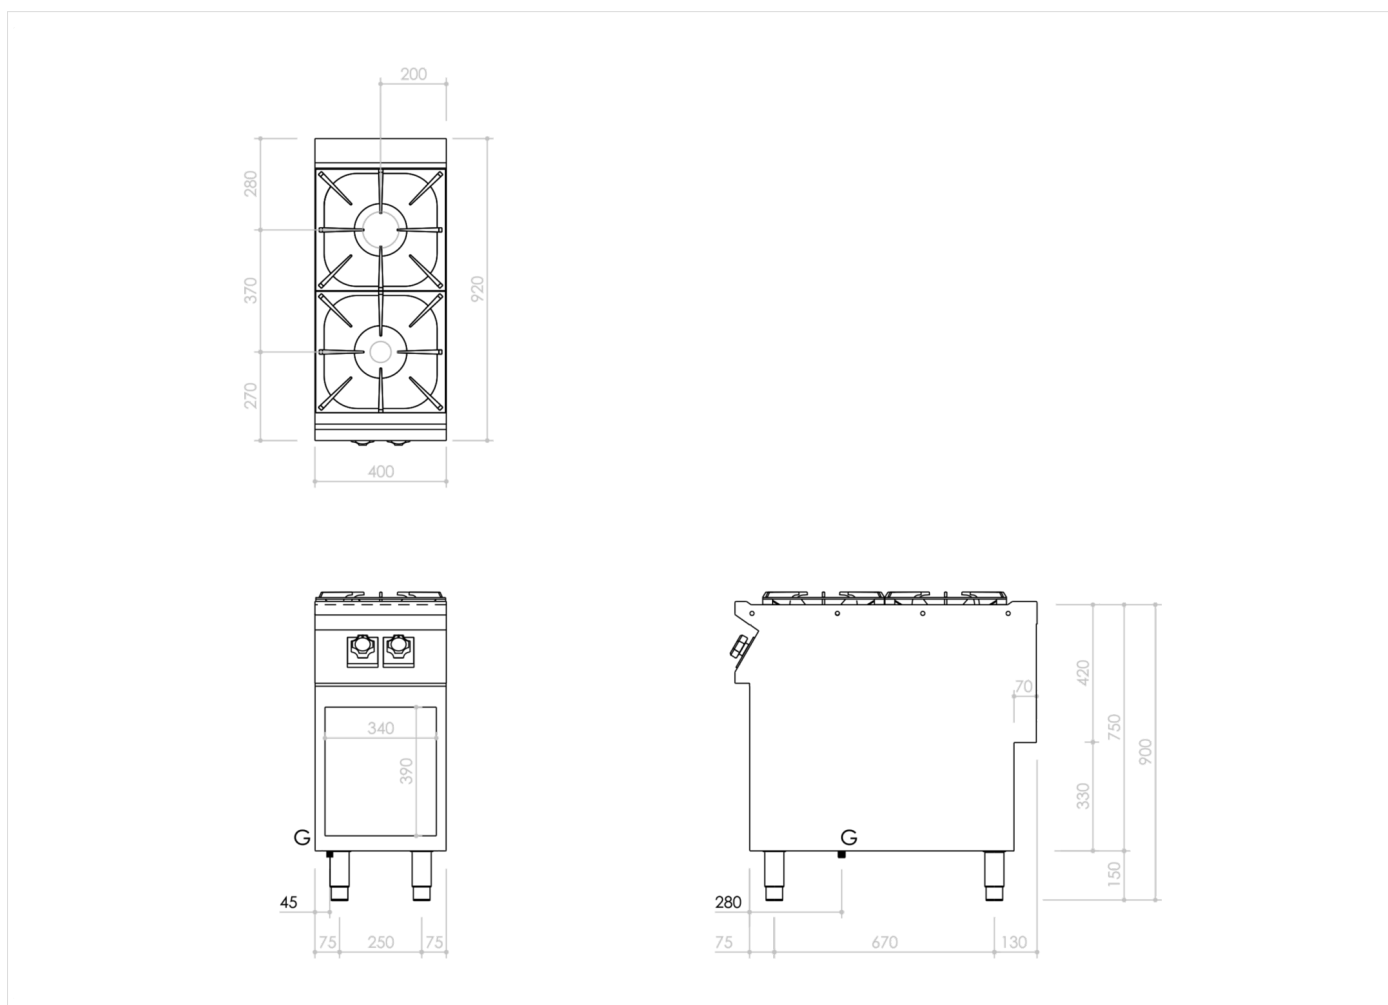

RANGE	CODE	MODEL	FUNCTION
MI - 90	MAMCOOO2970	PC94GG	Gas Ranges

ITEM

2 gas burner boiling top on open stand

RANGE	CODE	MODEL	FUNCTION
MI - 90	MAMCOOO2970	PC94GG	Gas Ranges

ITEM

2 gas burner boiling top on open stand

INSTALLATION SPECIFICATIONS

(G) Gas Inlet:

Ø1/2"