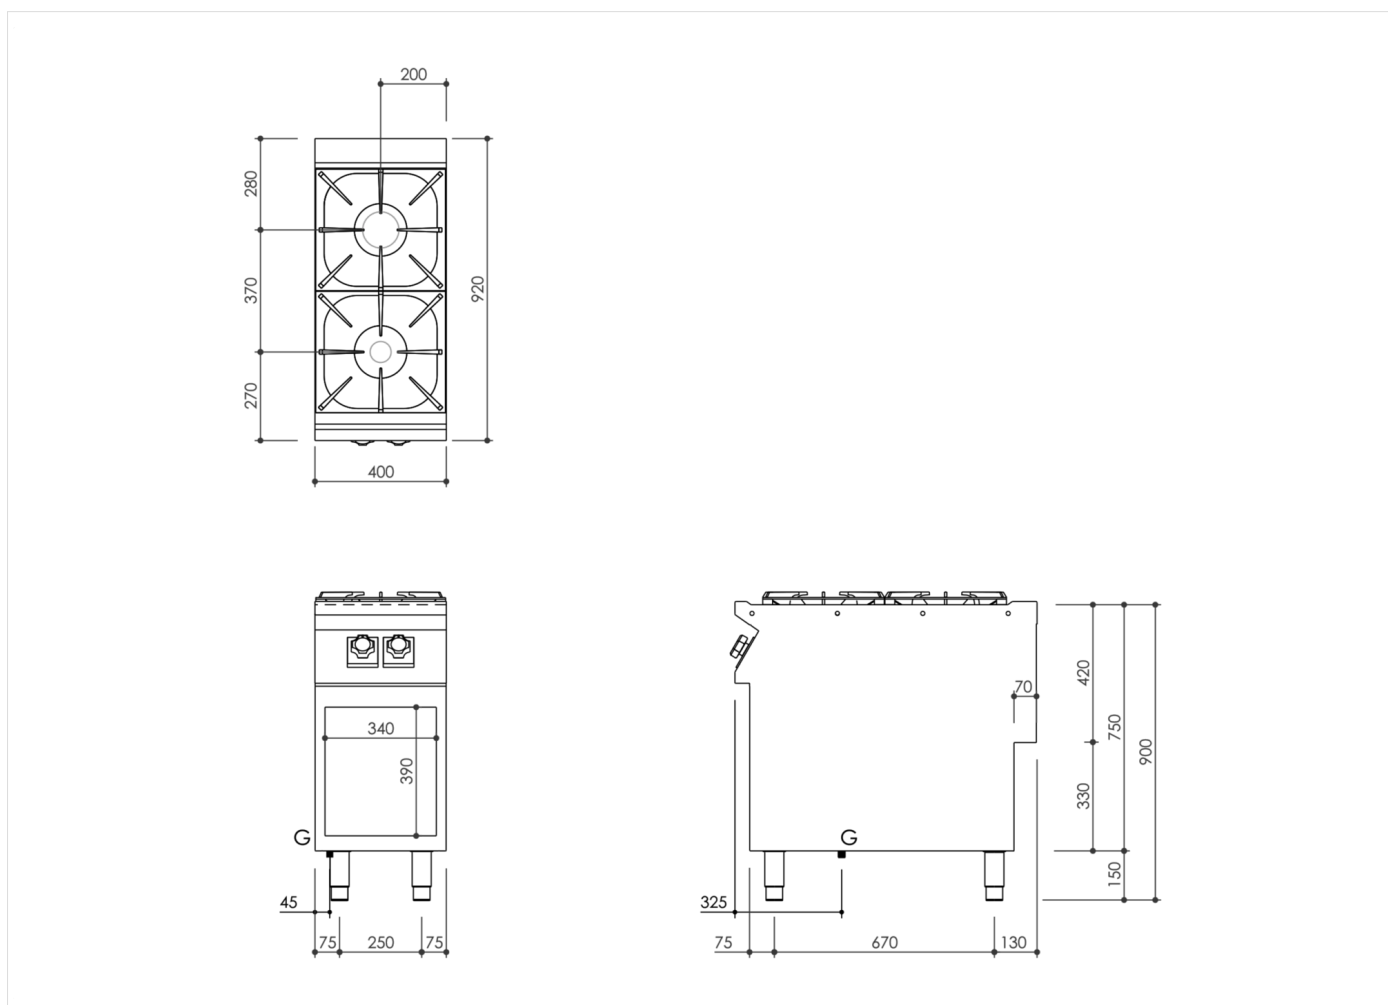

RANGE	CODE	MODEL	FUNCTION
MI - 90	MAMCOOO2970	PC94GG	Gas Ranges

ITEM

2 gas burner boiling top on open stand

RANGE	CODE	MODEL	FUNCTION
MI - 90	MAMCOOO2970	PC94GG	Gas Ranges

ITEM

2 gas burner boiling top on open stand

INSTALLATION SPECIFICATIONS

(G) Gas Inlet: $\text{Ø}1/2''$