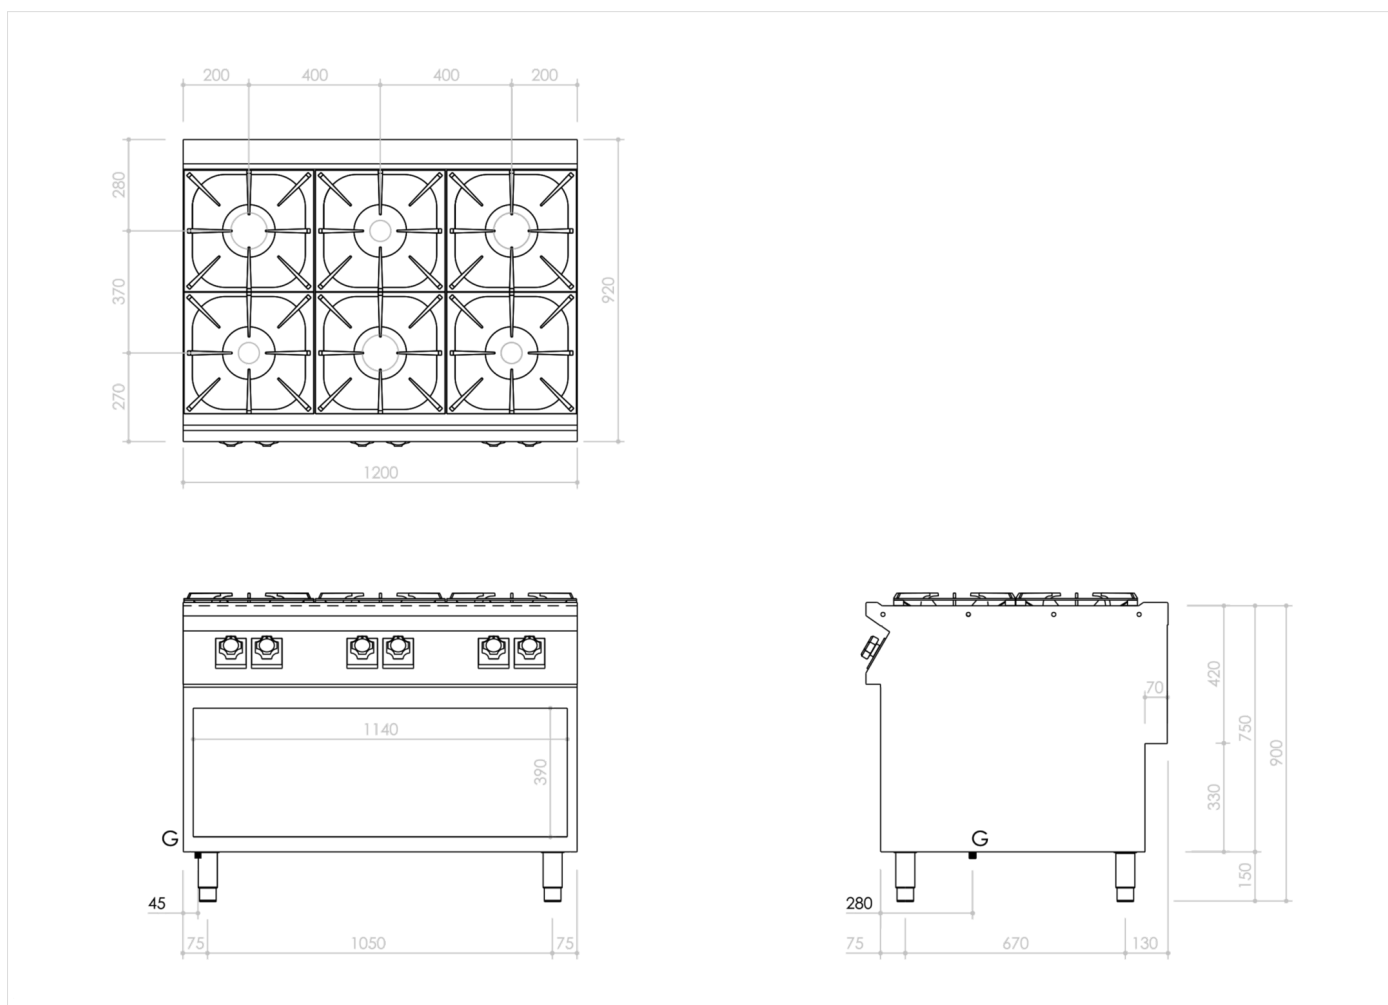

RANGE	CODE	MODEL	FUNCTION
MI - 90	MAMCOOO3O4O	PC9I2GG	Gas Ranges

ITEM

6 gas burner boiling top on open stand

RANGE	CODE	MODEL	FUNCTION
MI - 90	MAMCOOO3O4O	PC9I2GG	Gas Ranges

ITEM

6 gas burner boiling top on open stand

INSTALLATION SPECIFICATIONS

(G) Gas Inlet: $\text{Ø}1/2''$